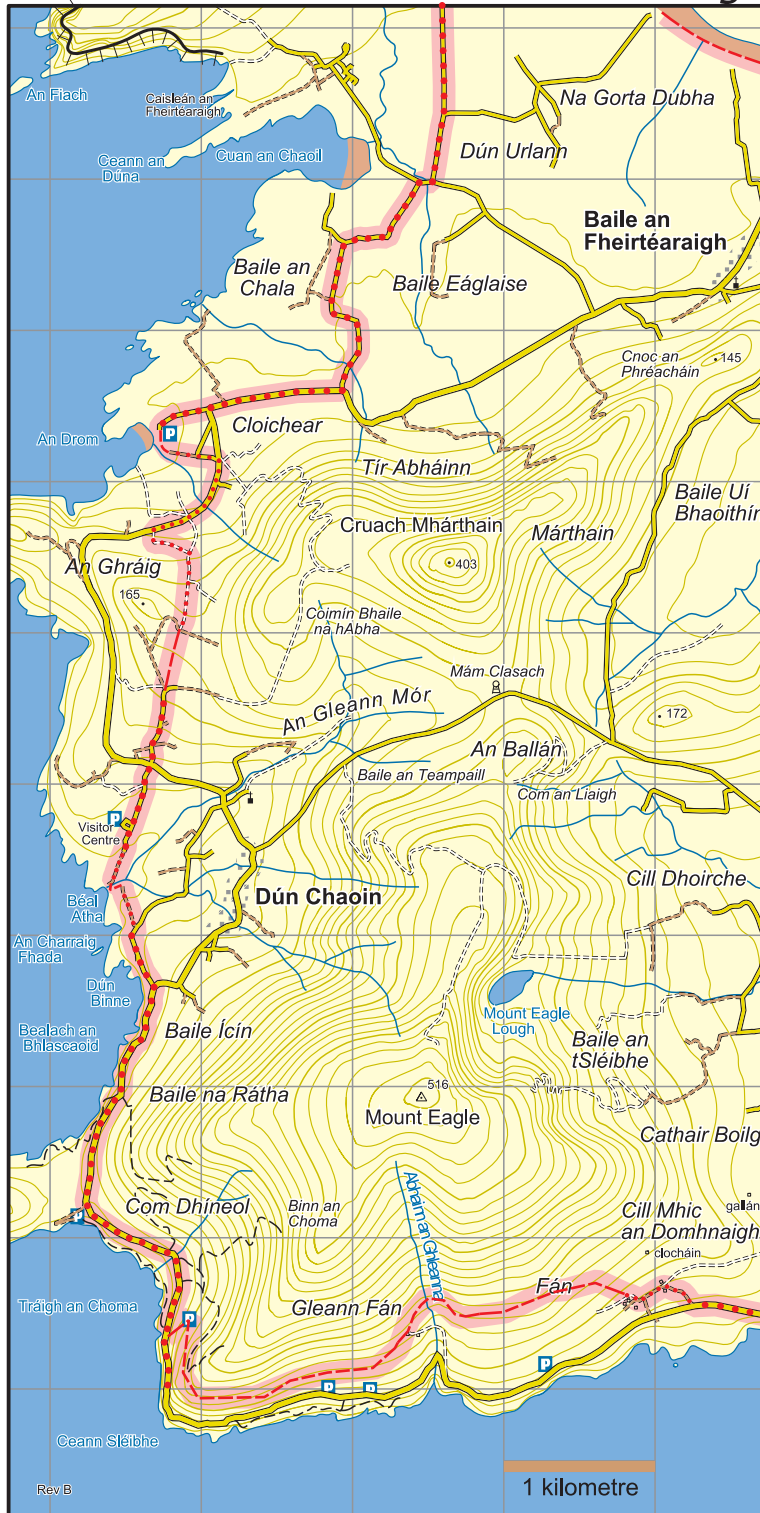

Dingle Way : Map 7 Cill Mhic an Domhnaigh to Dún Chaoin & Baile an Fheirtéaraigh

	National Road
	Main Road
	Minor Road
	Forest/ Dirt Road
	Track
	Rough Path/ No path
	Major power line
	Railway
	County boundary
	Cliff - impassable/small
	Forest - conifer/deciduous
	Car Park
	Church

The National Trails Office encourages trail users to apply the Leave No Trace principles:

1. Plan ahead and prepare
2. Be considerate of others
3. Respect farm animals and wildlife
4. Travel and camp on durable ground
5. Leave what you find
6. Dispose of waste properly
7. Minimise the affects of fire