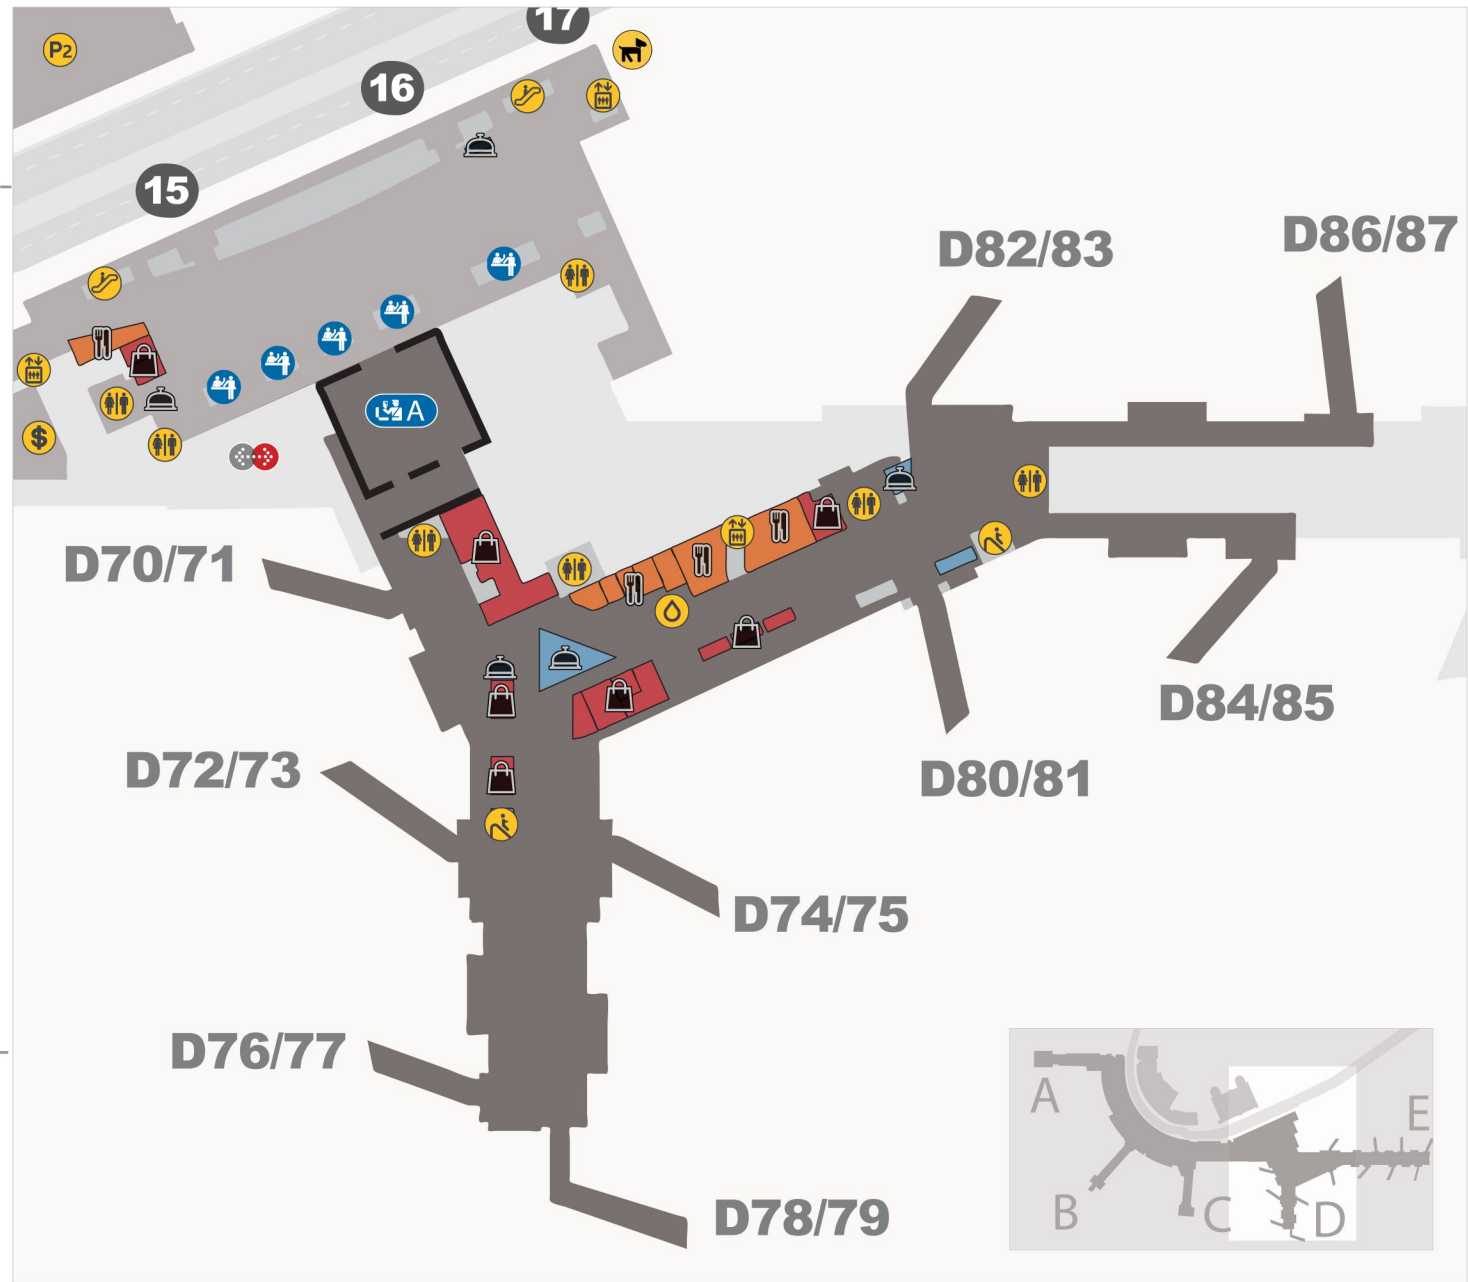

DEPARTURES INTERNATIONAL - CHECK IN & CONCOURSE D

MAP LEGEND

-  Shop area
-  Dine area
-  Services area
-  Hotel
-  Bathrooms
-  Escalators
-  Elevators
-  Play area
-  Airline check in
-  Parking
-  Baggage Claim
-  Ground Transportation
-  YYC Link Passenger Shuttle
-  Pet Relief Area
-  Pre security
-  Post security
-  Security check point
-  Doors 1-17

DEPARTURES USA - CHECK IN & CONCOURSE E

MAP LEGEND

-  Shop area
-  Pet Relief Area
-  Water Filling Station
-  Dine area
-  Bathrooms
-  YYC LINK Passenger Shuttle
-  Services area
-  Escalators
-  Pre security
-  Hotel
-  Play area
-  Post security
-  1-17 Doors 1-17
-  Airline check in
-  Baggage Claim
-  Parking
-  Ground Transportation
-  Security check point

DEPARTURES CANADA - CHECK IN & CONCOURSE A, B, C

MAP LEGEND

-  Shop area
-  Dine area
-  Services area
-  Hotel
-  Bathrooms
-  Escalators
-  Elevators
-  Play area
-  Airline check in
-  Parking
-  Baggage Claim
-  Ground Transportation
-  YYC Link Passenger Shuttle
-  Pet Relief Area
-  Pre security
-  Post security
-  Security check point
-  Doors 1-17

ARRIVALS

MAP LEGEND

- | | | | |
|---------------|-----------------|-----------------------|----------------------------|
| Shop area | Pet Relief Area | Doors 1-17 | Water Filling Station |
| Dine area | Bathrooms | Airline check in | YYC LINK Passenger Shuttle |
| Services area | Escalators | Parking | Pre security |
| Hotel | Elevators | Baggage Claim | Post security |
| | Play area | Ground Transportation | Security check point |