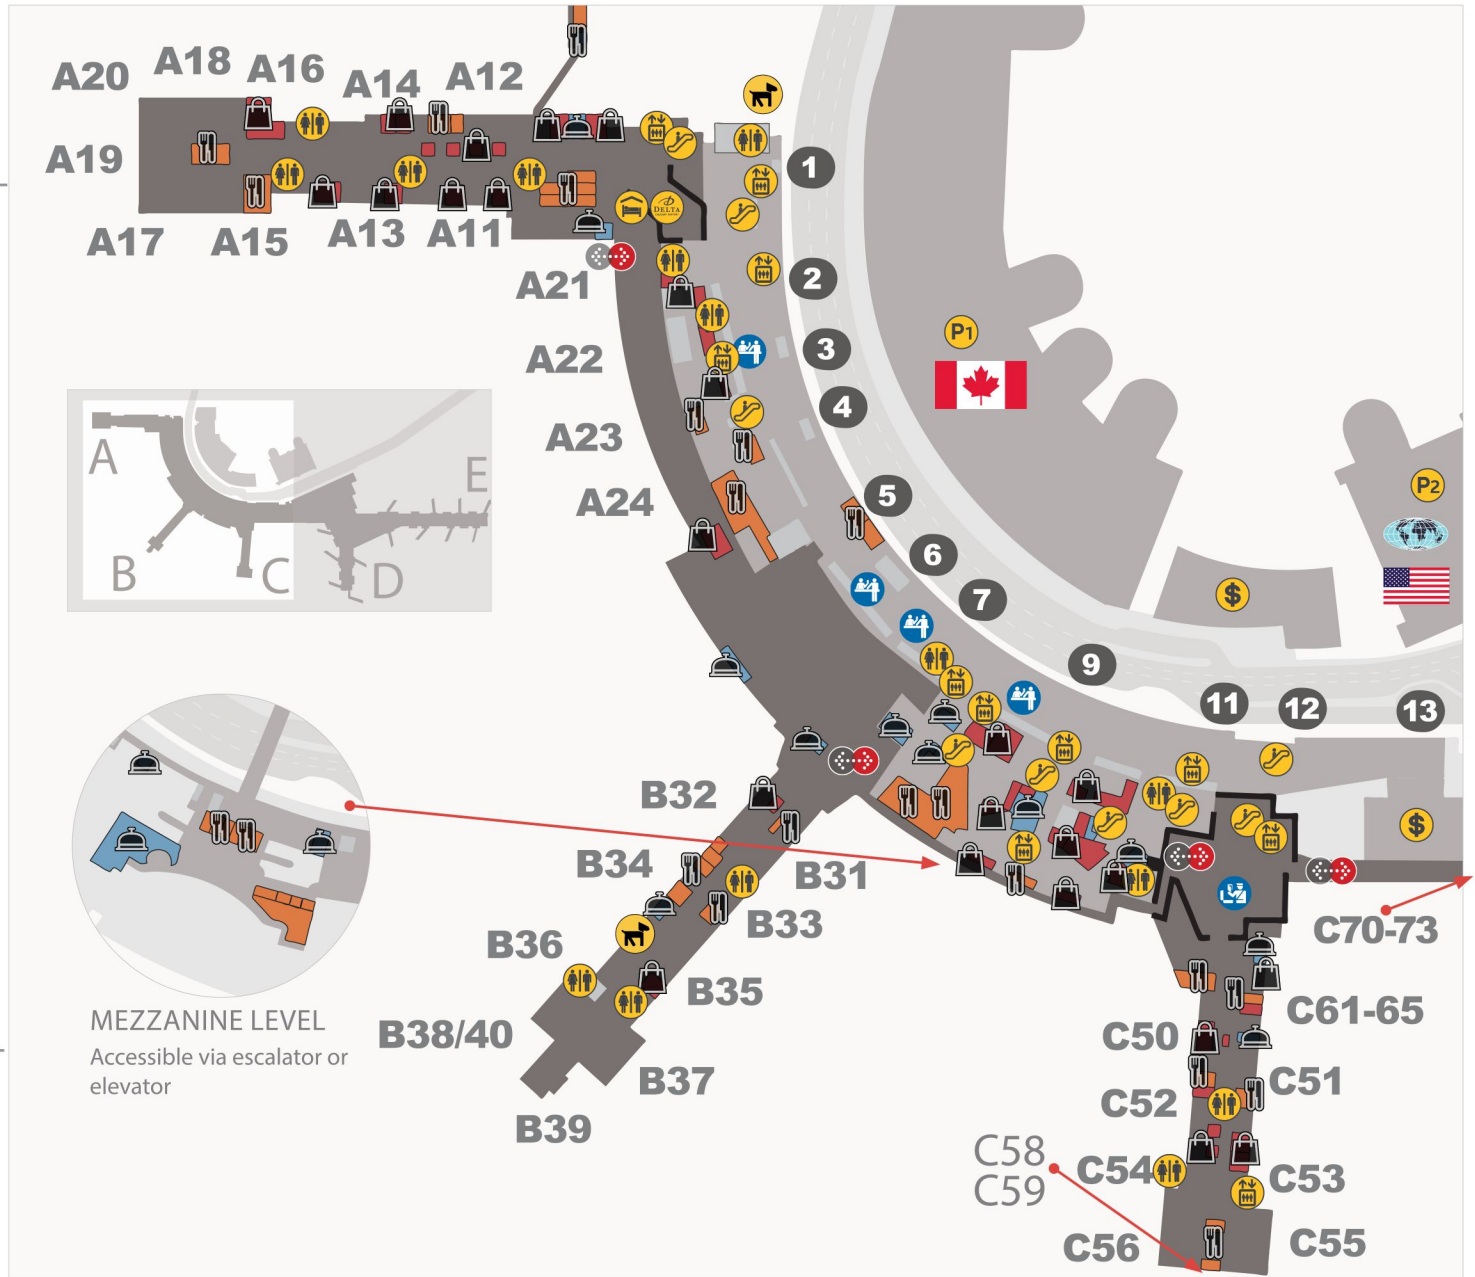

DEPARTURES INTERNATIONAL - CHECK IN & CONCOURSE D

MAP LEGEND

-  Shop area
-  Dine area
-  Services area
-  Hotel
-  Bathrooms
-  Escalators
-  Elevators
-  Play area
-  Airline check in
-  Parking
-  Baggage Claim
-  Ground Transportation
-  YYC Link Passenger Shuttle
-  Pet Relief Area
-  Pre security
-  Post security
-  Security check point
-  Doors 1-17

DEPARTURES USA - CHECK IN & CONCOURSE E

MAP LEGEND

-  Shop area
-  Pet Relief Area
-  Water Filling Station
-  Dine area
-  Bathrooms
-  YYC LINK Passenger Shuttle
-  Services area
-  Escalators
-  Pre security
-  Hotel
-  Play area
-  Post security
-  1-17 Doors 1-17
-  Airline check in
-  Baggage Claim
-  Parking
-  Ground Transportation
-  Security check point

DEPARTURES CANADA - CHECK IN & CONCOURSE A, B, C

MAP LEGEND

-  Shop area
-  Dine area
-  Services area
-  Hotel
-  Bathrooms
-  Escalators
-  Elevators
-  Play area
-  Airline check in
-  Parking
-  Baggage Claim
-  Ground Transportation
-  YYC Link Passenger Shuttle
-  Pet Relief Area
-  Pre security
-  Post security
-  Security check point
-  Doors 1-17

ARRIVALS

MAP LEGEND

- | | | | |
|---------------|-----------------|-----------------------|----------------------------|
| Shop area | Pet Relief Area | Doors 1-17 | Water Filling Station |
| Dine area | Bathrooms | Airline check in | YYC LINK Passenger Shuttle |
| Services area | Escalators | Parking | Pre security |
| Hotel | Elevators | Baggage Claim | Post security |
| | Play area | Ground Transportation | Security check point |