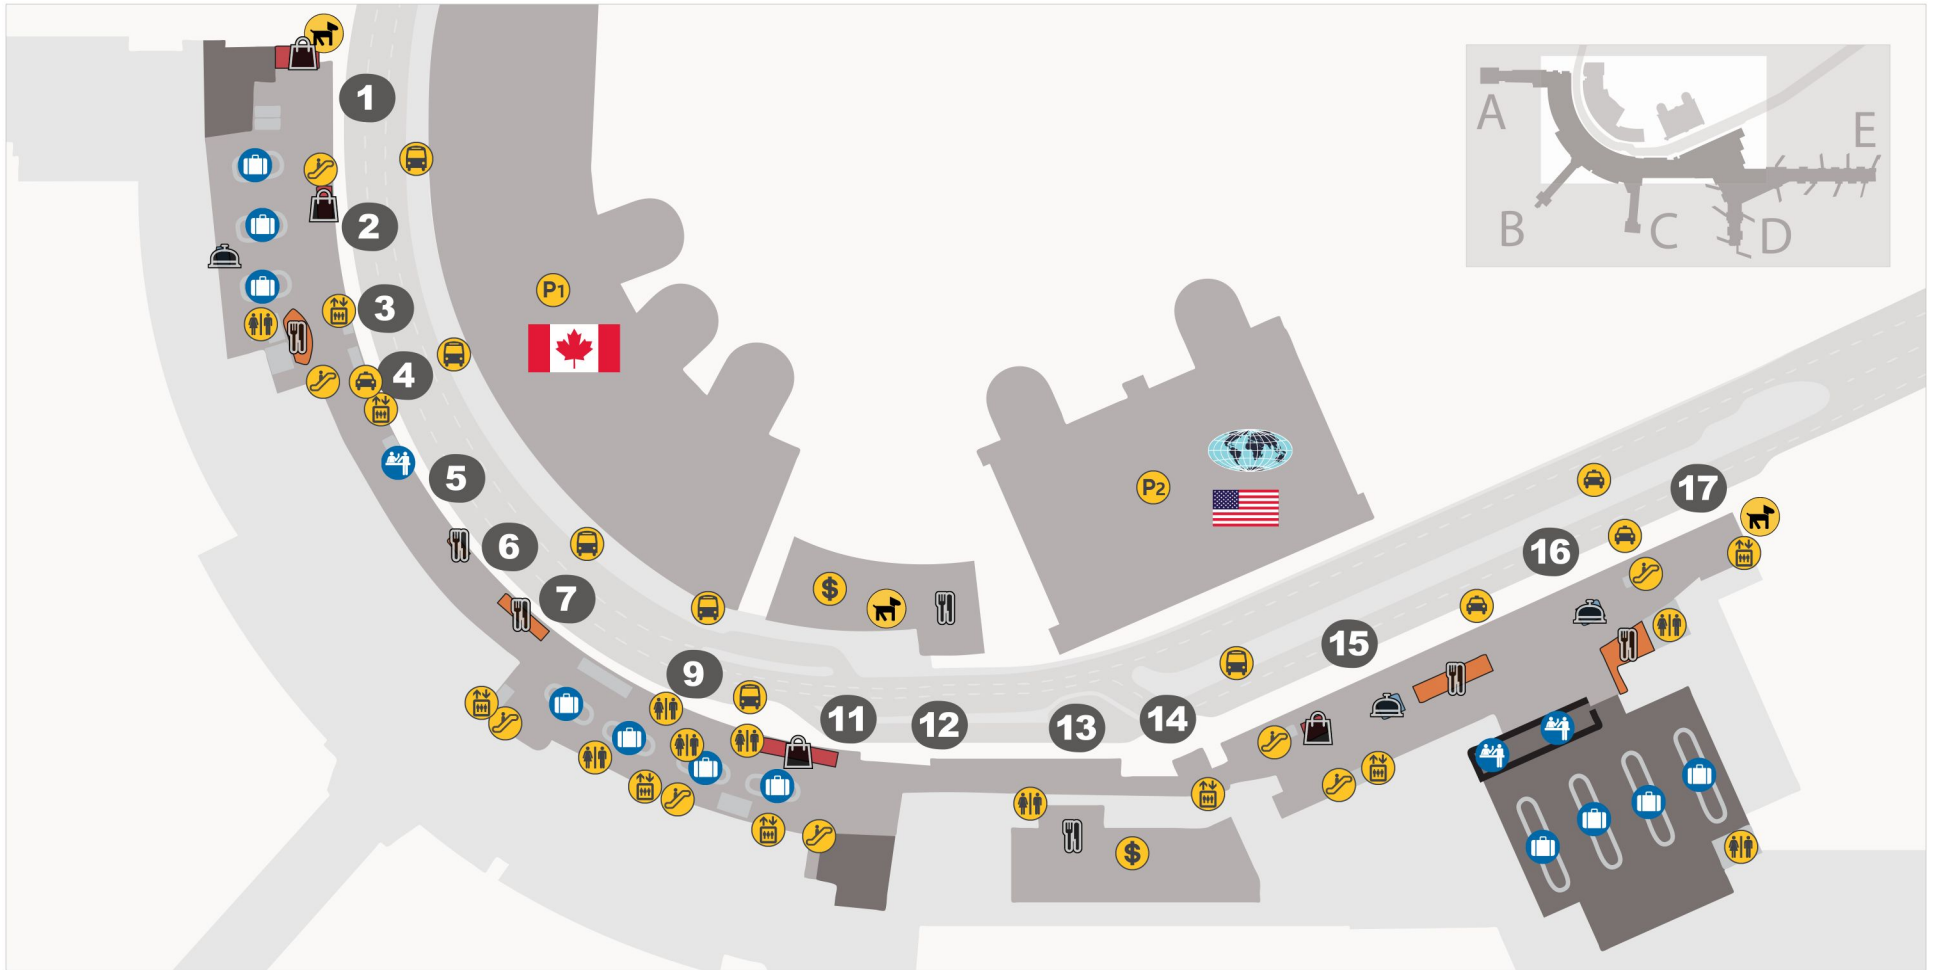

DEPARTURES INTERNATIONAL - CHECK IN & CONCOURSE D

MAP LEGEND

-  Shop area
-  Dine area
-  Services area
-  Hotel
-  Bathrooms
-  Escalators
-  Elevators
-  Play area
-  Airline check in
-  Parking
-  Baggage Claim
-  Ground Transportation
-  YYC Link Passenger Shuttle
-  Pet Relief Area
-  Pre security
-  Post security
-  Security check point
-  Doors 1-17

DEPARTURES USA - CHECK IN & CONCOURSE E

MAP LEGEND

-  Shop area
-  Pet Relief Area
-  Water Filling Station
-  Dine area
-  Bathrooms
-  YYC LINK Passenger Shuttle
-  Services area
-  Escalators
-  Pre security
-  Hotel
-  Play area
-  Post security
-  1-17 Doors 1-17
-  Airline check in
-  Baggage Claim
-  Parking
-  Ground Transportation
-  Security check point

DEPARTURES CANADA - CHECK IN & CONCOURSE A, B, C

MAP LEGEND

-  Shop area
-  Dine area
-  Services area
-  Hotel
-  Bathrooms
-  Escalators
-  Elevators
-  Play area
-  Airline check in
-  Parking
-  Baggage Claim
-  Ground Transportation
-  YYC Link Passenger Shuttle
-  Pet Relief Area
-  Pre security
-  Post security
-  Security check point
-  Doors 1-17

ARRIVALS

MAP LEGEND

- | | | | |
|---------------|-----------------|-----------------------|----------------------------|
| Shop area | Pet Relief Area | Doors 1-17 | Water Filling Station |
| Dine area | Bathrooms | Airline check in | YYC LINK Passenger Shuttle |
| Services area | Escalators | Parking | Pre security |
| Hotel | Elevators | Baggage Claim | Post security |
| | Play area | Ground Transportation | Security check point |