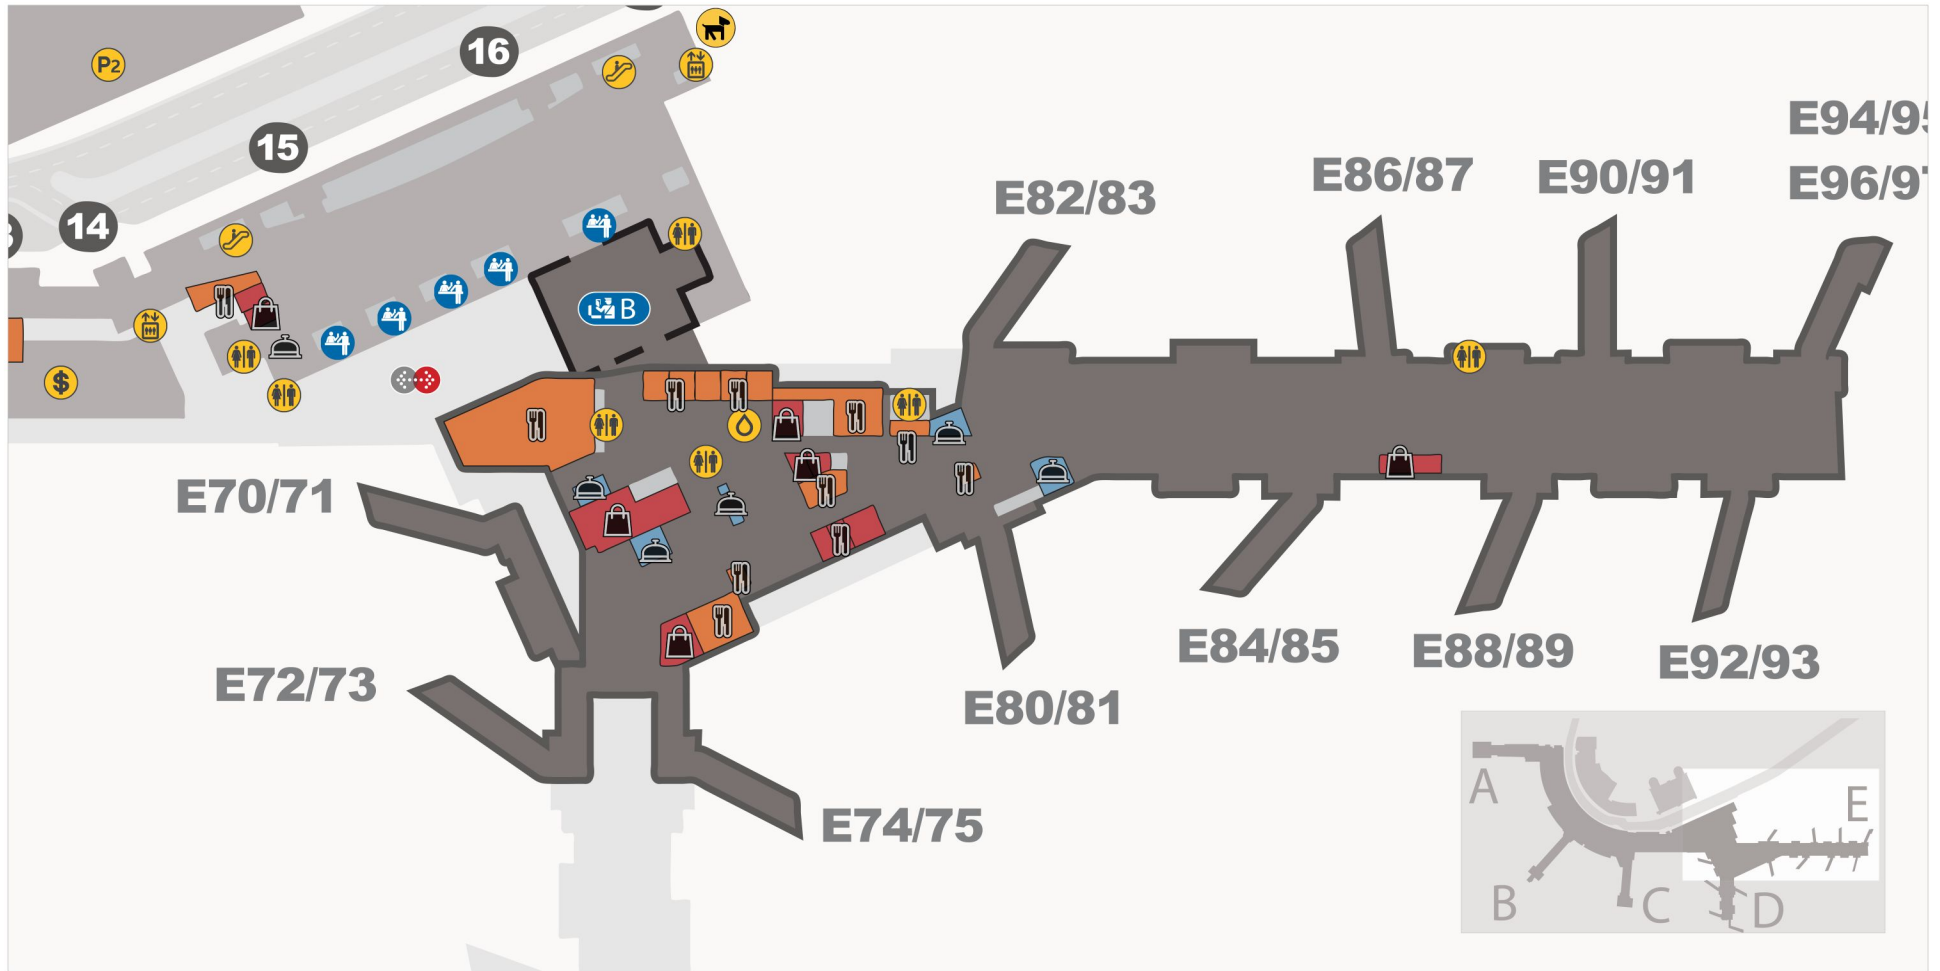

DEPARTURES INTERNATIONAL - CHECK IN & CONCOURSE D

MAP LEGEND

-  Shop area
-  Dine area
-  Services area
-  Hotel
-  Bathrooms
-  Escalators
-  Elevators
-  Play area
-  Airline check in
-  Parking
-  Baggage Claim
-  Ground Transportation
-  YYC Link Passenger Shuttle
-  Pet Relief Area
-  Pre security
-  Post security
-  Security check point
-  Doors 1-17

DEPARTURES USA - CHECK IN & CONCOURSE E

MAP LEGEND

-  Shop area
-  Pet Relief Area
-  Water Filling Station
-  Dine area
-  Bathrooms
-  YYC LINK Passenger Shuttle
-  Services area
-  Escalators
-  Pre security
-  Hotel
-  Play area
-  Post security
-  1-17 Doors 1-17
-  Airline check in
-  Baggage Claim
-  Parking
-  Ground Transportation
-  Security check point

DEPARTURES CANADA - CHECK IN & CONCOURSE A, B, C

MAP LEGEND

-  Shop area
-  Dine area
-  Services area
-  Hotel
-  Bathrooms
-  Escalators
-  Elevators
-  Play area
-  Airline check in
-  Parking
-  Baggage Claim
-  Ground Transportation
-  YYC Link Passenger Shuttle
-  Pet Relief Area
-  Pre security
-  Post security
-  Security check point
-  Doors 1-17

ARRIVALS

MAP LEGEND

- | | | | |
|---------------|-----------------|-----------------------|----------------------------|
| Shop area | Pet Relief Area | Doors 1-17 | Water Filling Station |
| Dine area | Bathrooms | Airline check in | YYC LINK Passenger Shuttle |
| Services area | Escalators | Parking | Pre security |
| Hotel | Elevators | Baggage Claim | Post security |
| | Play area | Ground Transportation | Security check point |