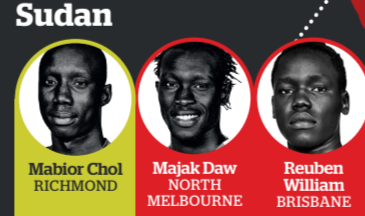

AFL PLAYERS' MULTICULTURAL MAP 2017

Ireland

Scotland

Sweden

England

Northern Ireland

Wales

Jersey

Canada

North America

Switzerland

Barbados

Turkey

Greece

United States of America

Africa

Uganda

South Sudan

Italy

South Africa

Asia

Lebanon

Sudan

Sri Lanka

Players classified as multicultural are either born outside of Australia (featured in green) or have one parent born outside of Australia (featured in red) - therefore, some players may appear on the map more than once.