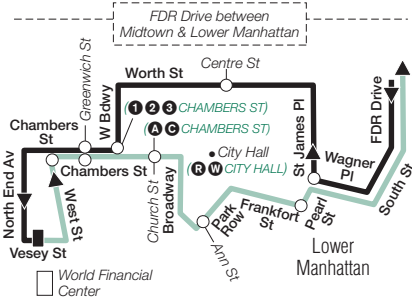

xp025g09084_cs

For subway and rail station accessibility, please see The Map, subway timetables, www.mta.info, or www.triplanner.mta.info.

X37/X38 SERVICE

X37/X38 Manhattan

X37 Brooklyn

X38 Brooklyn

X25 WEEKDAY SERVICE

From Grand Central Terminal to World Financial Center

Midtown Grand Central Terminal E 42 St/Park Av	Peter Cooper Village Av C/ 23 St	WFC North End Av/ Vesey St
7:30	7:40	8:00
8:00	8:10	8:30
8:30	8:40	9:00
9:00	9:10	9:30

X25 Weekday Service

From World Financial Center to Grand Central Terminal

WFC North End Av/ Vesey St	Midtown Grand Central Terminal E 42 St/Park Av
3:50	4:20
4:25	4:55
4:55	5:25
5:25	5:55

xp025 /6/28/2009/C9-/409410-409413-409416/409411-409414/409412-409415/6/497-2009NW

X25 LEGEND

■ Terminal	M15 Bus Transfer Point
④ STATION NAME Subway Connection	— To World Financial Center
○ Express Bus stop	— To Grand Central Terminal

For subway and rail station accessibility, please see The Map, subway timetables, www.mta.info, or www.triplanner.mta.info.