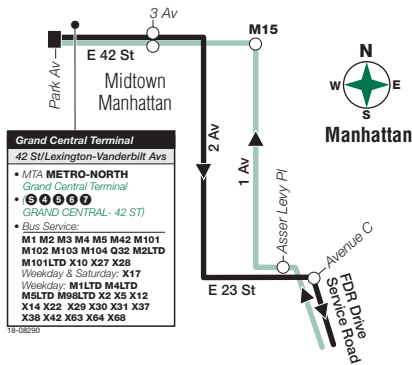

xp025g09084_cs

For subway and rail station accessibility, please see The Map, subway timetables, www.mta.info, or www.triplanner.mta.info.

X37/X38 SERVICE

X37/X38 Manhattan

X37 Brooklyn

X38 Brooklyn

X25 WEEKDAY SERVICE

From Grand Central Terminal to World Financial Center

Midtown Grand Central Terminal E 42 St/Park Av	Peter Cooper Village Av C/ 23 St	WFC North End Av/ Vesey St
7:30	7:40	8:00
8:00	8:10	8:30
8:30	8:40	9:00
9:00	9:10	9:30

X25 LEGEND

■ Terminal	M15 Bus Transfer Point
④ STATION NAME Subway Connection	— To World Financial Center
○ Express Bus stop	— To Grand Central Terminal

For subway and rail station accessibility, please see The Map, subway timetables, www.mta.info, or www.triplanner.mta.info.