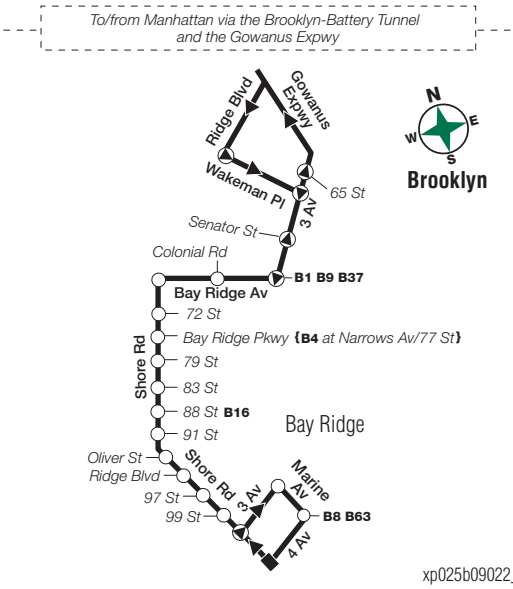

X28 Sunday Service

From Manhattan to Sea Gate, Brooklyn

Midtown Madison Av/ E 57 St	Midtown 5 Av/ 41 St	Gramercy Pk 23 St/ Bdwy	Lwr Manh Bdwy/ Thomas St	Lwr Manh Battery Pl/ Washington St	Bensonhurst Cropsey Av/ Canal Av	Sea Gate Surf Av/ W 37 St
8:35	8:44	8:49	9:04	9:12	9:41	9:50
9:35	9:44	9:49	10:04	10:12	10:41	10:50
10:35	10:44	10:49	11:04	11:15	11:40	11:49
11:35	11:44	11:50	12:12	12:23	12:48	12:57
12:20	12:29	12:35	12:57	1:08	1:35	1:44
1:05	1:16	1:23	1:46	1:57	2:24	2:33
1:35	1:46	1:53	2:16	2:27	2:54	3:03
2:05	2:16	2:23	2:46	2:57	3:24	3:33
2:35	2:46	2:53	3:16	3:27	3:54	4:03
3:05	3:16	3:23	3:46	3:57	4:24	4:33
3:35	3:46	3:53	4:16	4:27	4:54	5:03
4:05	4:16	4:23	4:46	4:57	5:24	5:33
4:35	4:46	4:53	5:16	5:27	5:54	6:03
5:05	5:16	5:23	5:46	5:57	6:24	6:33
5:35	5:46	5:53	6:16	6:27	6:54	7:03
6:05	6:16	6:23	6:43	6:51	7:20	7:29
6:35	6:44	6:49	7:06	7:14	7:43	7:52
7:20	7:29	7:34	7:51	7:59	8:28	8:37
8:05	8:14	8:19	8:36	8:44	9:13	9:22
9:05	9:14	9:19	9:35	9:42	10:09	10:18

X27/X28/X29 Manhattan

xp025a09027_cs

X27 Brooklyn

X29 SERVICE

X28 Brooklyn

X29 Brooklyn

X27/X28/X29/X37/X38 LEGEND

- Terminal
- Express Bus Stop
- Part-time terminal
- Part-time service
- A **STATION NAME**
Subway Connection
- ▶ Stops in direction indicated
- M22 Bus Transfer Point