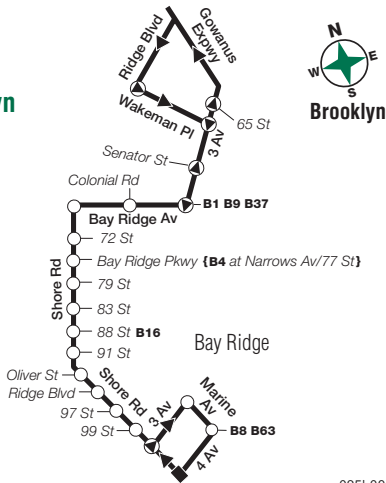

X28 Saturday Service

From Manhattan to Sea Gate, Brooklyn

Midtown Madison Av/ E 57 St	Midtown 5 Av/ 41 St	Gramercy Pk 23 St/ Bdwy	Lwr Manh Bdwy/ Thomas St	Lwr Manh Battery Pl/ Washington St	Bensonhurst Cropsey Av/ Canal Av	Sea Gate Surf Av/ W 37 St
7:35	7:41	7:45	7:59	8:06	8:35	8:44
8:35	8:44	8:49	9:04	9:12	9:41	9:50
9:05	9:14	9:19	9:34	9:42	10:11	10:20
9:35	9:44	9:49	10:04	10:12	10:41	10:50
10:05	10:14	10:19	10:34	10:42	11:11	11:20
10:35	10:44	10:49	11:04	11:15	11:40	11:49
11:05	11:14	11:20	11:42	11:53	12:18	12:27
11:35	11:44	11:50	12:12	12:23	12:48	12:57
12:05	12:14	12:20	12:42	12:53	1:18	1:27
12:50	12:59	1:05	1:28	1:39	2:06	2:15
1:50	2:01	2:08	2:31	2:42	3:09	3:18
2:50	3:01	3:08	3:31	3:42	4:09	4:18
3:50	4:01	4:08	4:31	4:42	5:09	5:18
4:35	4:46	4:53	5:16	5:27	5:54	6:03
5:05	5:16	5:23	5:46	5:57	6:24	6:33
5:35	5:46	5:53	6:16	6:27	6:54	7:03
6:05	6:16	6:23	6:43	6:51	7:20	7:29
6:35	6:44	6:49	7:06	7:14	7:43	7:52
7:05	7:14	7:19	7:36	7:44	8:13	8:22
7:35	7:44	7:49	8:06	8:14	8:43	8:52
8:20	8:29	8:34	8:51	8:59	9:28	9:37
9:05	9:14	9:19	9:35	9:42	10:09	10:18
10:05	10:11	10:15	10:29	10:36	11:03	11:12

X27/X28/X29 Manhattan

xp025a09027_cs

X27 Brooklyn

X29 SERVICE

X28 Brooklyn

X29 Brooklyn

X27/X28/X29/X37/X38 LEGEND

- Terminal
- Express Bus Stop
- Part-time terminal
- Part-time service
- A **STATION NAME**
Subway Connection
- ▶ Stops in direction indicated
- M22 Bus Transfer Point

xp025g09084_cs

For subway and rail station accessibility, please see The Map, subway timetables, www.mta.info, or www.triplanner.mta.info.

X37/X38 SERVICE

X37/X38 Manhattan

X37 Brooklyn

X38 Brooklyn

X25 WEEKDAY SERVICE

From Grand Central Terminal to World Financial Center

Midtown Grand Central Terminal E 42 St/Park Av	Peter Cooper Village Av C/ 23 St	WFC North End Av/ Vesey St
7:30	7:40	8:00
8:00	8:10	8:30
8:30	8:40	9:00
9:00	9:10	9:30