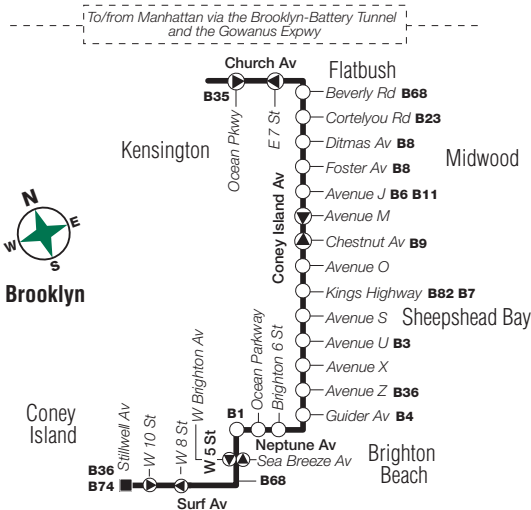

X28 Sunday Service

From Manhattan to Sea Gate, Brooklyn

Midtown Madison Av/ E 57 St	Midtown 5 Av/ 41 St	Gramercy Pk 23 St/ Bdwy	Lwr Manh Bdwy/ Thomas St	Lwr Manh Battery Pl/ Washington St	Bensonhurst Cropsey Av/ Canal Av	Sea Gate Surf Av/ W 37 St
8:35	8:44	8:49	9:04	9:12	9:41	9:50
9:35	9:44	9:49	10:04	10:12	10:41	10:50
10:35	10:44	10:49	11:04	11:15	11:40	11:49
11:35	11:44	11:50	12:12	12:23	12:48	12:57
12:20	12:29	12:35	12:57	1:08	1:35	1:44
1:05	1:16	1:23	1:46	1:57	2:24	2:33
1:35	1:46	1:53	2:16	2:27	2:54	3:03
2:05	2:16	2:23	2:46	2:57	3:24	3:33
2:35	2:46	2:53	3:16	3:27	3:54	4:03
3:05	3:16	3:23	3:46	3:57	4:24	4:33
3:35	3:46	3:53	4:16	4:27	4:54	5:03
4:05	4:16	4:23	4:46	4:57	5:24	5:33
4:35	4:46	4:53	5:16	5:27	5:54	6:03
5:05	5:16	5:23	5:46	5:57	6:24	6:33
5:35	5:46	5:53	6:16	6:27	6:54	7:03
6:05	6:16	6:23	6:43	6:51	7:20	7:29
6:35	6:44	6:49	7:06	7:14	7:43	7:52
7:20	7:29	7:34	7:51	7:59	8:28	8:37
8:05	8:14	8:19	8:36	8:44	9:13	9:22
9:05	9:14	9:19	9:35	9:42	10:09	10:18

X27/X28/X29 Manhattan

xp025a09027_cs

X27 Brooklyn

X29 SERVICE

X28 Brooklyn

X29 Brooklyn

X27/X28/X29/X37/X38 LEGEND

- Terminal
- Express Bus Stop
- Part-time terminal
- Part-time service
- A **STATION NAME**
Subway Connection
- ▶ Stops in direction indicated
- M22 Bus Transfer Point

xp025g09084_cs

For subway and rail station accessibility, please see The Map, subway timetables, www.mta.info, or www.triplanner.mta.info.

X37/X38 SERVICE

X37/X38 Manhattan

X37 Brooklyn

X38 Brooklyn

X25 WEEKDAY SERVICE