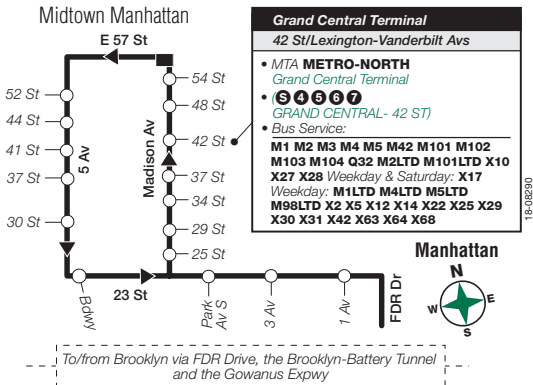

X28 SUNDAY SERVICE

From Sea Gate, Brooklyn, to Manhattan

Sea Gate Surf Av/ W 37 St	Bensonhurst Cropsey Av/ Canal Av	Bath Beach 14 Av/ 86 St	Bay Ridge 86 St/ 7 Av	Lwr Manh Church St/ Duane St	Midtown Madison Av/ 42 St	Midtown Madison Av/ E 57 St
7:00	7:12	7:30	7:36	8:01	8:19	8:24
8:00	8:12	8:30	8:36	9:01	9:19	9:24
9:00	9:12	9:30	9:36	10:01	10:19	10:24
10:00	10:12	10:30	10:36	11:01	11:19	11:24
10:45	10:57	11:15	11:21	11:46	12:04	12:09
11:30	11:42	12:00	12:06	12:31	12:49	12:54
12:00	12:12	12:30	12:36	1:01	1:19	1:24
12:30	12:42	1:00	1:06	1:31	1:54	2:02
1:00	1:12	1:30	1:35	1:58	2:21	2:29
1:30	1:41	1:58	2:03	2:26	2:49	2:57
2:00	2:11	2:28	2:33	2:56	3:19	3:27
2:30	2:41	2:58	3:03	3:26	3:49	3:57
3:00	3:11	3:28	3:33	3:56	4:19	4:27
3:30	3:41	3:58	4:03	4:26	4:49	4:57
4:00	4:11	4:28	4:33	4:56	5:19	5:27
4:30	4:41	4:58	5:03	5:26	5:49	5:57
5:00	5:11	5:28	5:33	5:56	6:19	6:27
5:45	5:56	6:13	6:18	6:41	7:04	7:12
6:30	6:41	6:58	7:03	7:26	7:49	7:57
7:30	7:41	7:58	8:03	8:26	8:49	8:57

X27/X28/X29 Manhattan

xp025a09027_cs

X27 Brooklyn

X29 SERVICE

X28 Brooklyn

X29 Brooklyn

X27/X28/X29/X37/X38 LEGEND

- Terminal
- Express Bus Stop
- Part-time terminal
- Part-time service
- A **STATION NAME**
Subway Connection
- ▶ Stops in direction indicated
- M22 Bus Transfer Point

xp025g09084_cs

For subway and rail station accessibility, please see The Map, subway timetables, www.mta.info, or www.triplanner.mta.info.

X37/X38 SERVICE

X37/X38 Manhattan

X37 Brooklyn

X38 Brooklyn

X25 WEEKDAY SERVICE