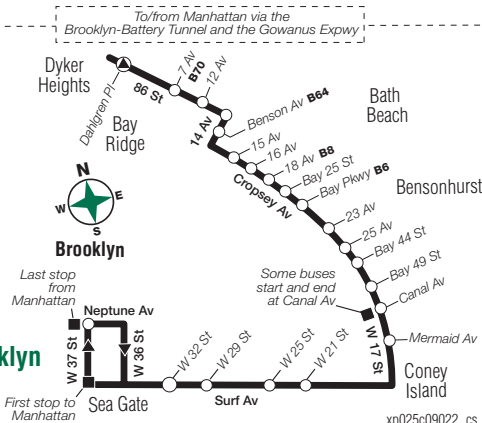

X28 SUNDAY SERVICE

From Sea Gate, Brooklyn, to Manhattan

Sea Gate Surf Av/ W 37 St	Bensonhurst Cropsey Av/ Canal Av	Bath Beach 14 Av/ 86 St	Bay Ridge 86 St/ 7 Av	Lwr Manh Church St/ Duane St	Midtown Madison Av/ 42 St	Midtown Madison Av/ E 57 St
7:00	7:12	7:30	7:36	8:01	8:19	8:24
8:00	8:12	8:30	8:36	9:01	9:19	9:24
9:00	9:12	9:30	9:36	10:01	10:19	10:24
10:00	10:12	10:30	10:36	11:01	11:19	11:24
10:45	10:57	11:15	11:21	11:46	12:04	12:09
11:30	11:42	12:00	12:06	12:31	12:49	12:54
12:00	12:12	12:30	12:36	1:01	1:19	1:24
12:30	12:42	1:00	1:06	1:31	1:54	2:02
1:00	1:12	1:30	1:35	1:58	2:21	2:29
1:30	1:41	1:58	2:03	2:26	2:49	2:57
2:00	2:11	2:28	2:33	2:56	3:19	3:27
2:30	2:41	2:58	3:03	3:26	3:49	3:57
3:00	3:11	3:28	3:33	3:56	4:19	4:27
3:30	3:41	3:58	4:03	4:26	4:49	4:57
4:00	4:11	4:28	4:33	4:56	5:19	5:27
4:30	4:41	4:58	5:03	5:26	5:49	5:57
5:00	5:11	5:28	5:33	5:56	6:19	6:27
5:45	5:56	6:13	6:18	6:41	7:04	7:12
6:30	6:41	6:58	7:03	7:26	7:49	7:57
7:30	7:41	7:58	8:03	8:26	8:49	8:57

X27/X28/X29 Manhattan

xp025a09027_cs

X27 Brooklyn

X29 SERVICE

X28 Brooklyn

X29 Brooklyn

X27/X28/X29/X37/X38 LEGEND

- Terminal
- Express Bus Stop
- Part-time terminal
- Part-time service
- A **STATION NAME**
Subway Connection
- ▶ Stops in direction indicated
- M22 Bus Transfer Point

xp025g09084_cs

For subway and rail station accessibility, please see The Map, subway timetables, www.mta.info, or www.triplanner.mta.info.

X37/X38 SERVICE

X37/X38 Manhattan

X37 Brooklyn

X38 Brooklyn

X25 WEEKDAY SERVICE

From Grand Central Terminal to World Financial Center

Midtown Grand Central Terminal E 42 St/Park Av	Peter Cooper Village Av C/ 23 St	WFC North End Av/ Vesey St
7:30	7:40	8:00
8:00	8:10	8:30
8:30	8:40	9:00
9:00	9:10	9:30