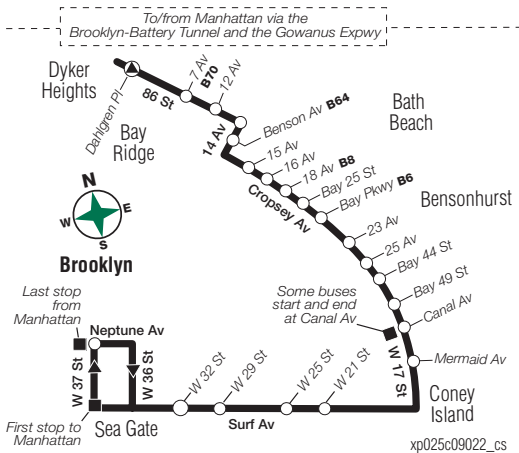

X28 Sunday Service

From Manhattan to Sea Gate, Brooklyn

Midtown Madison Av/ E 57 St	Midtown 5 Av/ 41 St	Gramercy Pk 23 St/ Bdwy	Lwr Manh Bdwy/ Thomas St	Lwr Manh Battery Pl/ Washington St	Bensonhurst Cropsey Av/ Canal Av	Sea Gate Surf Av/ W 37 St
8:35	8:44	8:49	9:04	9:12	9:41	9:50
9:35	9:44	9:49	10:04	10:12	10:41	10:50
10:35	10:44	10:49	11:04	11:15	11:40	11:49
11:35	11:44	11:50	12:12	12:23	12:48	12:57
12:20	12:29	12:35	12:57	1:08	1:35	1:44
1:05	1:16	1:23	1:46	1:57	2:24	2:33
1:35	1:46	1:53	2:16	2:27	2:54	3:03
2:05	2:16	2:23	2:46	2:57	3:24	3:33
2:35	2:46	2:53	3:16	3:27	3:54	4:03
3:05	3:16	3:23	3:46	3:57	4:24	4:33
3:35	3:46	3:53	4:16	4:27	4:54	5:03
4:05	4:16	4:23	4:46	4:57	5:24	5:33
4:35	4:46	4:53	5:16	5:27	5:54	6:03
5:05	5:16	5:23	5:46	5:57	6:24	6:33
5:35	5:46	5:53	6:16	6:27	6:54	7:03
6:05	6:16	6:23	6:43	6:51	7:20	7:29
6:35	6:44	6:49	7:06	7:14	7:43	7:52
7:20	7:29	7:34	7:51	7:59	8:28	8:37
8:05	8:14	8:19	8:36	8:44	9:13	9:22
9:05	9:14	9:19	9:35	9:42	10:09	10:18

X27/X28/X29 Manhattan

xp025a09027_cs

X27 Brooklyn

X29 SERVICE

X28 Brooklyn

X29 Brooklyn

X27/X28/X29/X37/X38 LEGEND

- Terminal
- Express Bus Stop
- Part-time terminal
- Part-time service
- A **STATION NAME**
Subway Connection
- ▶ Stops in direction indicated
- M22 Bus Transfer Point

xp025g09084_cs

For subway and rail station accessibility, please see The Map, subway timetables, www.mta.info, or www.triplanner.mta.info.

X37/X38 SERVICE

X37/X38 Manhattan

X37 Brooklyn

X38 Brooklyn

X25 WEEKDAY SERVICE