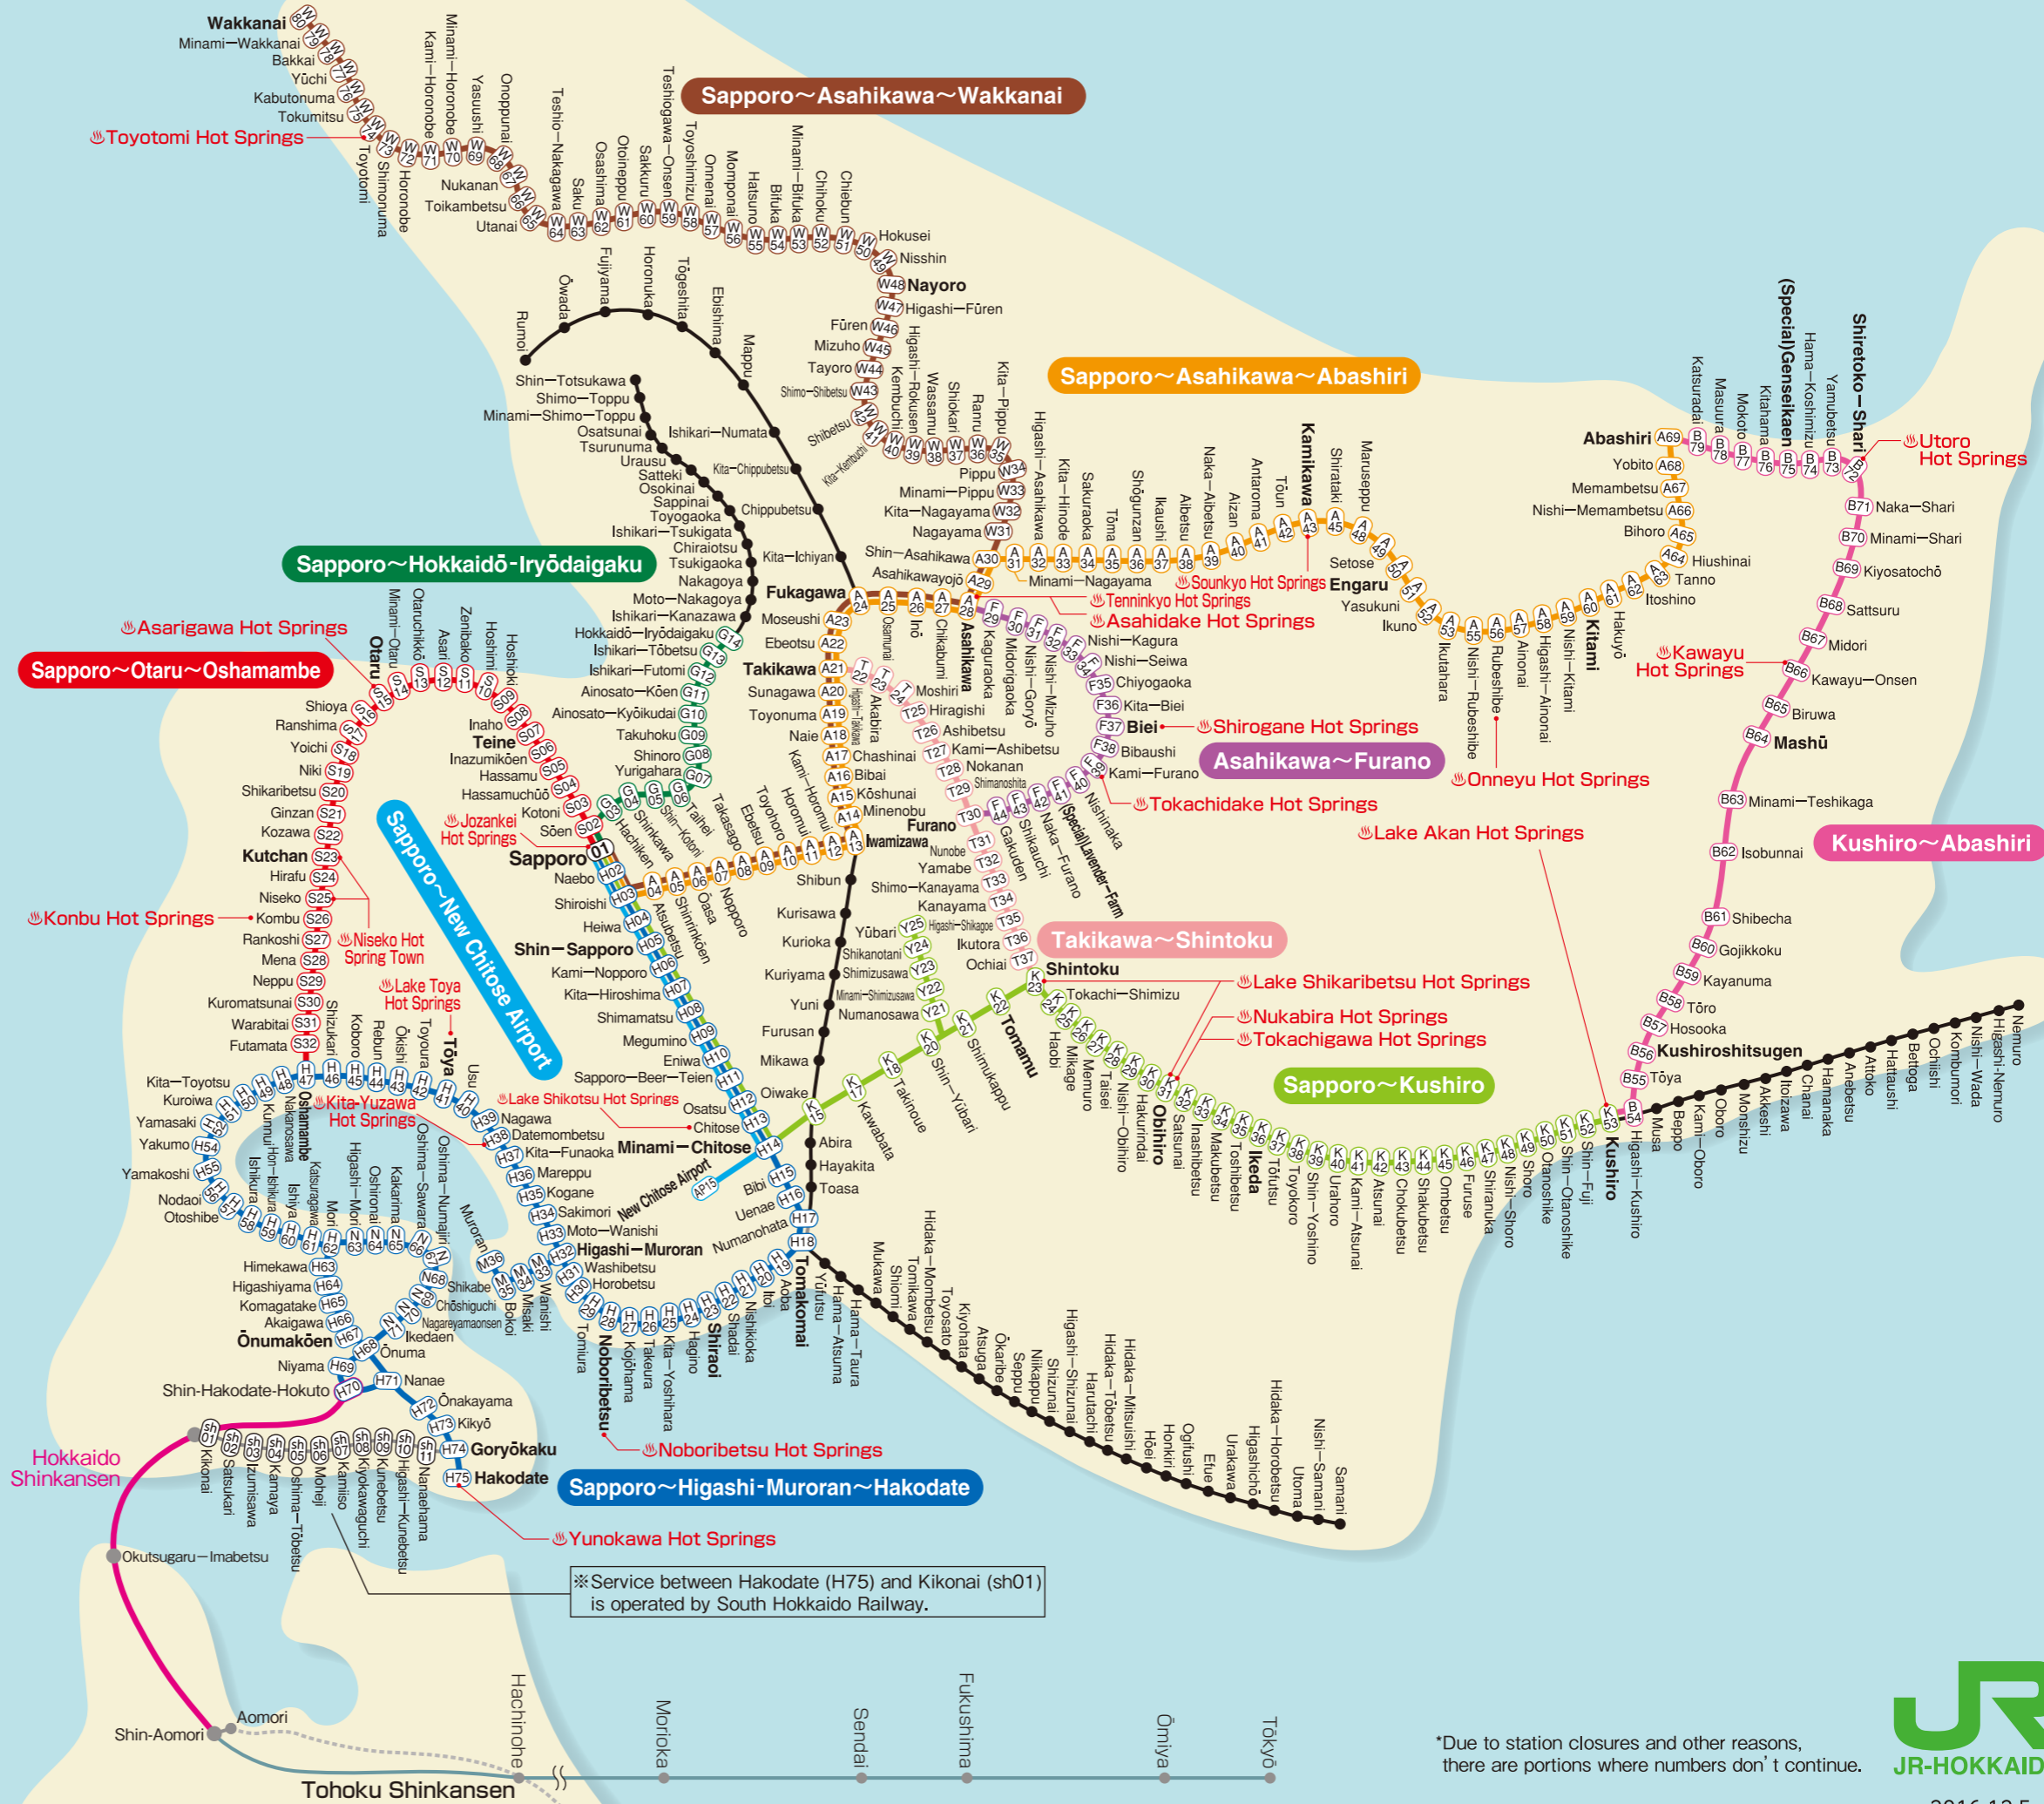

JR Hokkaido Route Map

-  Sapporo~Higashi~Muran~Hakodate
-  Sapporo~Asahikawa~Abashiri
-  Sapporo~Asahikawa~Wakkanai
-  Sapporo~Kushiro
-  Sapporo~New Chitose Airport
-  Sapporo~Otaru~Oshamambe
-  Sapporo~Hokkaido~Iryodaigaku
-  Asahikawa~Furano
-  Kushiro~Abashiri
-  Takikawa~Shintoku

Otaru **S15** ← Section Color
 ↑ Section Symbol ↑ Number

※Service between Hakodate (H75) and Kikonai (sh01) is operated by South Hokkaido Railway.

*Due to station closures and other reasons, there are portions where numbers don't continue.