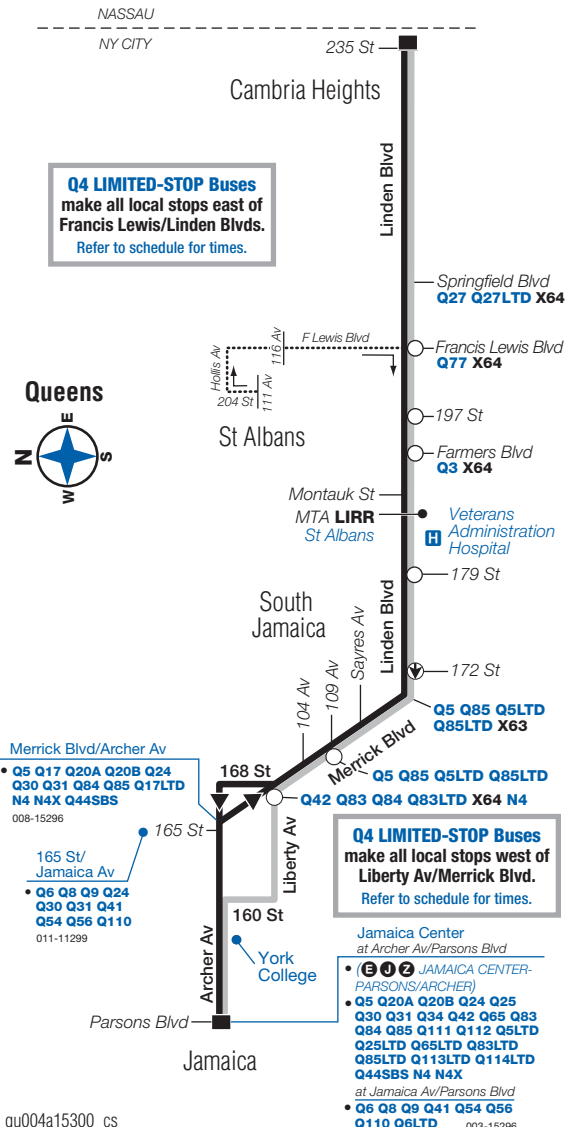

Q4 LIMITED-STOP Buses make all local stops east of Francis Lewis/Linden Blvds.
Refer to schedule for times.

Q4 LIMITED-STOP Buses make all local stops west of Liberty Av/Merrick Blvd.
Refer to schedule for times.

Q4 MAP LEGEND

- **Local/Limited/SBS Bus Transfers:** shown in bold blue type.
- **Express Bus Transfers:** shown in bold black type.
- Terminal
- Limited Stop
- (E STATION NAME) Subway Connection
- MTA **LIRR** Railroad Station
- ..... Supplemental Service School Days (early PM)
- Stops in direction indicated
- Limited-Stop Service
- Point of Interest

**For Accessible subway stations, travel directions and other information:
Call 511 or visit www.mta.info**