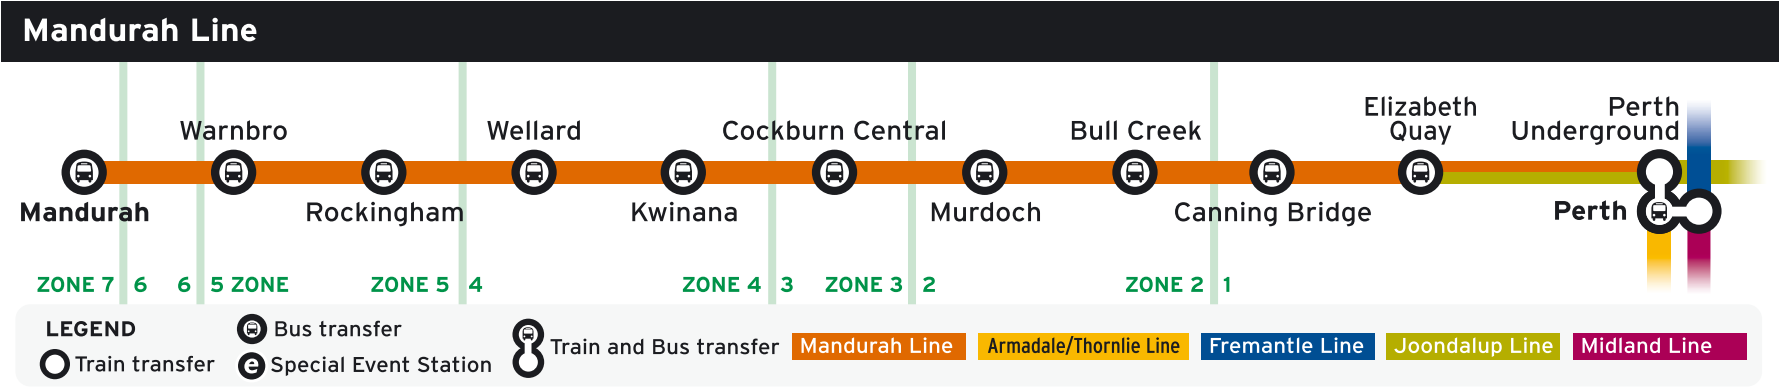

Mandurah line stopping pattern diagram