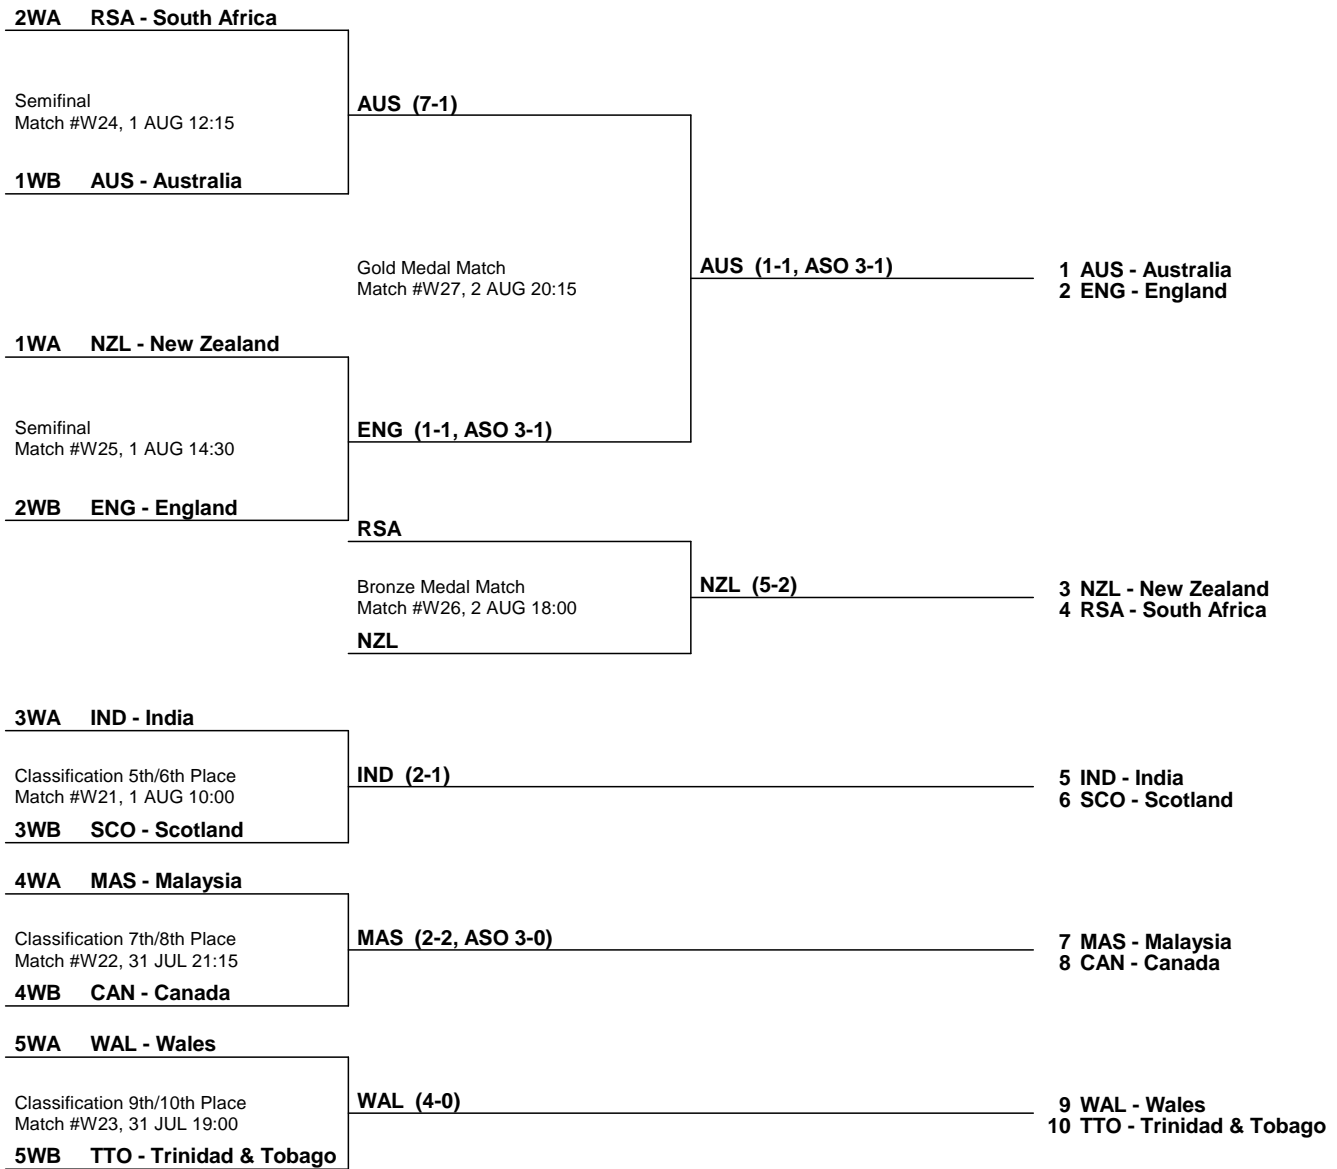

Tournament Summary - Pool Matches

As of WED 30 JUL 2014 at 20:36

POOL WA

Team	CAN	IND	NZL	RSA	TTO
CAN		2 - 4	0 - 6	0 - 2	4 - 1
IND	4 - 2		0 - 3	2 - 3	14 - 0
NZL	6 - 0	3 - 0		2 - 1	14 - 0
RSA	2 - 0	3 - 2	1 - 2		16 - 0
TTO	1 - 4	0 - 14	0 - 14	0 - 16	

Rank	Team	Matches				Goals			Points
		Played	Won	Drawn	Lost	For	Against	Difference	
1	NZL	4	4	0	0	25	1	+24	12
2	RSA	4	3	0	1	22	4	+18	9
3	IND	4	2	0	2	20	8	+12	6
4	CAN	4	1	0	3	6	13	-7	3
5	TTO	4	0	0	4	1	48	-47	0

POOL WB

Team	AUS	ENG	MAS	SCO	WAL
AUS		3 - 0	4 - 0	9 - 0	9 - 0
ENG	0 - 3		5 - 0	2 - 1	2 - 0
MAS	0 - 4	0 - 5		0 - 2	0 - 0
SCO	0 - 9	1 - 2	2 - 0		2 - 0
WAL	0 - 9	0 - 2	0 - 0	0 - 2	

Rank	Team	Matches				Goals			Points
		Played	Won	Drawn	Lost	For	Against	Difference	
1	AUS	4	4	0	0	25	0	+25	12
2	ENG	4	3	0	1	9	4	+5	9
3	SCO	4	2	0	2	5	11	-6	6
4	MAS	4	0	1	3	0	11	-11	1
5	WAL	4	0	1	3	0	13	-13	1

Tournament Summary - Classification Matches

As of SAT 2 AUG 2014 at 22:08

Final Standings
Rank Team

LEGEND
AET After Extra Time