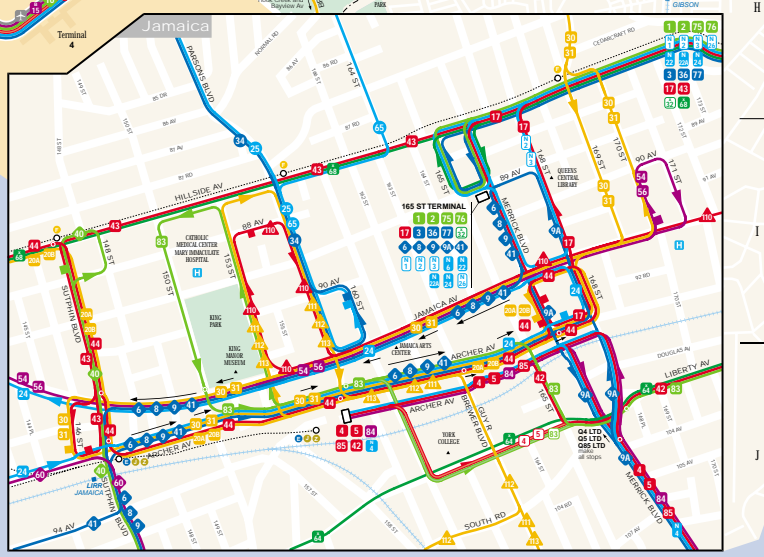

MTA New York City Transit
Queens Bus Map
September 1999
© 1999 Metropolitan Transportation Authority. Unauthorized duplication prohibited.