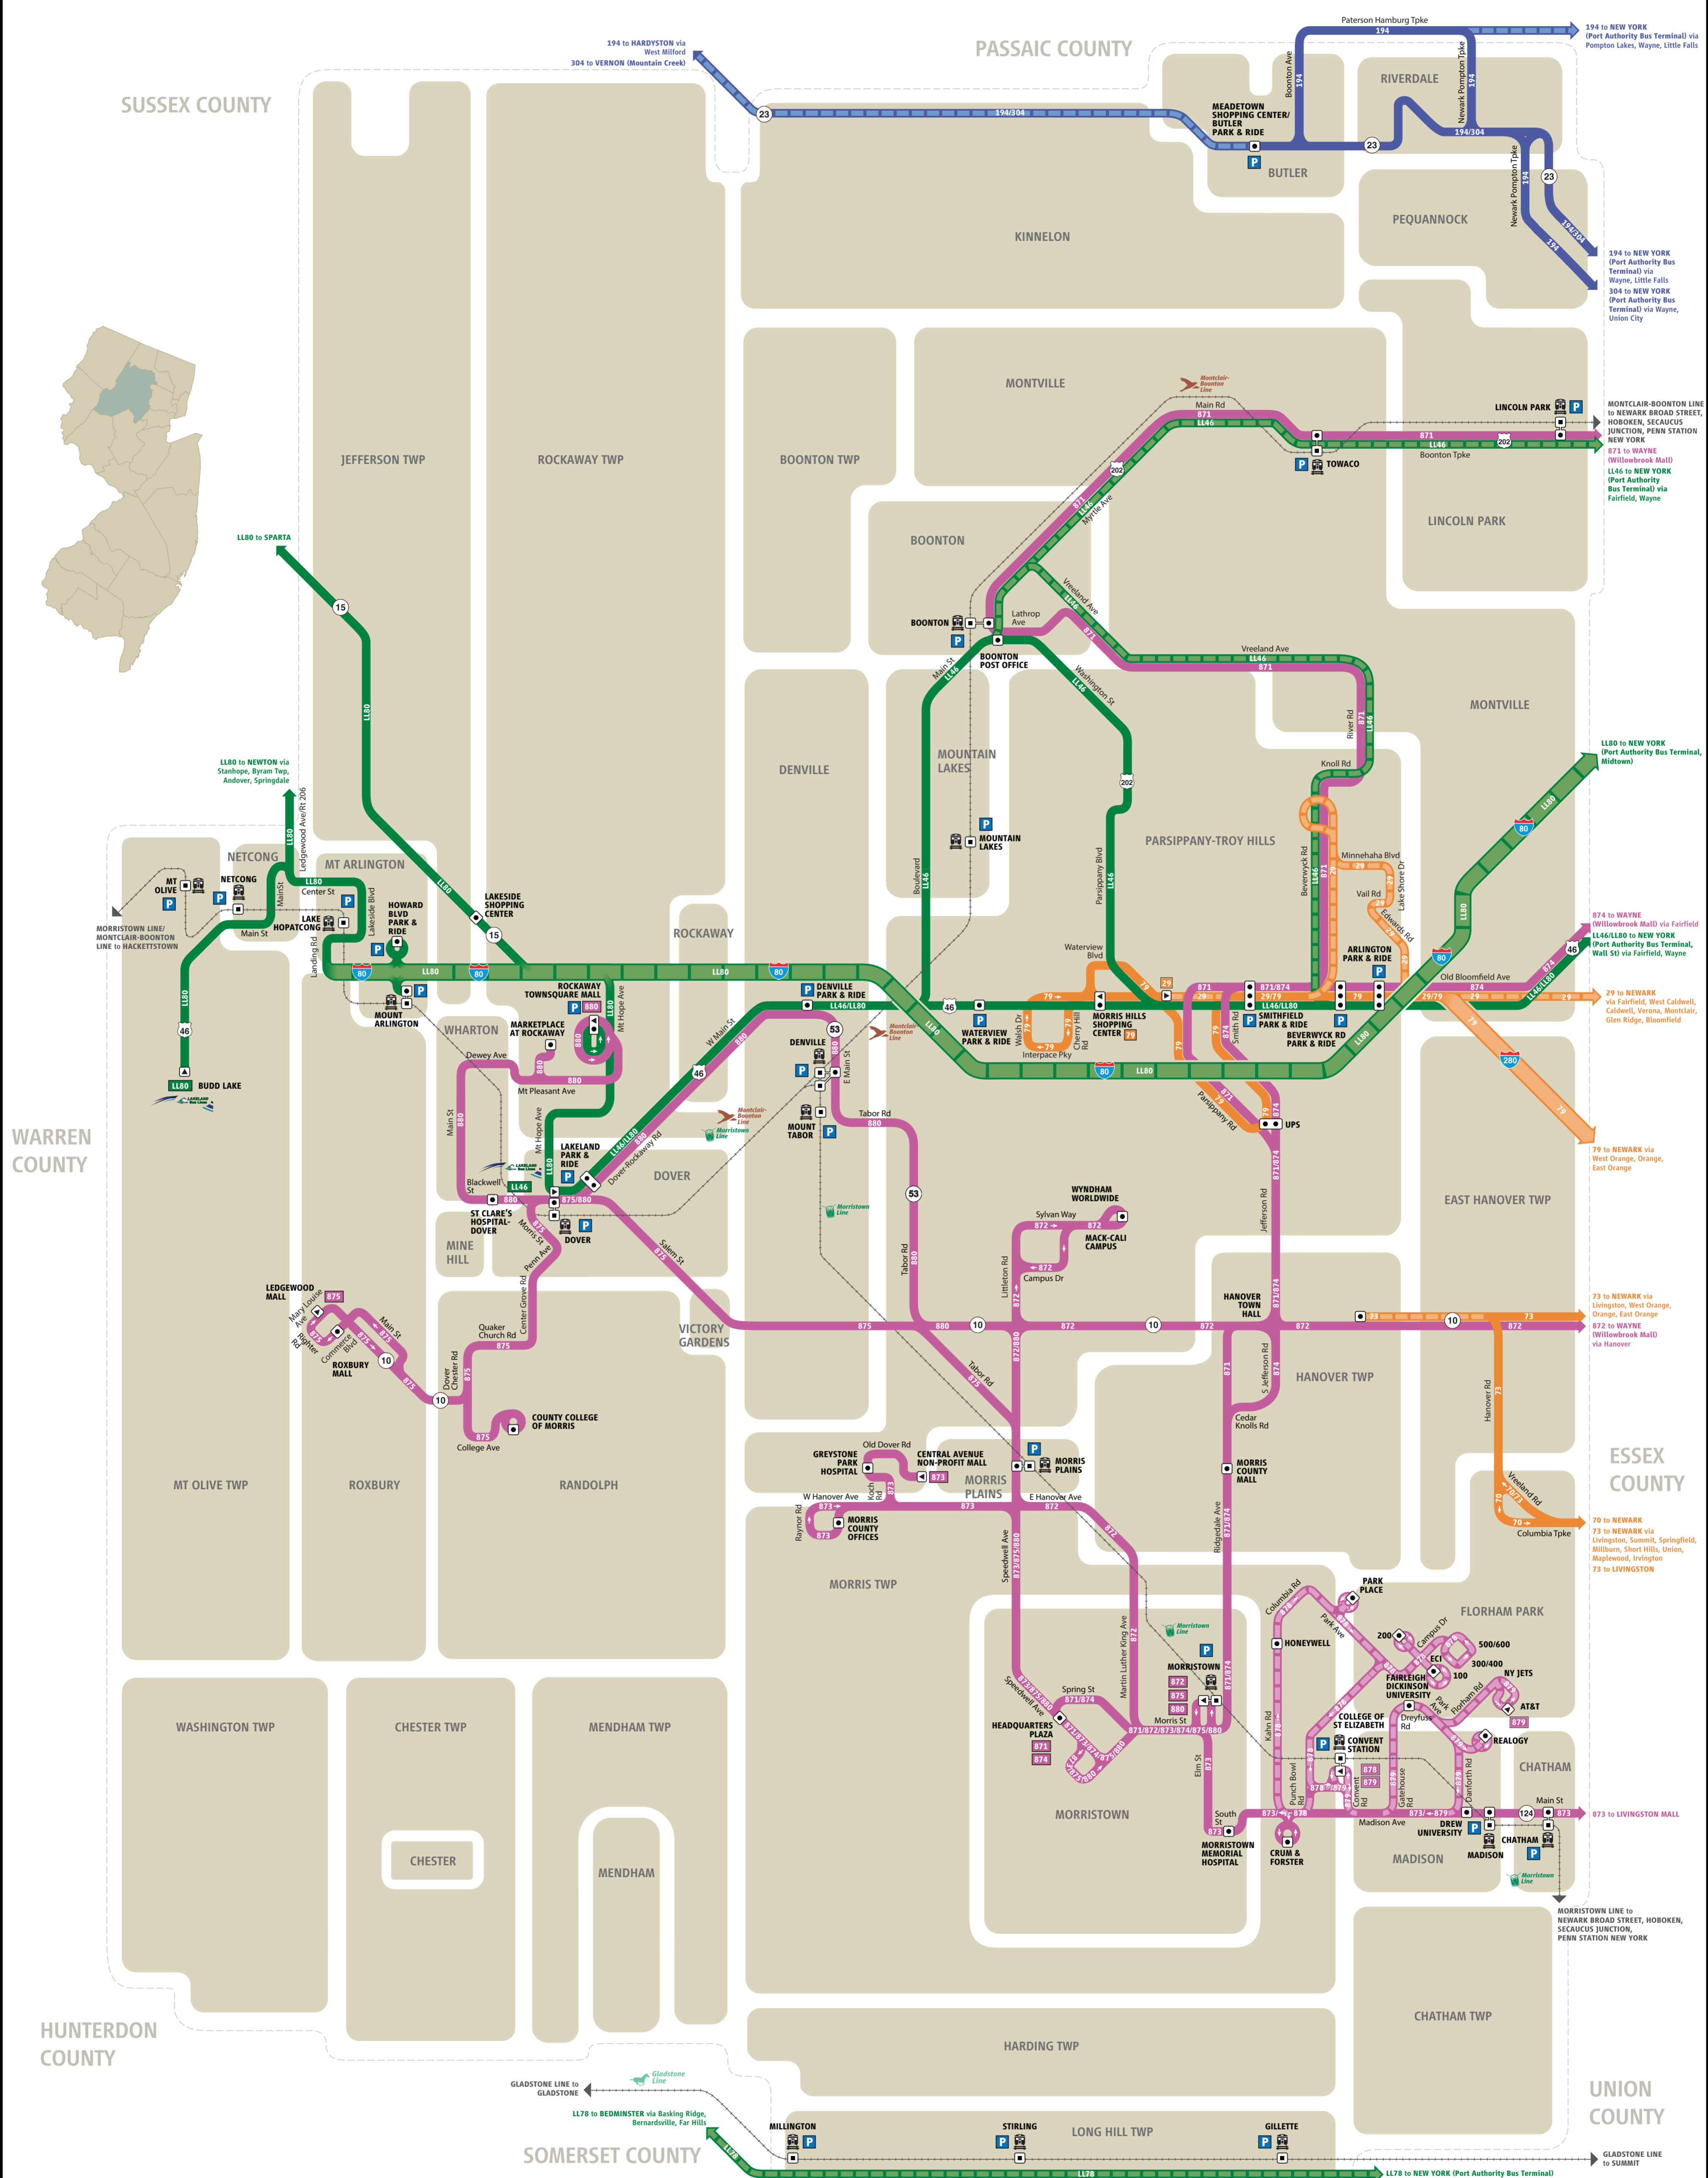

MORRIS COUNTY

Legend

Bus Routes to New York	Bus Routes to Newark	Major Transfer Stops	Park & Ride
Regular Service	Regular Service	Train Connections	Routes Continue to
Limited Service	Express Service	Route Origination	Route Terminates
Limited Express Service	Limited Service	Train Stations	Limited Route Terminates
Rail Lines	Lakeland Bus Routes		
	Regular Service		
	Limited Service		
	Limited Express Service		

NJ TRANSIT Bus Routes Shown on Map

Local Bus Routes 871 Morristown - Boonton - Willowbrook 872 Morristown - Rt 10 - Livingston 873 Greystone - Morristown - Willowbrook 874 Morristown - Willowbrook 875 Morristown - Dover - Roxbury 878 Morristown (Convent Station) - Florham Park (Campus Drive) 879 Morristown (Convent Station) - Florham Park (FDU) 880 Morristown - Dover - Rockaway	Bus Routes to New York 194 Stockholm, West Milford, New York Bus Routes to Newark 29 Bloomfield Avenue 70 Newark - Livingston Mall 73 Newark - Orange - Livingston 79 Newark - Parsippany Express For specific rate and schedule information, check timetables, call 973-275-5555 or go to www.njtransit.com	Other Providers in Morris County Lakeland Bus Lines www.lakelandbus.com 973-366-3145 - LL46 Dover - Parsippany - New York - LL78 Bedminster - Summit - New York - LL80 Sparta - Newton - Budd Lake - New York