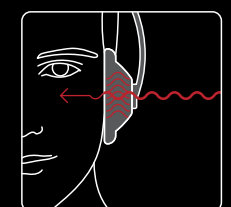

Add Music Phone Accessory Cables to convert your Shure detachable earphones into a stereo mobile headset with enhanced controls for music-enabled phones and portable devices. Two versions are available based on device compatibility.

Music Phone Accessory Cable (M+/M) sold separately

Isolation, not cancellation.

ISOLATION
Sound isolating earphones naturally block most background noise for a clear, detailed listening experience.

CANCELLATION
Noise cancellation technology uses active circuitry to counteract background noise, which may introduce artifacts into your audio.