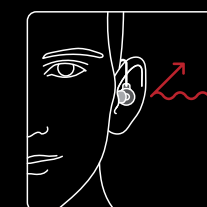

Isolation, not cancellation.

ISOLATION
Sound isolating earphones naturally block most background noise for a clear, detailed listening experience.