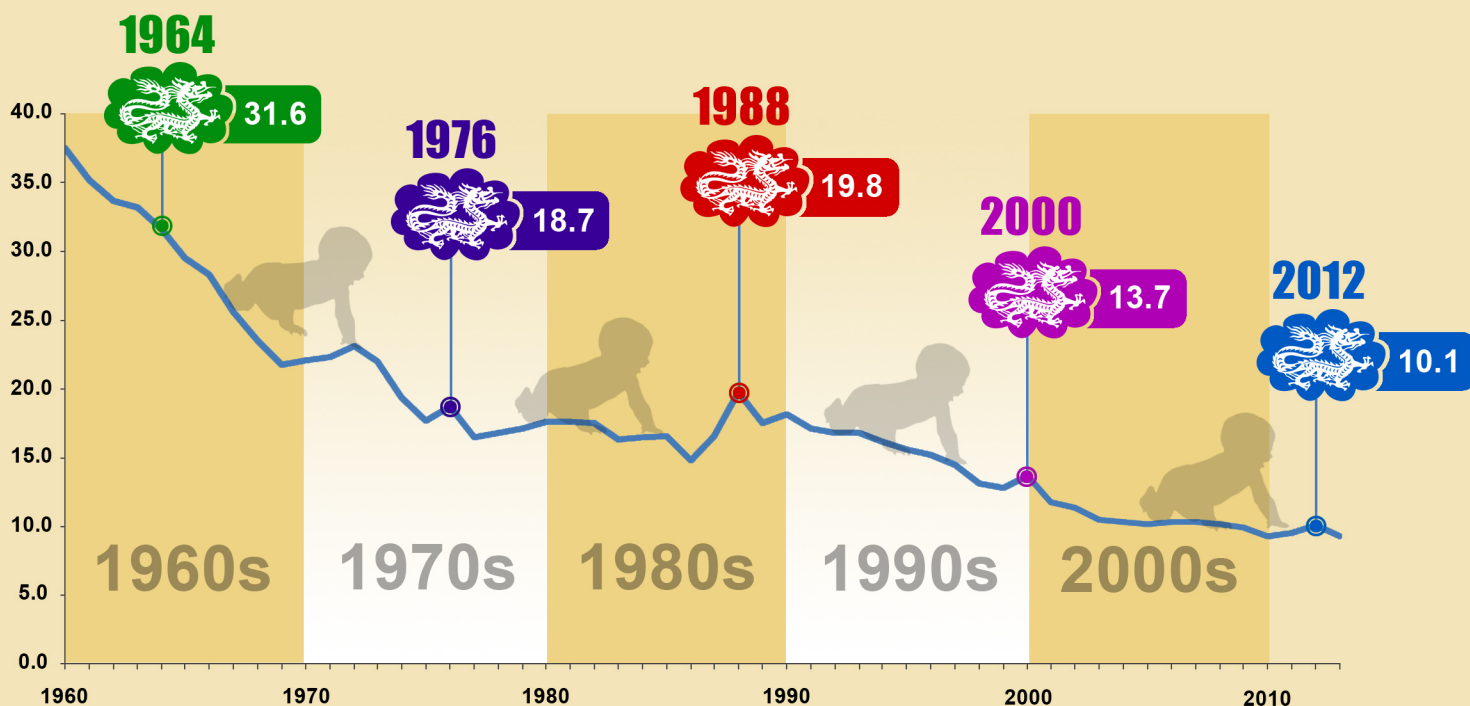

# Crude Birth Rate

Crude birth rate is the ratio of live-births to the population in the reference period. It is conventionally expressed as per thousand population.

Resident crude birth rate has generally been declining over the past decades. For the years that fall under the Chinese Zodiac sign of the Dragon, increases in the crude birth rates were registered.