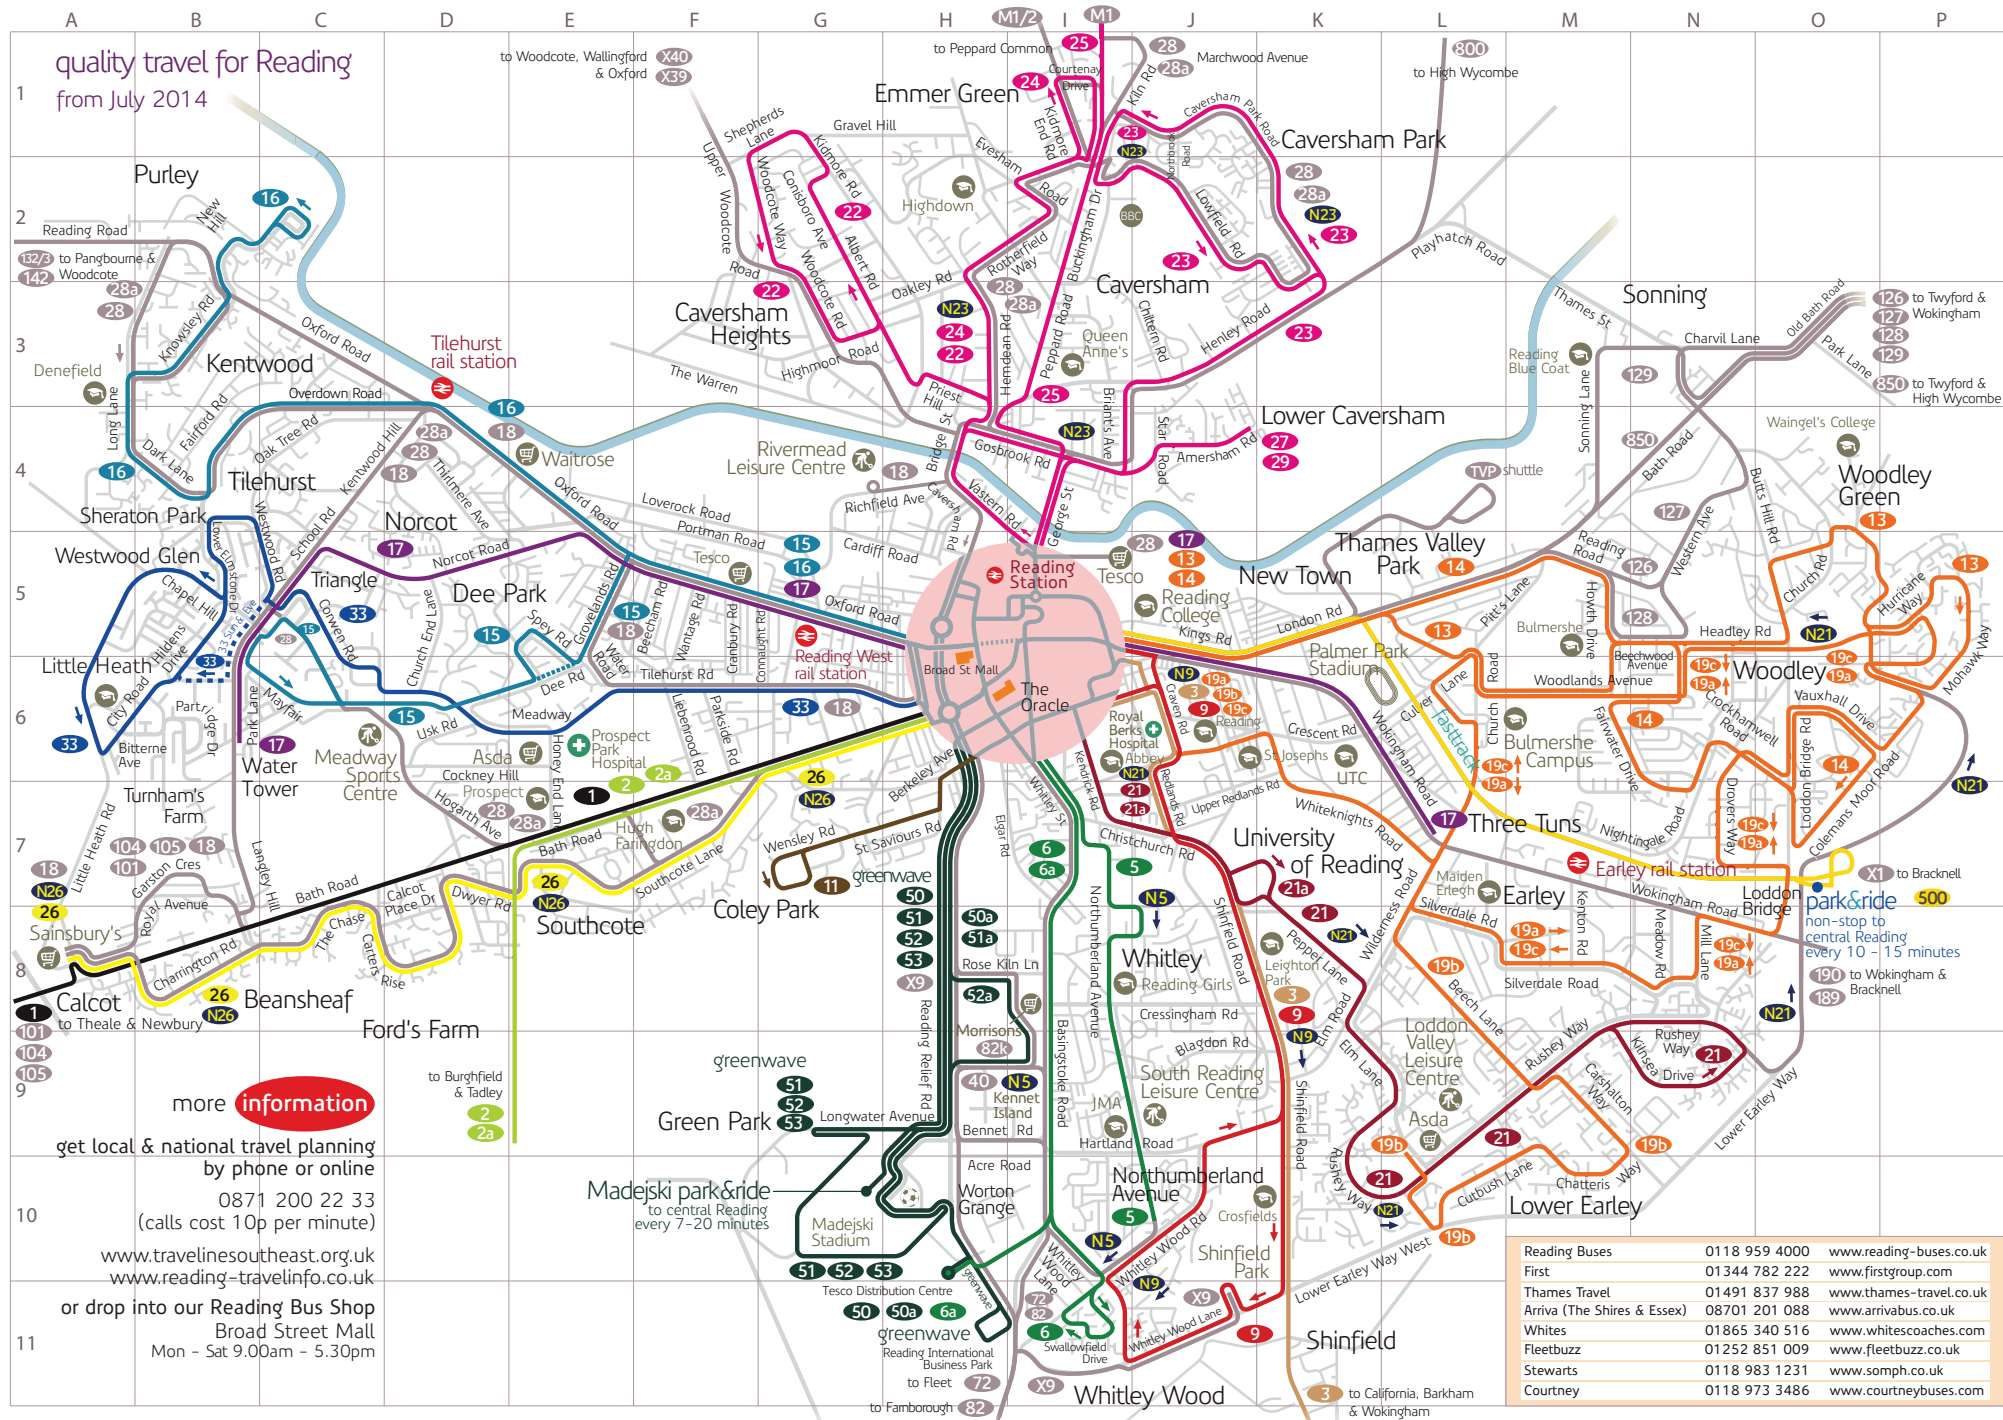

quality travel for Reading
from July 2014

more **information**

get local & national travel planning
by phone or online

0871 200 22 33
(calls cost 10p per minute)

www.travelinesoutheast.org.uk
www.reading-travelinfo.co.uk

or drop into our Reading Bus Shop
Broad Street Mall
Mon - Sat 9.00am - 5.30pm

Reading Buses	0118 959 4000	www.reading-buses.co.uk
First	01344 782 222	www.firstgroup.com
Thames Travel	01491 837 988	www.thames-travel.co.uk
Arriva (The Shires & Essex)	08701 201 088	www.arrivabus.co.uk
Whites	01865 340 516	www.whitescoaches.com
Fleetbuzz	01252 851 009	www.fleetbuzz.co.uk
Stewarts	0118 983 1231	www.somph.co.uk
Courtney	0118 973 3486	www.courtneybuses.com

park&ride
non-stop to
central Reading
every 10 - 15 minutes
190 to Wokingham &
Bracknell
189