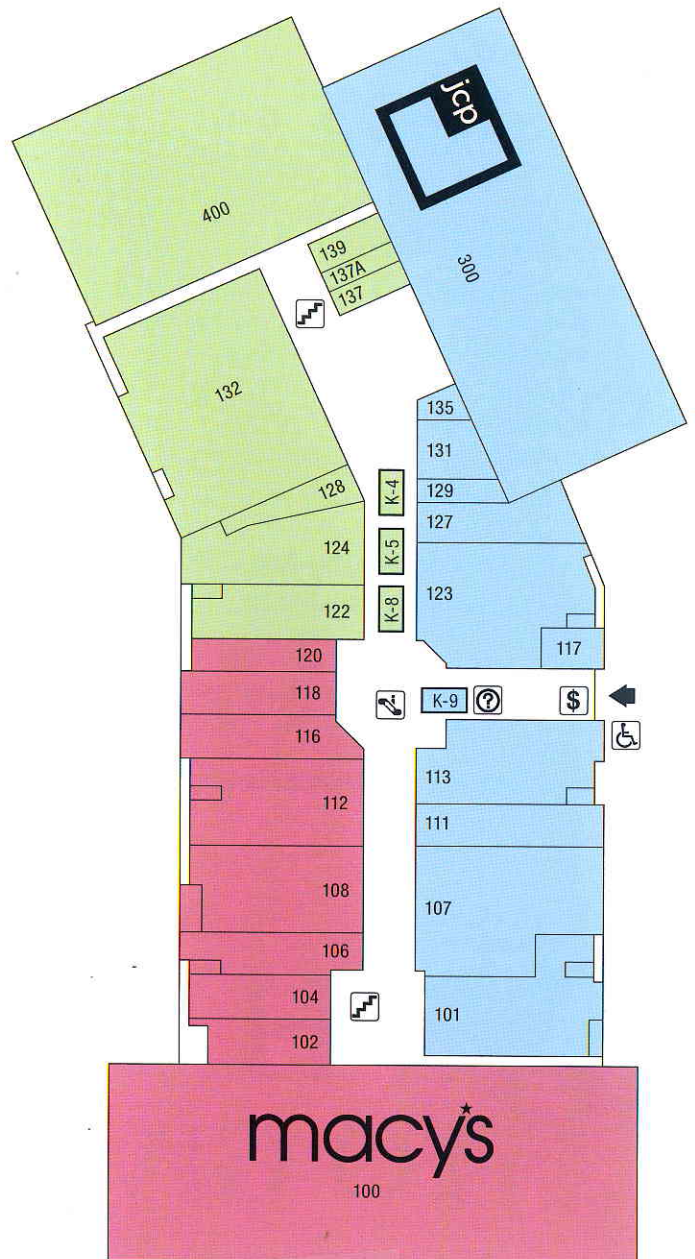

UPPER LEVEL

LOWER LEVEL

- | | | |
|--|-----------------------------|--|
| ➤ Entrance | PL Parking Lot | ☺ Customer Service |
| Ⓢ ATM | ☺ "The Eagle's Nest" | • Boobaloo Strollers |
| ♂♀ Family Restrooms | ☺ Children's Soft Play Area | • Alton Square Mall Gift Cards & Discover "Anywhere" Cards |
| ♂♀ Restrooms | MM Mall Office | • Lost and Found |
| ⬆ Escalators | ★ Security Office | • Complimentary Wheelchairs |
| ⬆ Stairs | ☺ Smoking Area | |
| ♿ Handicap Access | | |
| 🚭 Alton Square Mall is a Non-Smoking Environment | | |