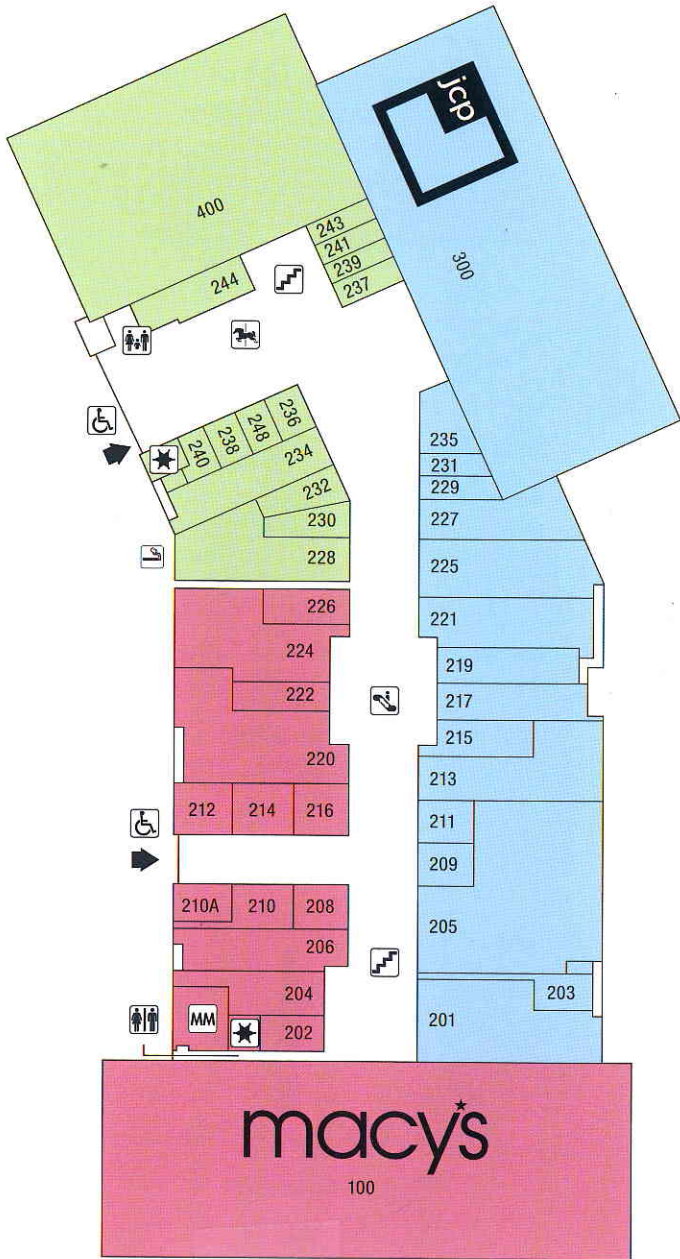

UPPER LEVEL

LOWER LEVEL

- | | | |
|--|-----------------------------|--|
| ➤ Entrance | PL Parking Lot | ☺ Customer Service |
| Ⓢ ATM | ☺ "The Eagle's Nest" | • Boobaloo Strollers |
| ♂♀ Family Restrooms | ☺ Children's Soft Play Area | • Alton Square Mall Gift Cards & Discover "Anywhere" Cards |
| ♂♀ Restrooms | MM Mall Office | • Lost and Found |
| ⬆ Escalators | ★ Security Office | • Complimentary Wheelchairs |
| ⬆ Stairs | ☺ Smoking Area | |
| ♿ Handicap Access | | |
| 🚭 Alton Square Mall is a Non-Smoking Environment | | |