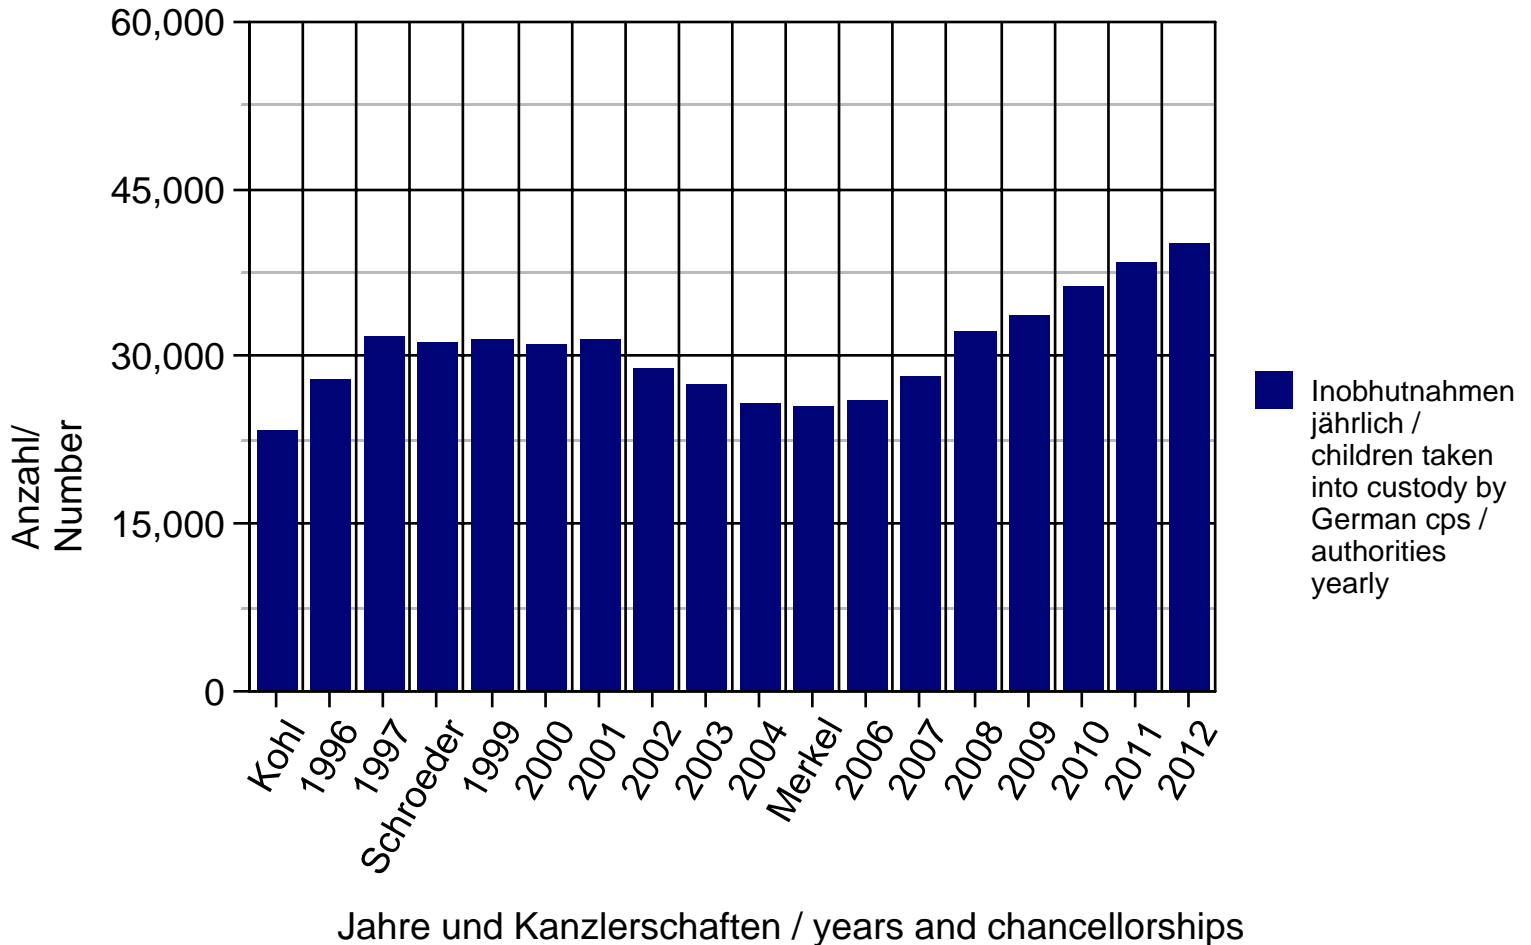

Inobhutnahmen 1995 - 2012 / children taken into custody by German child protective services / German authorities 1995 - 2012

Datenquelle: Statistisches Bundesamt / data source: German Federal Office of Statistics as of August 7, 2013