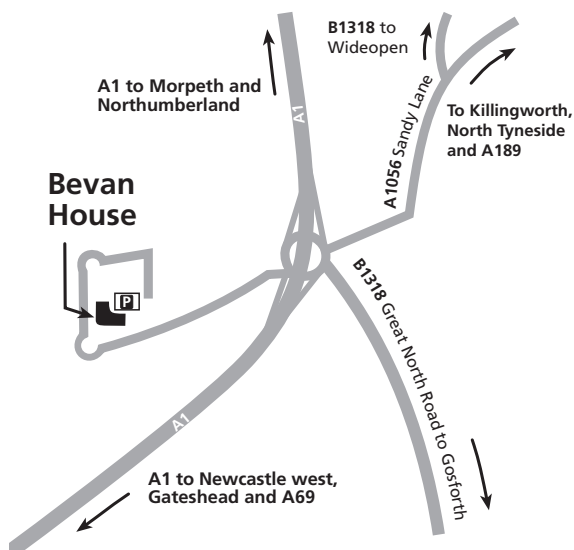

Metro

The nearest Metro station (Regent Centre) requires a bus journey to Great Park. The X40 travels via Regent Centre.

Rail

From Central Station, Newcastle - take a taxi to Great Park.

Newcastle Airport

The airport is situated 15 mins from Great Park - take a taxi to Great Park.

NHS North of Tyne

Bevan House, 1 Esh Plaza
Sir Bobby Robson Way, Great Park
Newcastle upon Tyne NE13 9BA

Reception tel: 0191 217 2500

Reception fax: 0191 217 2501

www.northoftyne.nhs.uk

Get to Bevan House **by road**

From the south

Take A1 North, exit on to the slip road signposted Great Park and Wideopen, at the traffic lights get into the left lane, exit left, move into the inside lane and proceed for half a mile, (building visible from the road on the right) at the next roundabout turn right, (third exit), enter Sir Bobby Robson Way, follow road into the Esh Plaza.

Parking is sometimes difficult, but do not use the grass verge.

From the north

Take A1 South, approach the Gosforth Park slip road on left, proceed, quarter of mile, to lights, keep to the inside lane, continue on the roundabout taking the fourth exit on to Great Park, approach traffic lights, stay inside lane, proceed until next roundabout, turn right, (third exit), into Sir Bobby Robson Way, (building visible from the road on the right) at the next roundabout turn right, then right again into the car park.