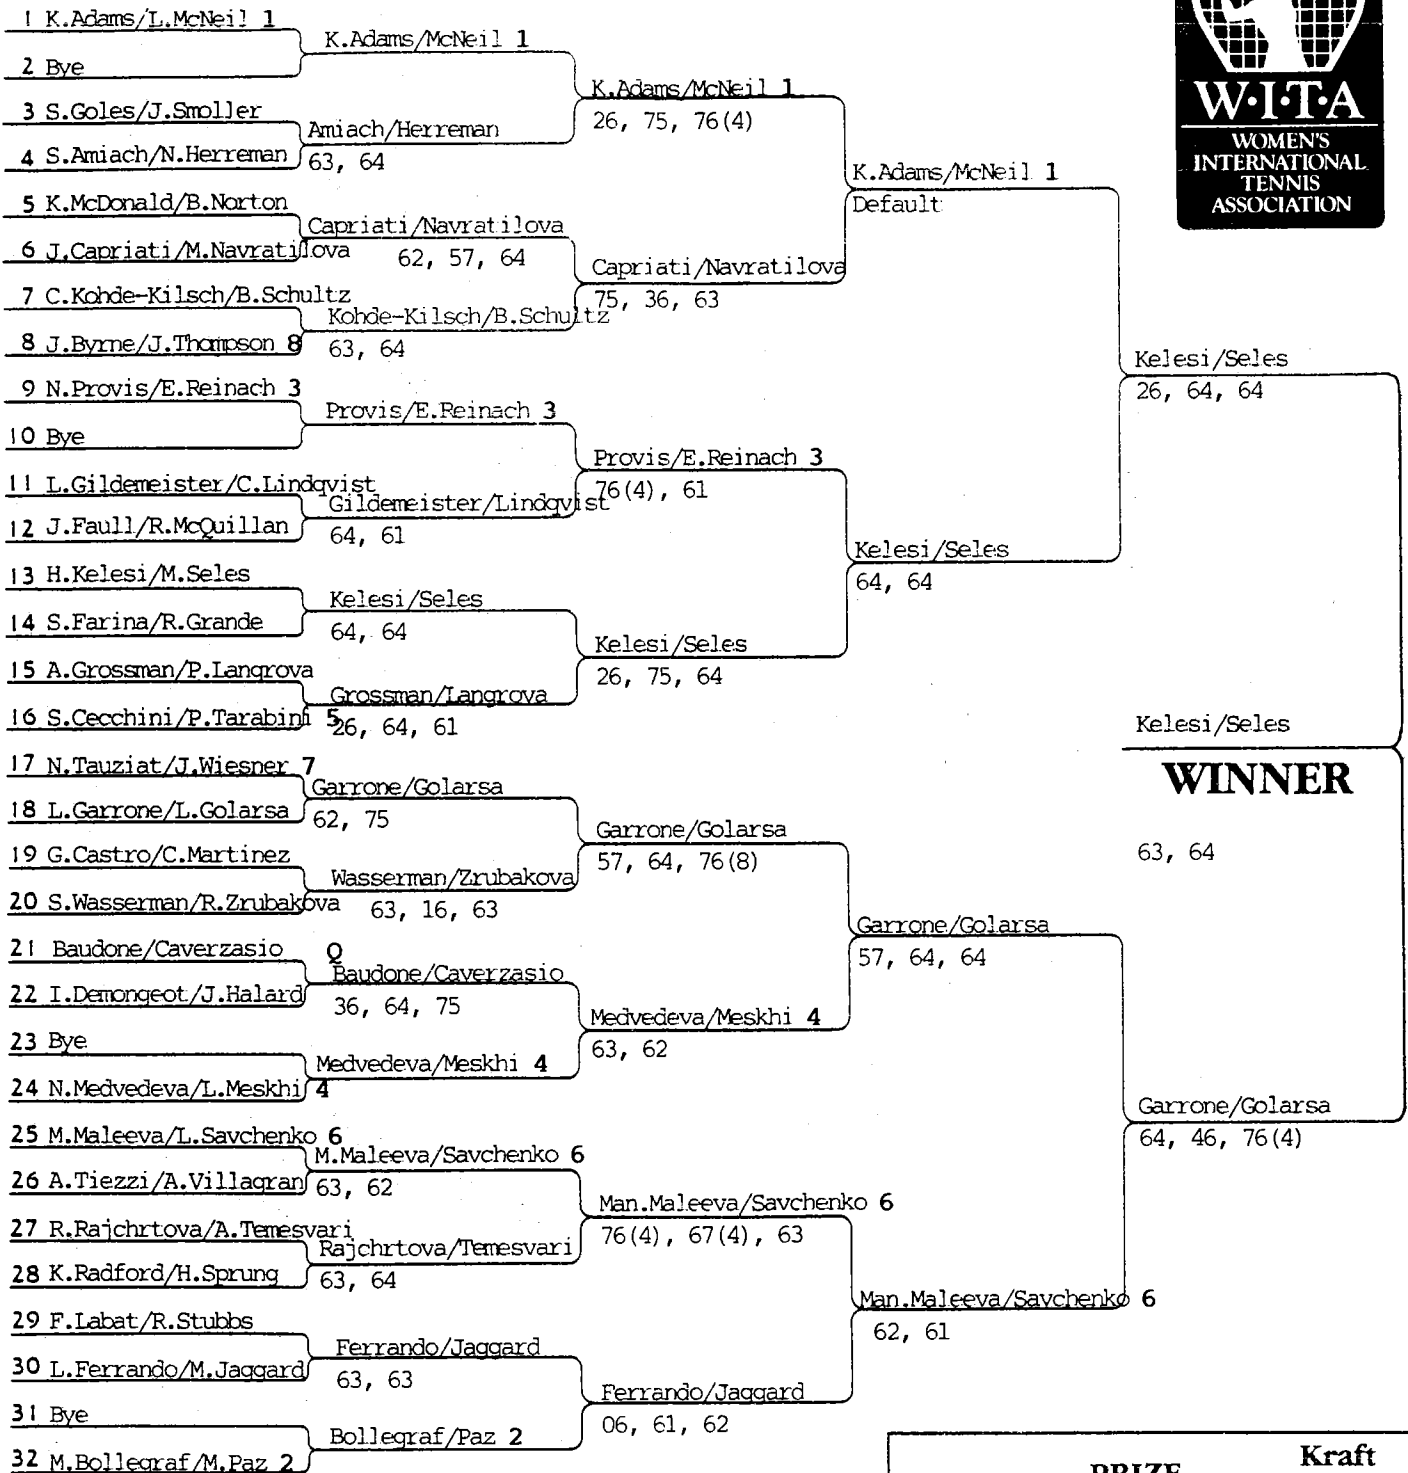

**XIVII Campionati Internazionali D'Italia
 Peugeot Open Cup**

Tournament	(Italian Open)
Location	Foro Italico Rome, Italy
Main Draw Date	May 7-13, 1990
Qualifying Date	May 5-6, 1990
Prize Money	\$500,000
Draw	56M/32Q/28D
Surface	Clay/Outdoor

	PRIZE MONEY	Kraft General Foods Points
WINNER	\$100,000	375
RUNNER-UP	40,000	265
3rd-4th	20,000	170
5th-8th	10,000	85
9th-16th	5,175	45
17th-32nd	2,750	23
33rd-64th	1,500	11

KRAFT GENERAL FOODS

WORLD TOUR

WINNER

SEEDED PLAYERS

XLVII Campionati Internazionali D'Italia
 Peugeot Open Cup (Italian Open)
 Foro Italico

Tournament City Rome, Italy
 Main Draw Date May 7-13, 1990
 Qualifying Date May 5-6, 1990
 Prize Money \$500,000
 Draw 56M/320/28D
 Surface Clay/Outdoor