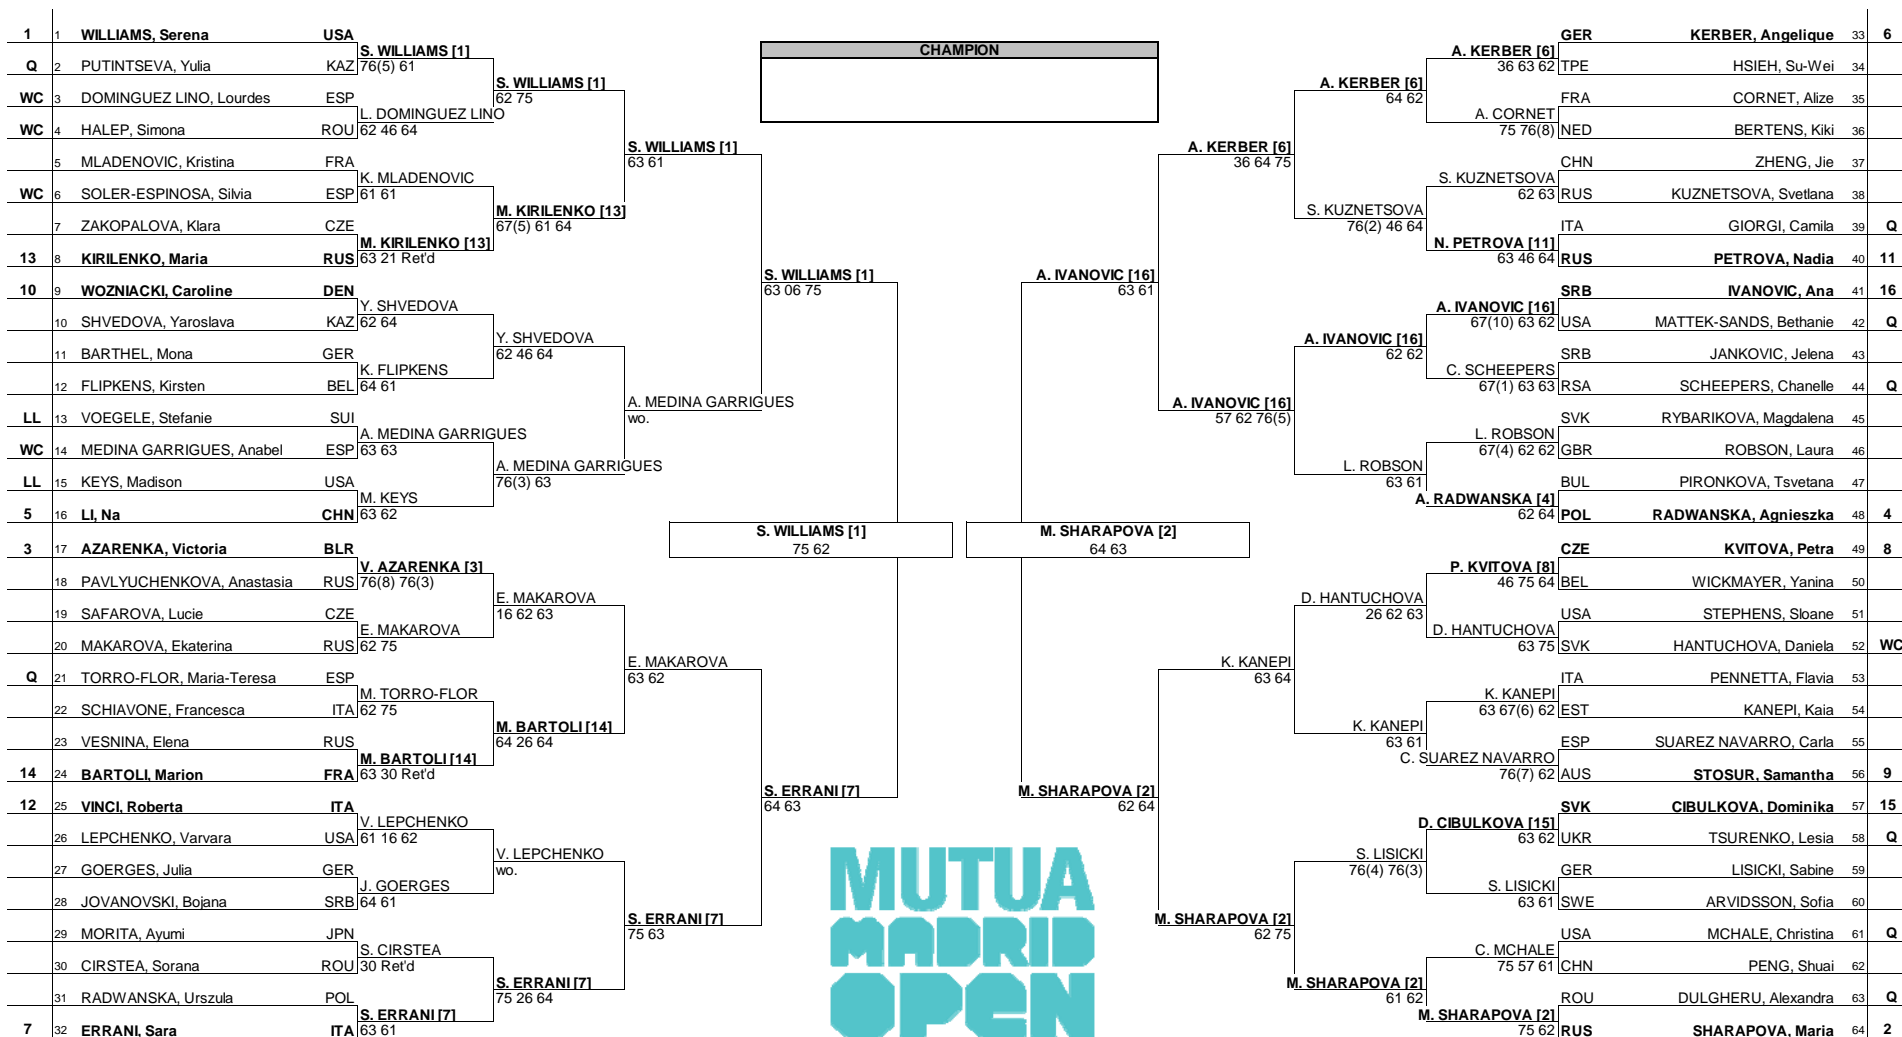

Mutua Madrid Open

MAIN DRAW SINGLES

Madrid, Spain 3-12 May, 2013

Red Clay

WTA Premier Mandatory - €4,033,254

Seeded Players		Seeded Players		On-site Prize Money Breakdown - Eur		Lucky Losers		Retirements/W.O.	
Rank	Player	Rank	Player		Pts.	Player	Reason	Player	Reason
1	WILLIAMS, Serena	9	STOSUR, Samantha	9	Winner	€ 643,000	1000	A. Morita - Left abductor strain	
2	SHARAPOVA, Maria	10	WOZNIACKI, Caroline	10	Finalists	€ 315,000	700	E. Vesnina - Lumbar spine injury	
3	AZARENKA, Victoria	11	PETROVA, Nadia	11	Semi-Finalists	€ 158,500	450	J. Goerges - Gastro illness	
4	RADWANSKA, Agnieszka	12	VINCI, Roberta	12	Quarter Finalists	€ 80,700	250	K. Zakopalova - Asthna	
5	LI, Na	13	KIRILENKO, Maria	13	3rd Round	€ 39,000	140	Y. Shvedova - Right arm injury	
6	KERBER, Angelique	14	BARTOLI, Marion	14	2nd Round	€ 20,750	80		
7	ERRANI, Sara	15	CIBULKOVA, Dominika	15	1st Round	€ 9,630	5		
8	KVI TOVA, Petra	16	IVANOVIC, Ana	16					