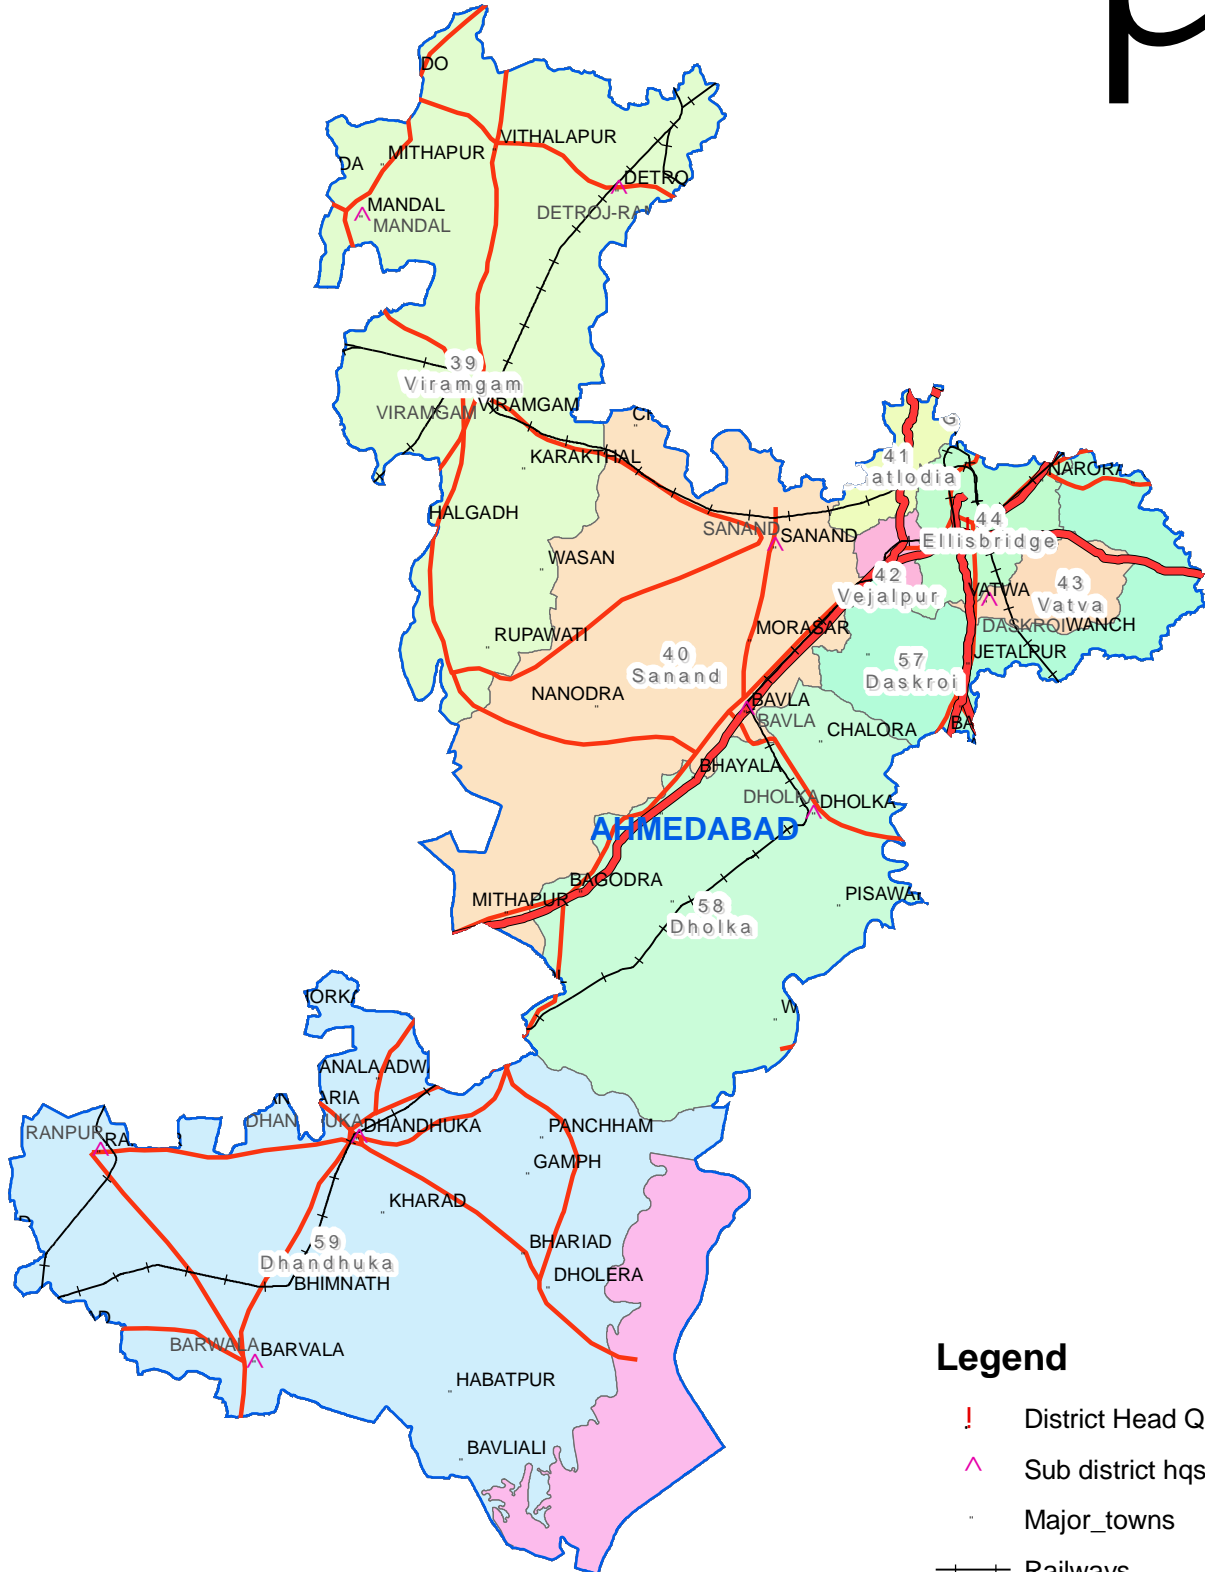

Assembly Constituencies-Post delimitation

State :Gujarat

District :Ahmadabad

Legend

- ! District Head Quarters
- △ Sub district hqs
- Major_towns
- +— Railways
- National Highways
- Other roads
- District Boundary
- Assembly_constituencies