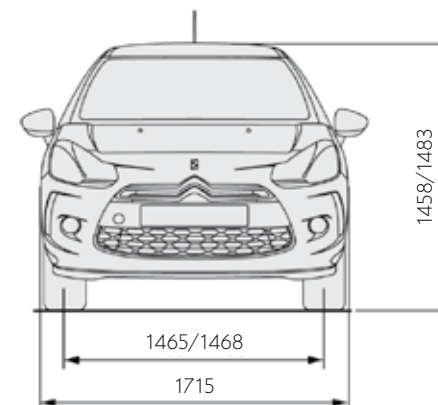

› ISOFIX

A standardised and more simple method for installing child seats, each seat is 'clicked' into place via a three point system. On Citroën DS3, Isofix is installed on the outer rear seats.

DIMENSIONS