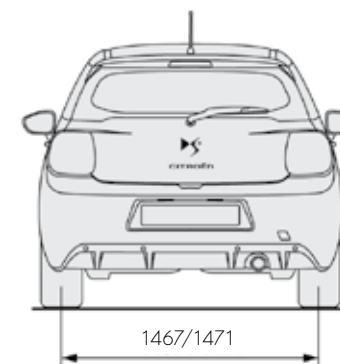

› ISOFIX

A standardised and more simple method for installing child seats, each seat is 'clicked' into place via a three point system. On Citroën DS3, Isofix is installed on the outer rear seats.

DIMENSIONS