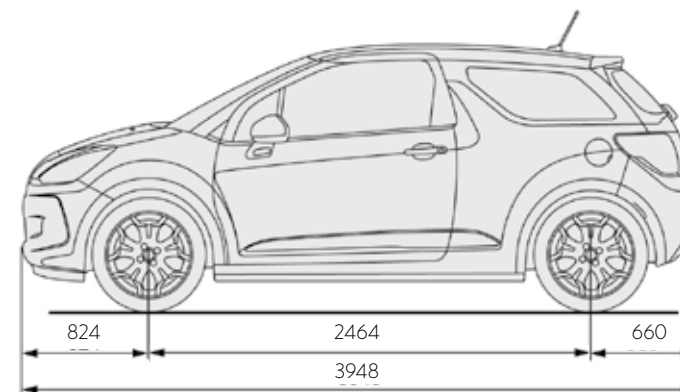

› ISOFIX

A standardised and more simple method for installing child seats, each seat is 'clicked' into place via a three point system. On Citroën DS3, Isofix is installed on the outer rear seats.

DIMENSIONS