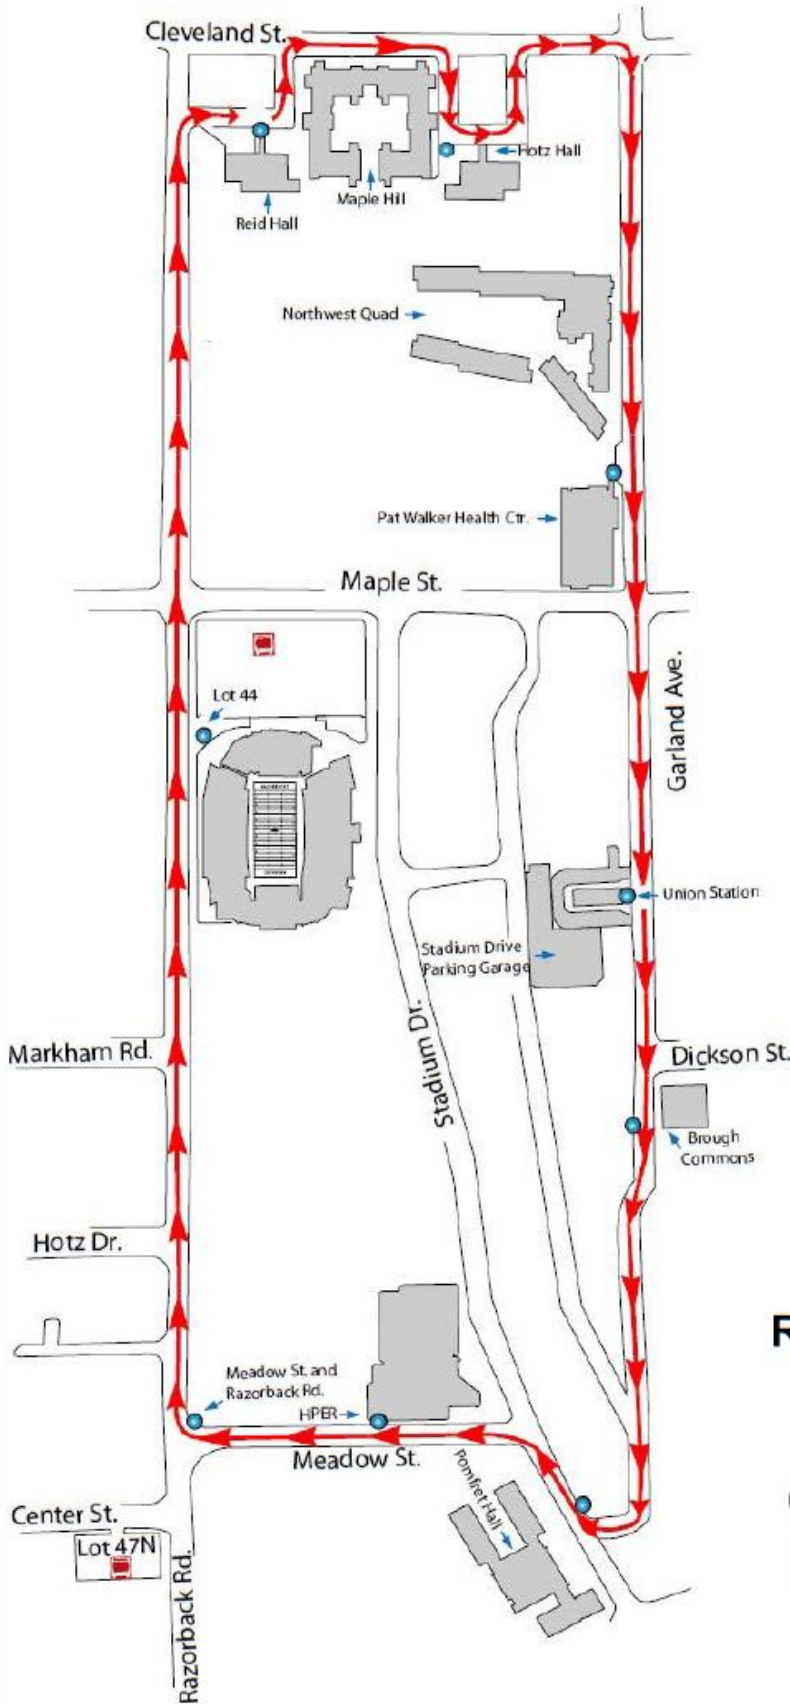

Yellow Route

7:00 a.m. - 6:00 p.m.
Monday - Friday
mid-August through mid-May

Map is not drawn to scale
Updated July 7, 2010

Legend

- Bus Stop
- Route
- Location
- Park and Ride

Razorback Transit Yellow Route

YELLOW ROUTE
 FULL SERVICE 2010 - 2011 UA Fall & Spring Semesters
 (Excluding Holiday Season)

Monday - Friday (No Saturday Service)		
Departs Union Station	Departs Reid Hall	Arrives Union Station
7:06 a.m.	6:56 a.m.	7:02 a.m.
7:22 a.m.	7:13 a.m.	7:20 a.m.
7:38 a.m.	7:29 a.m.	7:36 a.m.
7:54 a.m.	7:45 a.m.	7:52 a.m.
8:10 a.m.	8:01 a.m.	8:08 a.m.
8:26 a.m.	8:17 a.m.	8:24 a.m.
8:42 a.m.	8:33 a.m.	8:40 a.m.
8:58 a.m.	8:49 a.m.	8:56 a.m.
9:14 a.m.	9:21 a.m.	9:28 a.m.
9:30 a.m.	9:37 a.m.	9:44 a.m.
9:46 a.m.	9:53 a.m.	10:00 a.m.
10:02 a.m.	10:09 a.m.	10:16 a.m.
10:18 a.m.	10:25 a.m.	10:32 a.m.
10:34 a.m.	10:41 a.m.	10:48 a.m.
10:50 a.m.	10:57 a.m.	11:04 a.m.
11:06 a.m.	11:13 a.m.	11:20 a.m.
11:22 a.m.	11:29 a.m.	11:36 a.m.
11:38 a.m.	11:45 a.m.	11:52 a.m.
11:54 a.m.	12:01 p.m.	12:08 p.m.
12:10 p.m.	12:17 p.m.	12:24 p.m.
12:26 p.m.	12:33 p.m.	12:40 p.m.
12:42 p.m.	12:49 p.m.	12:56 p.m.
1:14 p.m.	1:21 p.m.	1:28 p.m.
1:30 p.m.	1:37 p.m.	1:44 p.m.
1:46 p.m.	1:53 p.m.	2:00 p.m.
2:02 p.m.	2:09 p.m.	2:16 p.m.
2:18 p.m.	2:25 p.m.	2:32 p.m.
2:34 p.m.	2:41 p.m.	2:48 p.m.
2:50 p.m.	2:57 p.m.	3:04 p.m.
3:06 p.m.	3:13 p.m.	3:20 p.m.
3:22 p.m.	3:29 p.m.	3:36 p.m.
3:38 p.m.	3:45 p.m.	3:52 p.m.
3:54 p.m.	4:01 p.m.	4:08 p.m.
4:10 p.m.	4:17 p.m.	4:24 p.m.
4:26 p.m.	4:33 p.m.	4:40 p.m.
4:42 p.m.	4:49 p.m.	4:56 p.m.
4:58 p.m.	5:05 p.m.	5:12 p.m.
5:14 p.m.	5:21 p.m.	5:28 p.m.
5:30 p.m.	5:37 p.m.	5:44 p.m.
5:46 p.m.	5:53 p.m.	6:00 p.m.