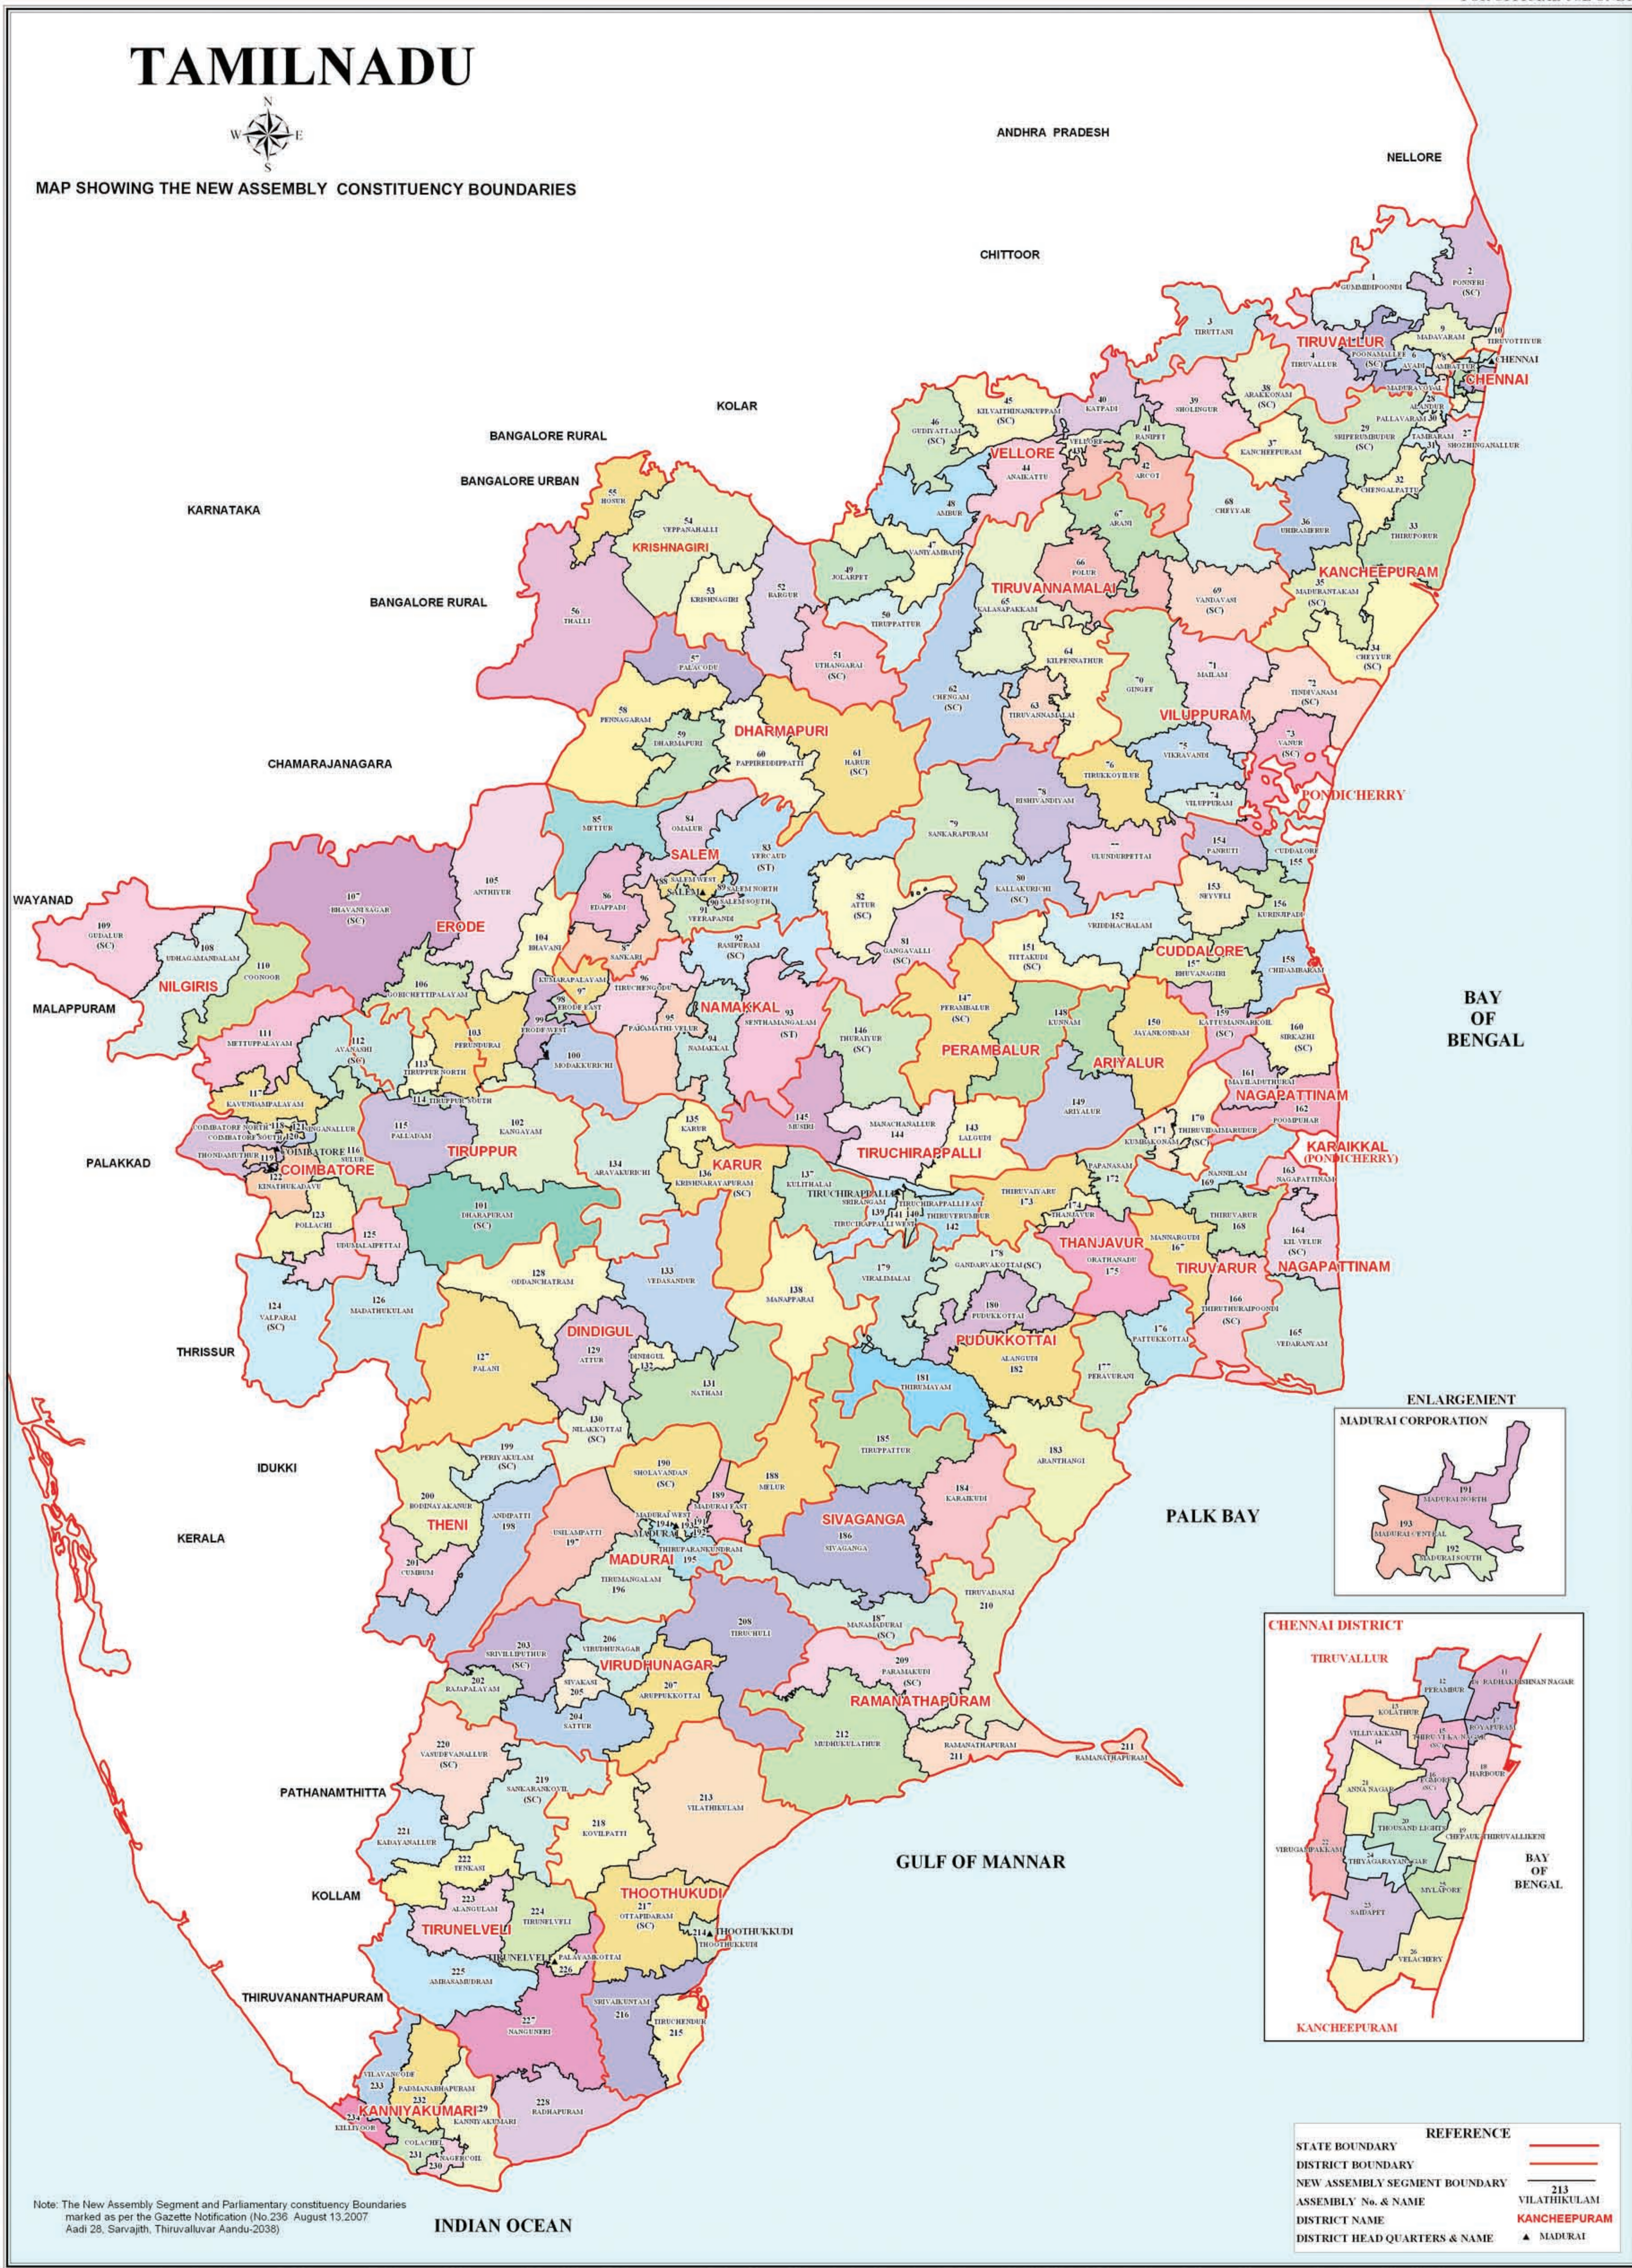

TAMILNADU

MAP SHOWING THE NEW ASSEMBLY CONSTITUENCY BOUNDARIES

REFERENCE	
STATE BOUNDARY	—
DISTRICT BOUNDARY	—
NEW ASSEMBLY SEGMENT BOUNDARY	—
ASSEMBLY No. & NAME	213 VILATHIKULAM
DISTRICT NAME	KANCHEEPURAM
DISTRICT HEAD QUARTERS & NAME	▲ MADURAI

Note: The New Assembly Segment and Parliamentary constituency Boundaries marked as per the Gazette Notification (No.236 August 13,2007. Aadi 28, Sarvajith, Thiruvallur Aandu-2038)