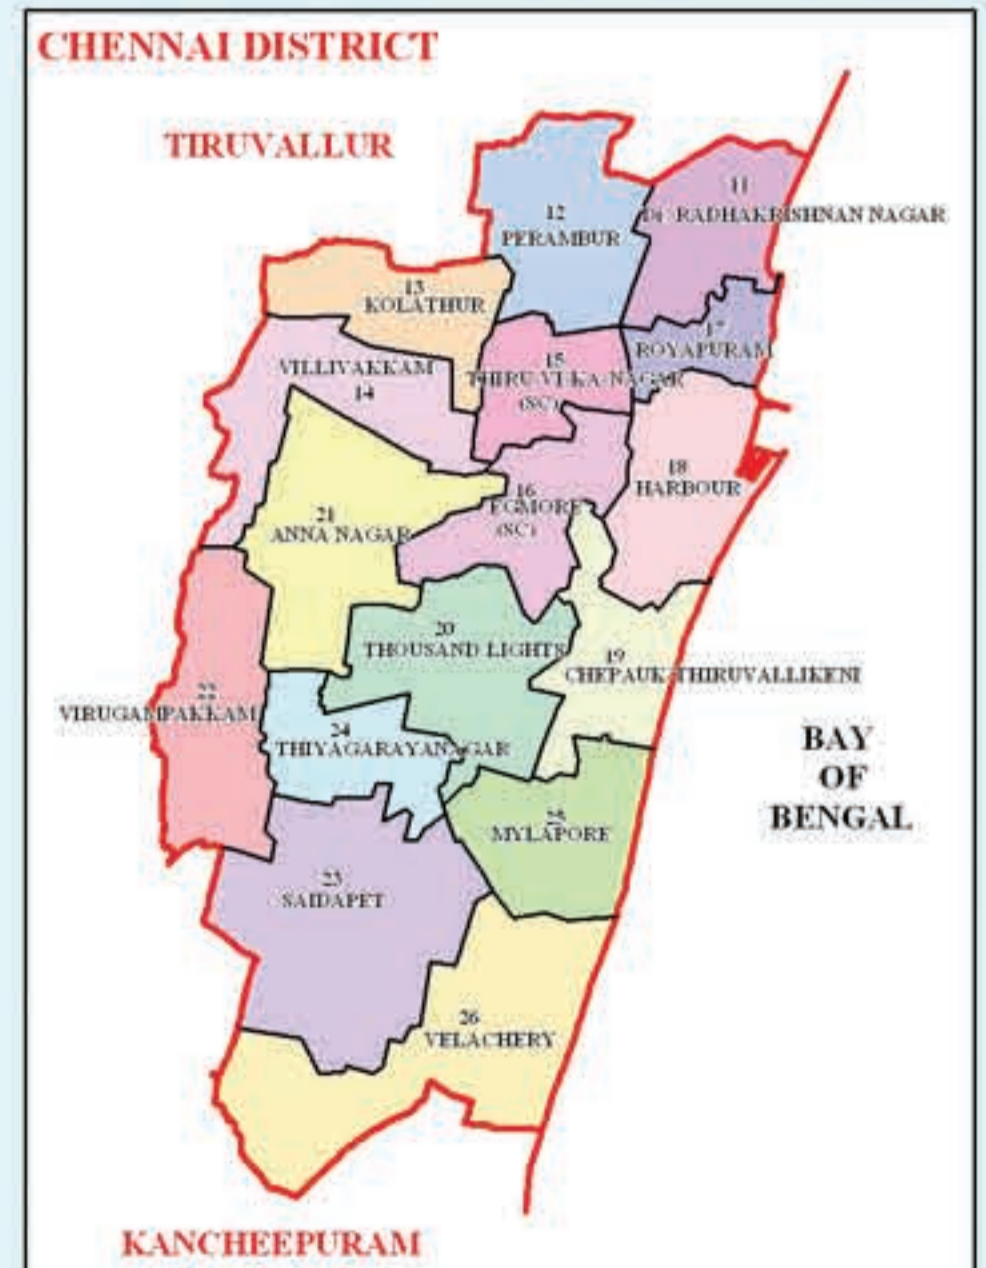

TAMILNADU

MAP SHOWING THE NEW ASSEMBLY CONSTITUENCY BOUNDARIES

REFERENCE	
STATE BOUNDARY	—
DISTRICT BOUNDARY	—
NEW ASSEMBLY SEGMENT BOUNDARY	—
ASSEMBLY No. & NAME	213 VILATHIKULAM
DISTRICT NAME	KANCHEEPURAM
DISTRICT HEAD QUARTERS & NAME	▲ MADURAI

Note: The New Assembly Segment and Parliamentary constituency Boundaries marked as per the Gazette Notification (No.236 August 13,2007. Aadi 28, Sarvajith, Thiruvallur Aandu-2038)