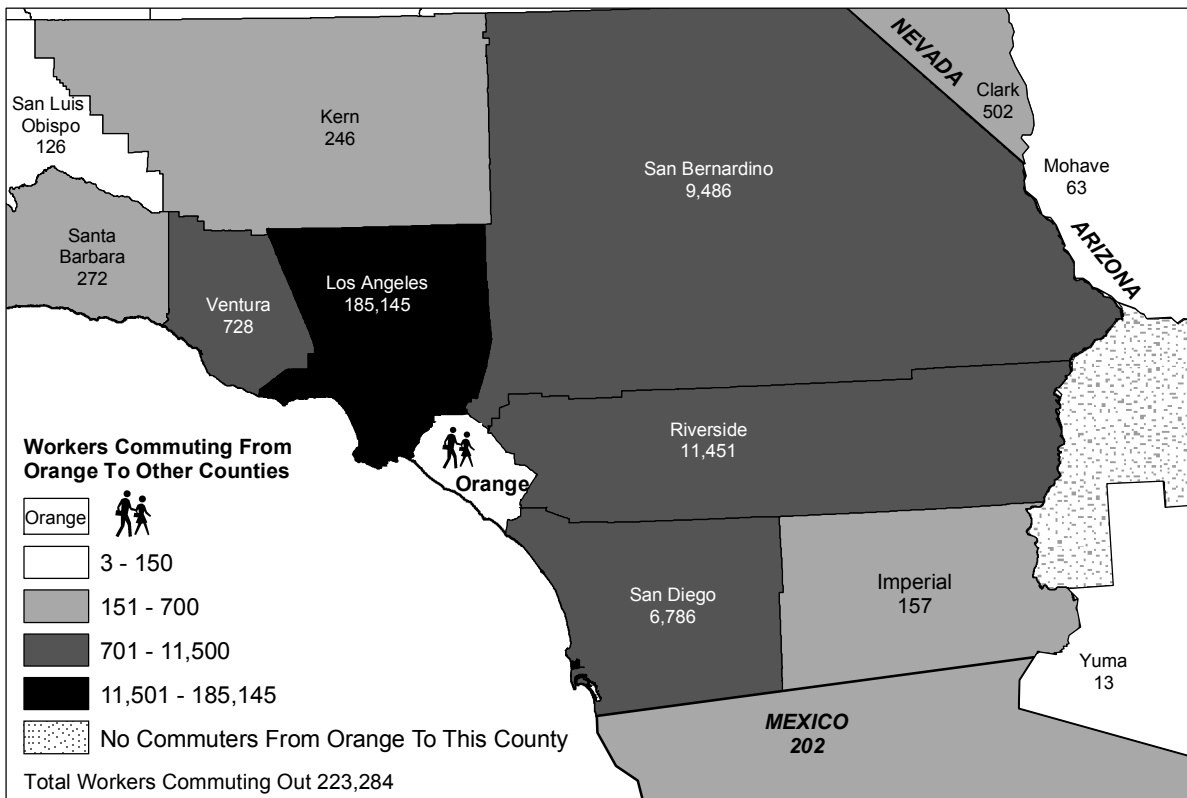

# Orange County to County Commuting

Total Workers That Live And Work In Orange 1,090,703

Data Source: U.S. Census 2000