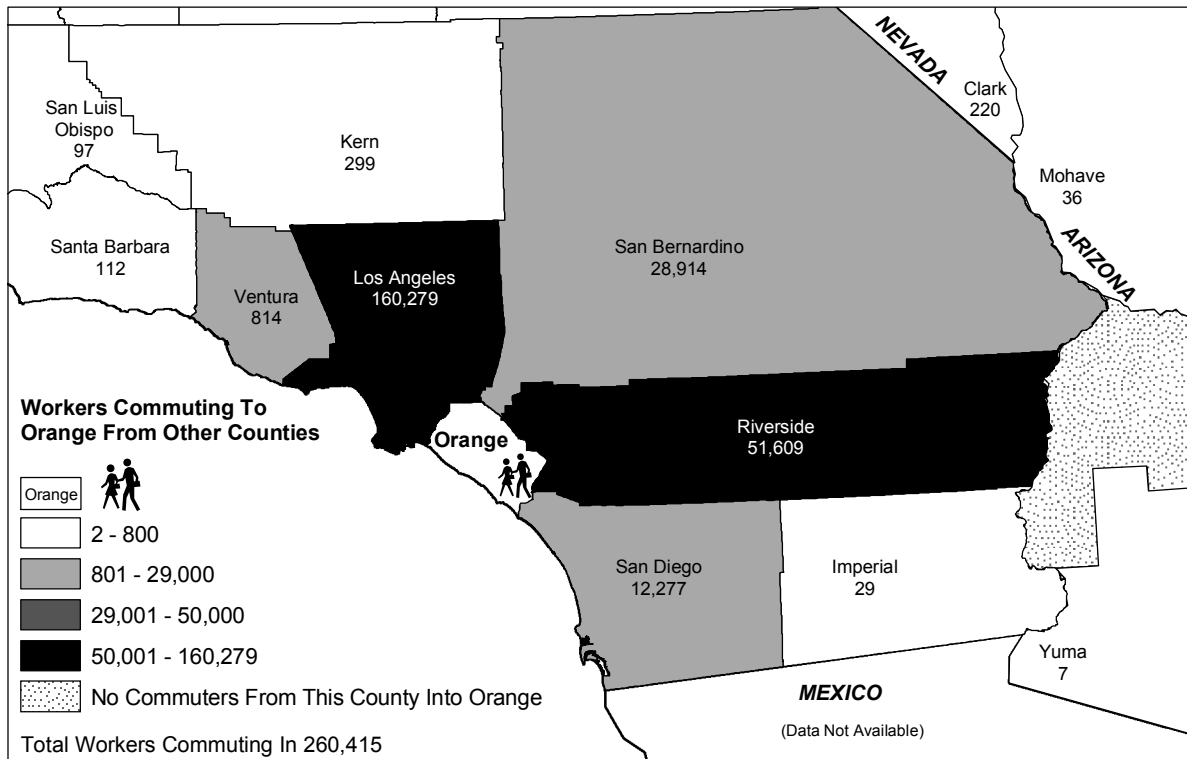

# Orange County to County Commuting

Total Workers That Live And Work In Orange 1,090,703

Data Source: U.S. Census 2000