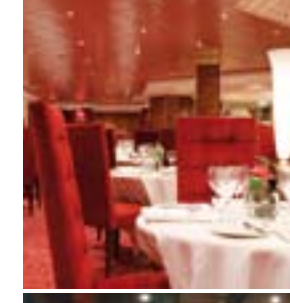

Technical characteristics of the ship

Gross tonnage	93.330 tons
Length	293,8 m
Beam	32,2 m
Height	59,64 m
Number of passengers	2.518 (on double basis)
Total cabins	1.259
Crew	1.027 people
Maximum speed	23 knots
Voltage	110/220 Volts (energy saving system)
Stabilizers	Yes
Passenger decks	13
Lifts	13
Swimming pools	3 (of which: 1 with sliding sun roof, 1 for children), 6 SPA baths
Currency on board	Euro (Mediterranean), Dollar (North America)
Environmental technology	Energy Saving and Monitoring System

Public areas
Shuffleboard, Deck Quoits, minigolf, tennis, jogging track, gymnasium, aerobics, indoor and outdoor children areas, karaoke, video games room, solarium, SPA, wellness center, beauty salon, (No 2) saunas, (No 2) turkish baths, thalassotherapy, hydrotherapy, aromatherapy, chromotherapy, yoga, bars and thematic bar, restaurants, chinese restaurant, cafeteria, internet café, discotheque, theatre, cinema, casino, library, card play room, art gallery, cigar room, photo gallery, photo shop, shopping area. Medical center, Duty Free Shops.

Cabin types