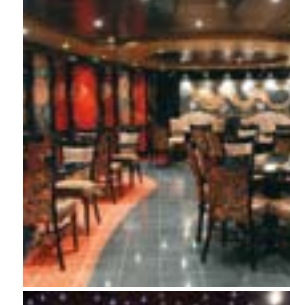

Technical characteristics of the ship

Gross tonnage	93.330 tons
Length	293,8 m
Beam	32,2 m
Height	59,64 m
Number of passengers	2.518 (on double basis)
Total cabins	1.259
Crew	1.027 people
Maximum speed	23 knots
Voltage	110/220 Volts (energy saving system)
Stabilizers	Yes
Passenger decks	13
Lifts	13
Swimming pools	3 (of which: 1 with sliding sun roof, 1 for children), 6 SPA baths
Currency on board	Euro (Mediterranean), Dollar (North America)
Environmental technology	Energy Saving and Monitoring System

Public areas
Shuffleboard, Deck Quoits, minigolf, tennis, jogging track, gymnasium, aerobics, indoor and outdoor children areas, karaoke, video games room, solarium, SPA, wellness center, beauty salon, (No 2) saunas, (No 2) turkish baths, thalassotherapy, hydrotherapy, aromatherapy, chromotherapy, yoga, bars and thematic bar, restaurants, chinese restaurant, cafeteria, internet café, discotheque, theatre, cinema, casino, library, card play room, art gallery, cigar room, photo gallery, photo shop, shopping area. Medical center, Duty Free Shops.

Cabin types