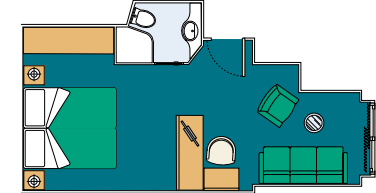

Family-size suite with balcony