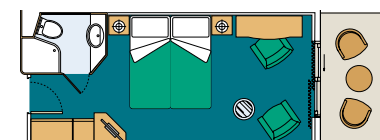

Outside cabin with balcony