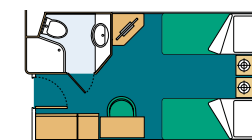

Inside cabin