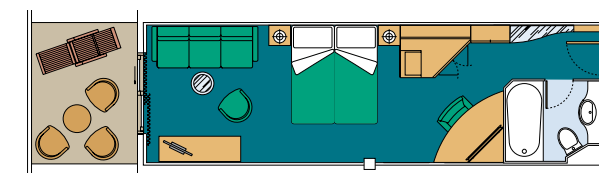

De Luxe Suite with balcony

Note: some cabins on the Camogli Deck have the view blocked.

Common services

Various services	Seats	Use	Surface (m²)	Deck
Le Gocce	62	Reception, Information office	250	5 Sorrento
Medical Center	9	Medical center, first aid station	230	5 Sorrento
MSC Travel Agency	7	Excursion office	73	6 Portofino
Art Gallery	26	Art gallery	200	7 Amalfi

Lounges / Conference Rooms	Seats	Use	Surface (m²)	Deck
Tiger Bar	439	Bar, music, dance floor	880	6 Portofino
Magnifica Meeting Room	26	Meeting room, conferences	35	6 Portofino
Royal Theatre	1.240	Theatre, shows, conferences	1.249	6 Portofino 7 Amalfi
L'Ametista Lounge	330	Bar, shows, music, dance floor	850	7 Amalfi

Incentive facilities

The ship is equipped with advanced sound and light systems, video projection equipment and a computer operated plasma wall. A high-tech vision sharing system will allow vision from any given source on the ship to be shared throughout the ship, or to specific lounges or public areas.

Public areas

Restaurants	Seats	Use	Surface (m²)	Deck
L'Edera	720	Upper restaurant	1.120	5 Sorrento
Quattro Venti	714	Lower restaurant	1.120	6 Portofino
Shanghai	54	Chinese restaurant	130	7 Amalfi
Sahara	472	Cafeteria	1.977	13 Porto Cervo
L'Oasi	250	A la carte restaurant	770	13 Porto Cervo

Bars / Lounges	Seats	Use	Surface (m²)	Deck
Le Gocce Bar	142	Bar reception	400	5 Sorrento
Sequoia Bar	45	Prediner bar	190	6 Portofino
Ruby Bar	45	Prediner bar	190	6 Portofino
Topazio Bar	220	Coffee bar	500	6 Portofino
L'Olimpiade	120	Themed sports bar	300	7 Amalfi
Cyber Café	24	Internet café	128	7 Amalfi
Cuba Lounge	32	Cigar room, smokers room	140	7 Amalfi
La Barchetta Bar		Indoor pool bar	880	13 Porto Cervo

Outdoor bars	Seats	Use	Surface (m²)	Deck
La Conchiglia Bar		Outdoor Pool bar		13 Porto Cervo
Il Bar del Sole		Outdoor bar		16 Sport