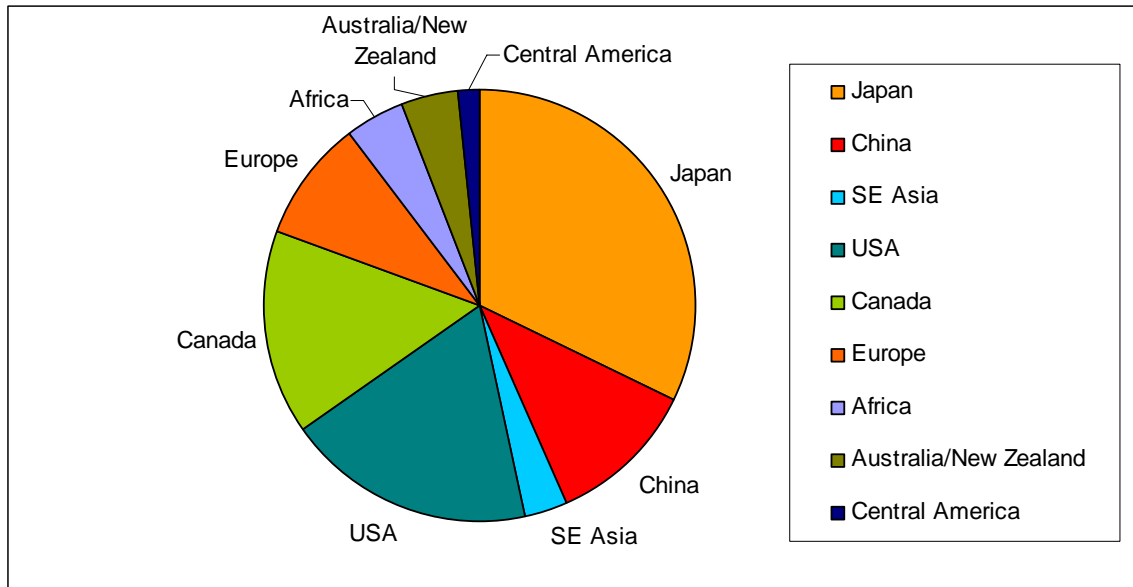

**British Columbia
Local Government
Twinning Inventory**

September, 2007

UNION OF
BRITISH
COLUMBIA
MUNICIPALITIES

**BRITISH
COLUMBIA**

The Best Place on Earth

British Columbia Local Government - International Twinning Inventory
September 2007

British Columbia Community	Sister City(s)
Abbotsford	Fukagawa-shi, Hokkaido, Japan (1998)
Alert Bay	San Juan Del Sur, Nicaragua
Ashcroft	Bifuka-cho, Hokkaido, Japan (1994)
Burnaby	Kushiro-Shi, Hokkaido, Japan (1965); Loughborough, England; El-Zapotal, El Salvador, Central America (dormant at this time); Mesa Arizona, USA; Gatineau, Quebec, Canada.
Campbell River	Ishikari-shi Hokkaido, Japan (1983)
Castlegar	Yueyang, China (Dormant); Embetsu-cho, Hokkaido, Japan (1989); Stephenville, Newfoundland, Canada.
Chetwynd	Everett, Washington, USA; Juneau, Alaska, USA
Chilliwack	Mt. Vernon, Washington
Colwood	Shika-cho, Ishikawa-ken, Japan (1999)
Comox	Carbonear, Newfoundland, Canada; Sain-Jean Port St. Joli, Quebec, Canada.
Coquitlam	Ormoc, Philippines; Laizhou City, China
Courtenay	Desert Hot Springs, California, USA; Rovinj, Croatia
Cranbrook	Coeur d'Alene, Idaho, USA
Creston	Kaminoho-mura, Gifu-ken, Japan (1991)
Duncan	Kaikohe, New Zealand; Montmagny, Quebec, Canada; Meru, Kenya
Cumberland	Putian, Fujian, China (2007)