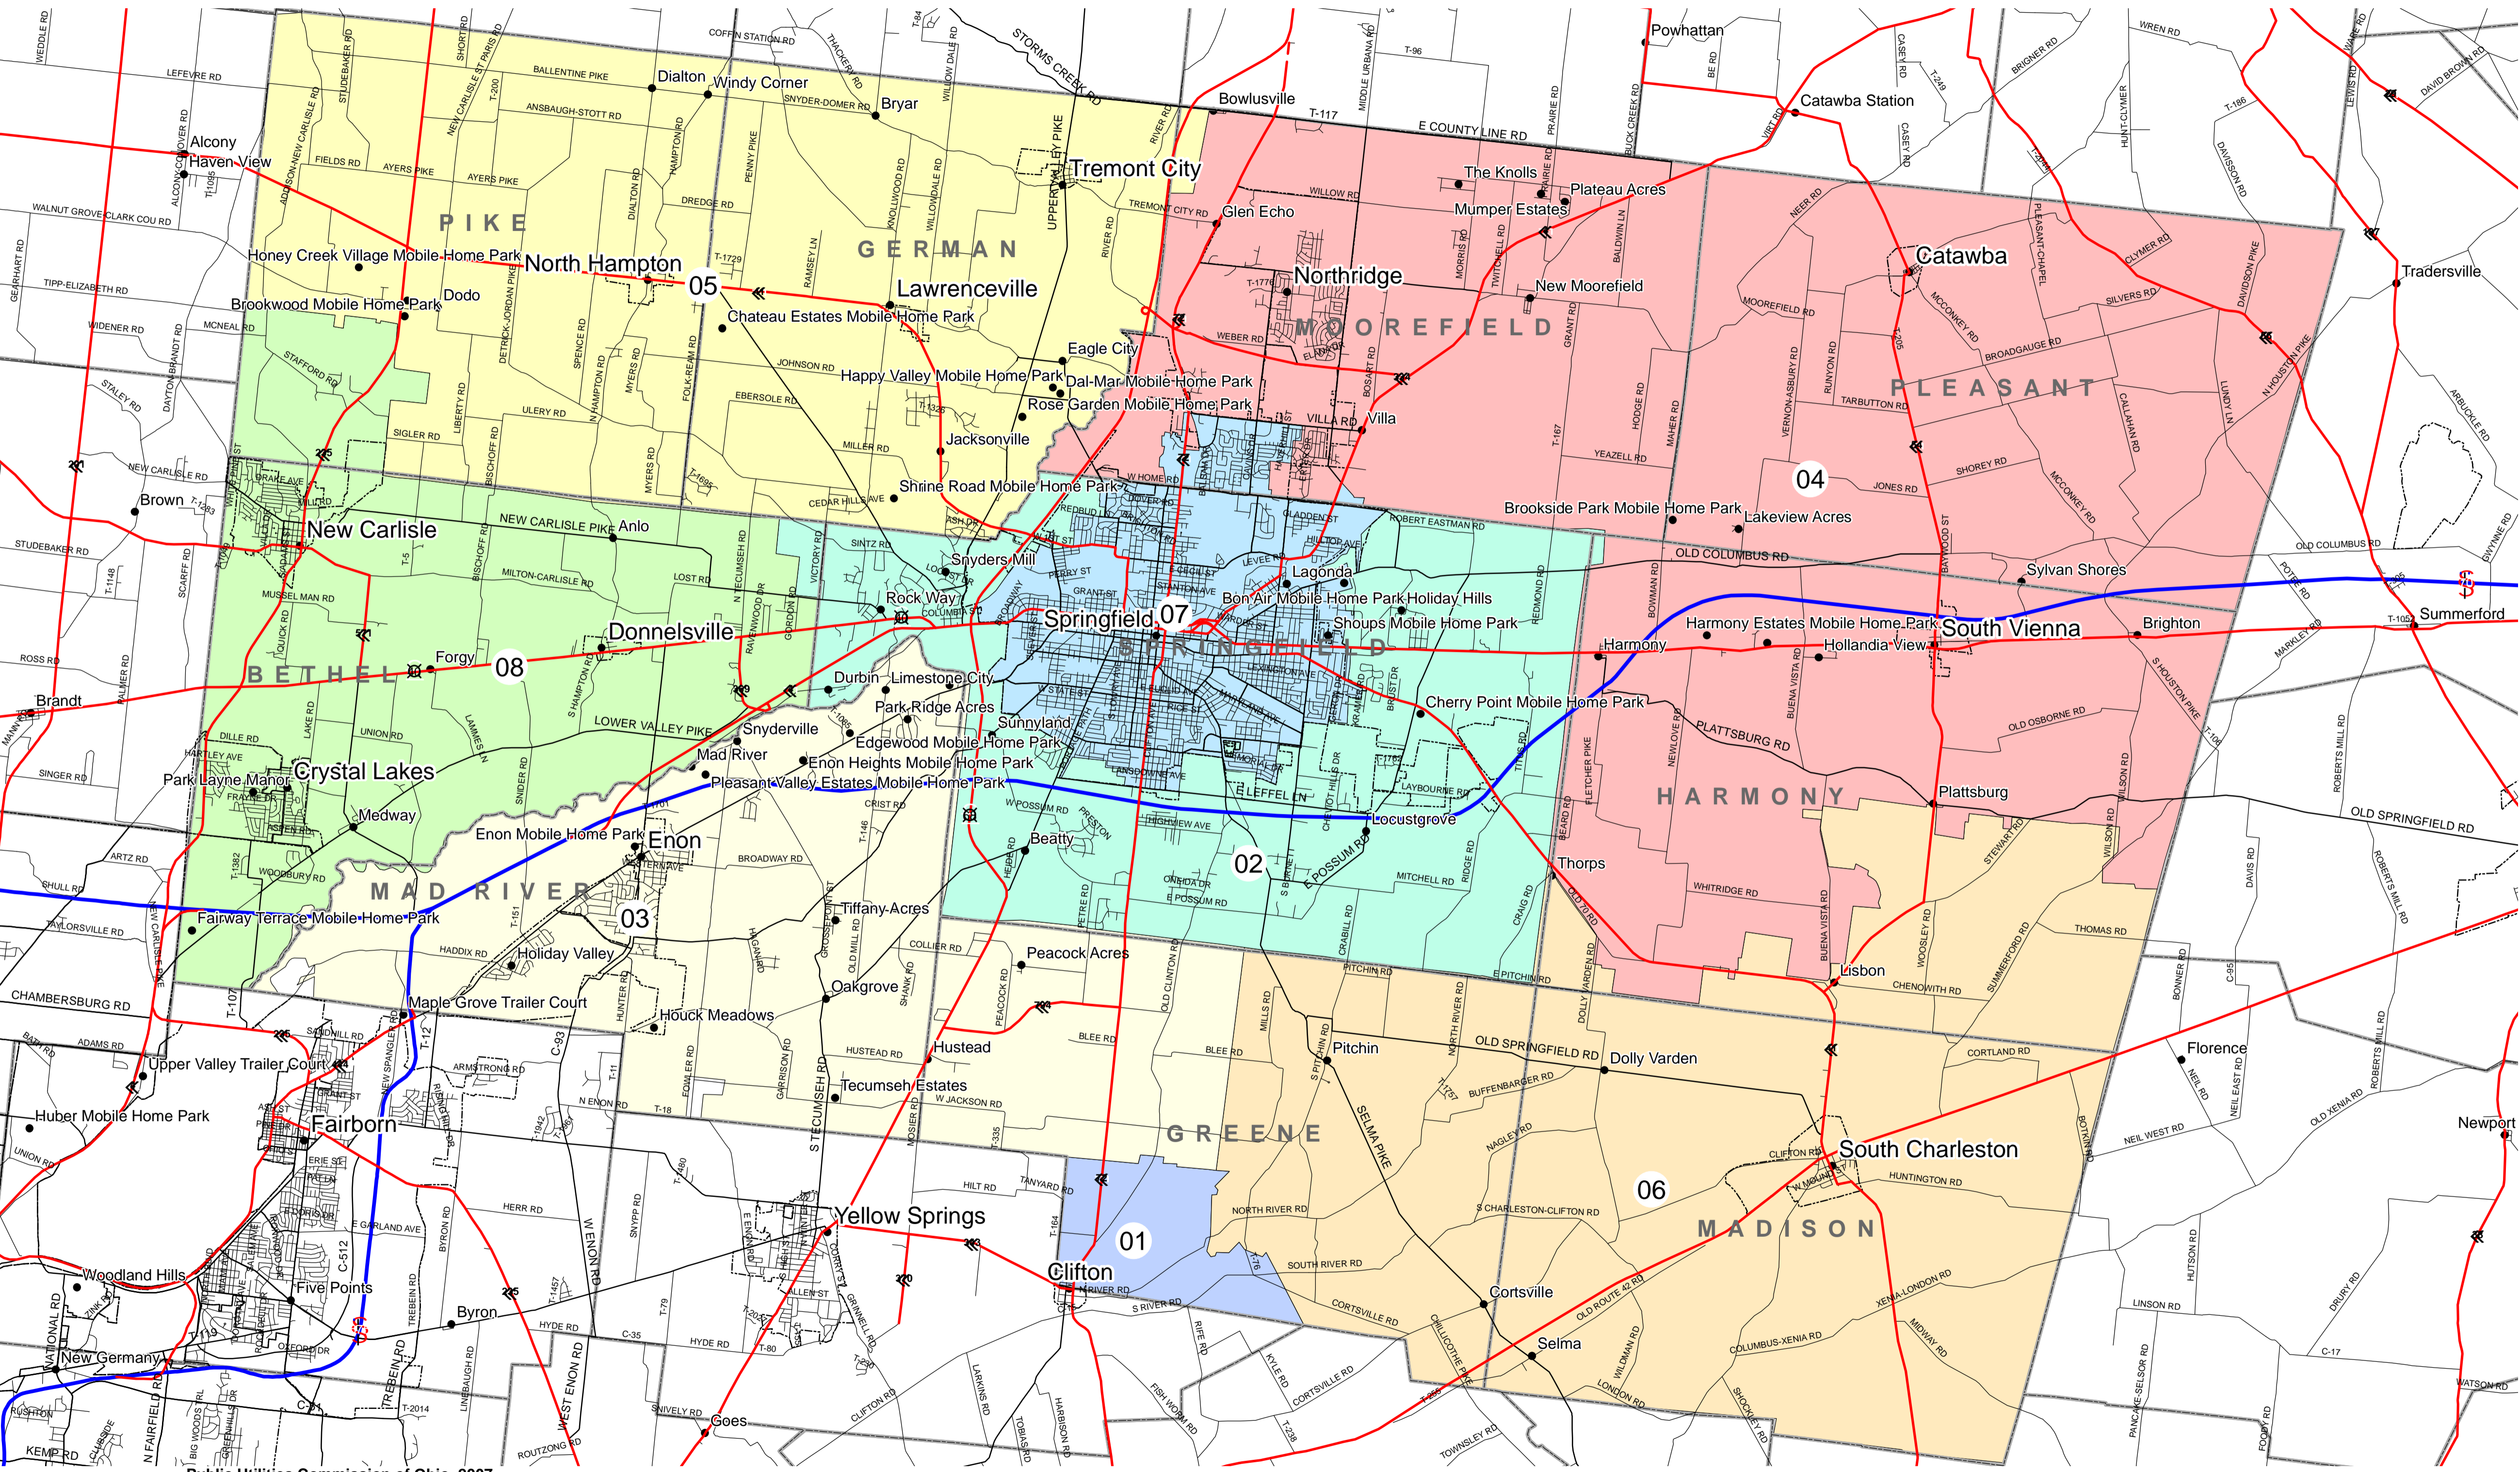

# Clark County School Districts

- Interstate
- Highway
- Secondary Road
- Local Road
- City Boundary
- Township Boundary
- Places
- 01-CEDAR CLIFF LOCAL SD
- 02-CLARK-SHAWNEE LOCAL SD
- 03-GREENON LOCAL SD
- 04-NORTHEASTERN LOCAL SD
- 05-NORTHWESTERN LOCAL SD
- 06-SOUTHEASTERN LOCAL SD
- 07-SPRINGFIELD CITY SD
- 08-TECUMSEH LOCAL SD

Public Utilities Commission of Ohio, 2007  
 School district boundary line data last updated in 2004  
 Source: Ohio Geographic Information System Service Center and Cleveland State University  
 in partnership with the Ohio Department of Education