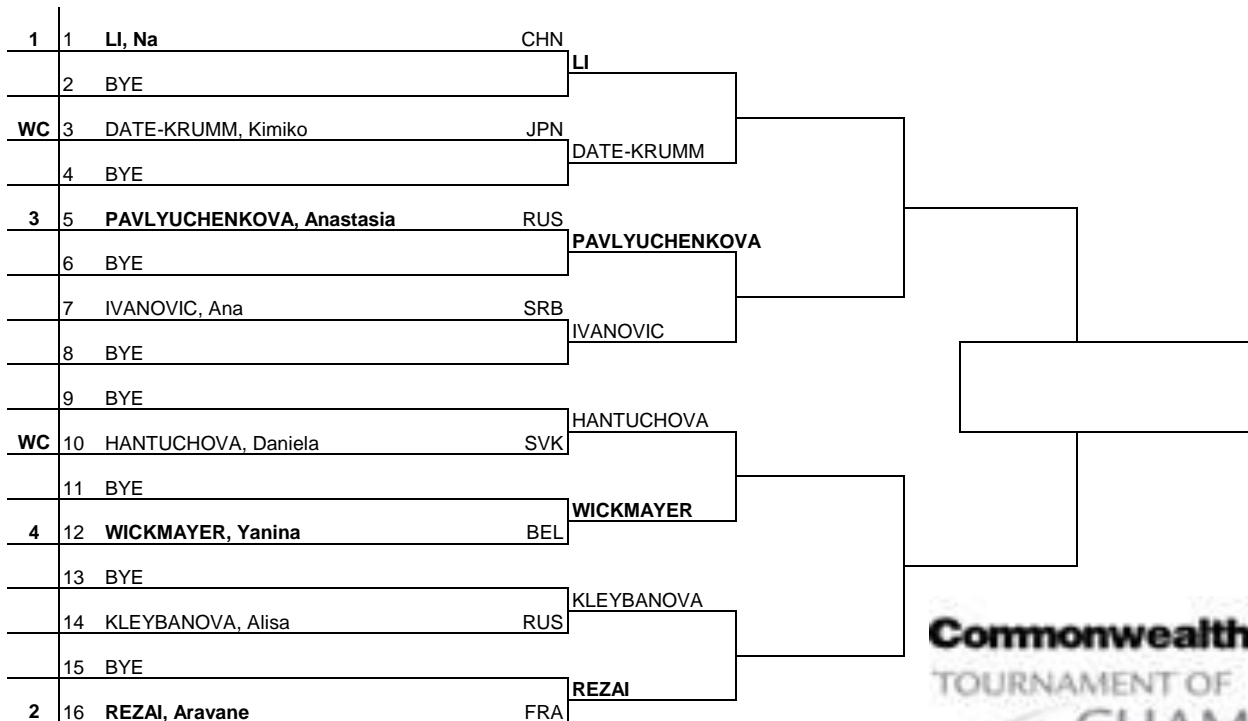

# Commonwealth Bank Tournament of Champions

## MAIN DRAW SINGLES

Bali, Indonesia

04-07 November 2010

Hard  
\$600,000

Seeded Players	Rank	Prize Money		Pts.	Lucky Losers	Retirements/W.O.
1 LI, Na	11	Winner	\$210,000	375		
2 REZAI, Aravane	18	Finalist	\$120,000	255		
3 PAVLYUCHENKOVA, Anastasia	20	Semi-Finalist	\$50,000	165		
4 WICKMAYER, Yanina	22	Quarter-Finalist	\$35,000	75		
<b>Last Direct Acceptance</b>				<b>Players Representative</b>		<b>SE WTA Tour Supervisor</b>
Kleybanova - 27				All Players		Donna Kelso
Follow Live Scoring at <a href="http://www.sonyericssonwtatour.com">www.sonyericssonwtatour.com</a>						