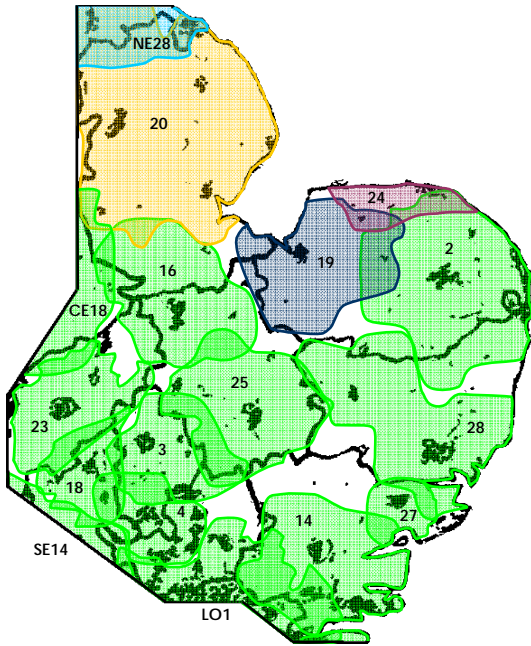

# Eastern England

## THE BEACH

DAB EA1

Adult	Tindle	200 000
Great Yarmouth & Lowestoft	103.4 Lowestoft	2.0
Southwold area, Suffolk	97.4 Blythburgh	0.24
Great Yarmouth	97.4 Great Yarmouth	0.05

29/9/1996. Southwold added 2/2004. Gt Yarmouth relay 2007.