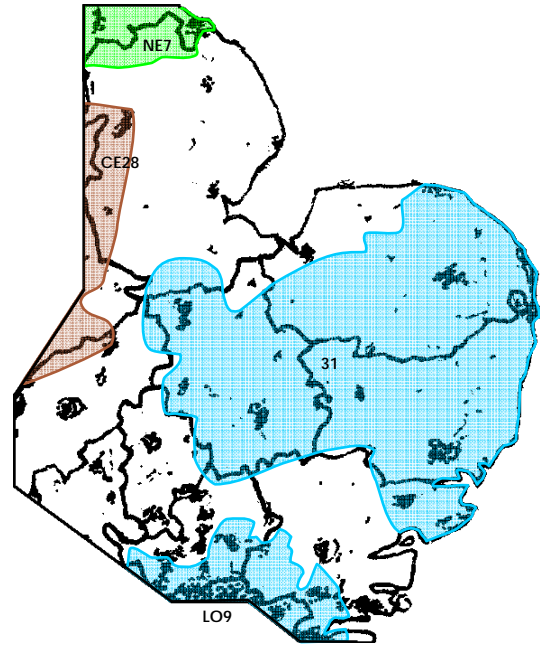

# Eastern England

## THE BEACH

DAB EA1

Adult	Tindle	200 000
Great Yarmouth & Lowestoft	103.4 Lowestoft	2.0
Southwold area, Suffolk	97.4 Blythburgh	0.24
Great Yarmouth	97.4 Great Yarmouth	0.05

29/9/1996. Southwold added 2/2004. Gt Yarmouth relay 2007.