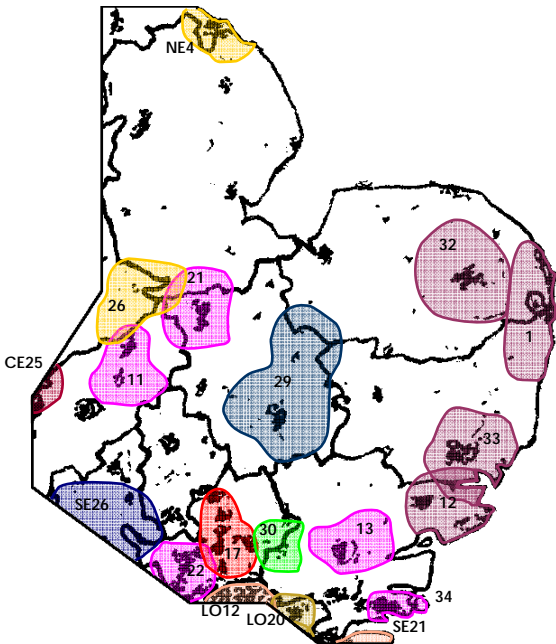

# Eastern England

## THE BEACH

DAB EA1

Adult	Tindle	200 000
Great Yarmouth & Lowestoft	103.4 Lowestoft	2.0
Southwold area, Suffolk	97.4 Blythburgh	0.24
Great Yarmouth	97.4 Great Yarmouth	0.05

29/9/1996. Southwold added 2/2004. Gt Yarmouth relay 2007.

## CONNECT FM

EA11

Oldies, Adult	Adventure Radio	230 000
Kettering and Corby area	107.4 Geddington	0.2
Wellingborough area	97.2 Wellingborough	0.1

6/4/1990 as KCBC. Moved from AM to FM and Connect on 97.2 on 4/1998. Connect on 107.4 from 22/11/1999.