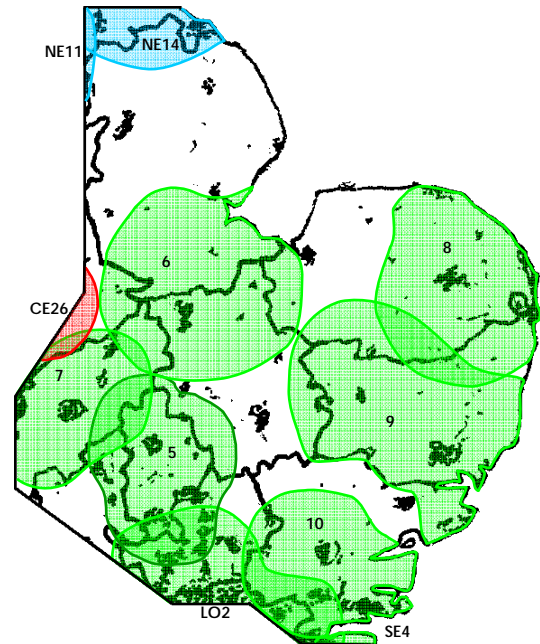

# Eastern England

## THE BEACH

DAB EA1

Adult	Tindle	200 000
Great Yarmouth & Lowestoft	103.4 Lowestoft	2.0
Southwold area, Suffolk	97.4 Blythburgh	0.24
Great Yarmouth	97.4 Great Yarmouth	0.05

29/9/1996. Southwold added 2/2004. Gt Yarmouth relay 2007.

## CONNECT FM

EA11

Oldies, Adult	Adventure Radio	230 000
Kettering and Corby area	107.4 Geddington	0.2
Wellingborough area	97.2 Wellingborough	0.1

6/4/1990 as KCBC. Moved from AM to FM and Connect on 97.2 on 4/1998. Connect on 107.4 from 22/11/1999.