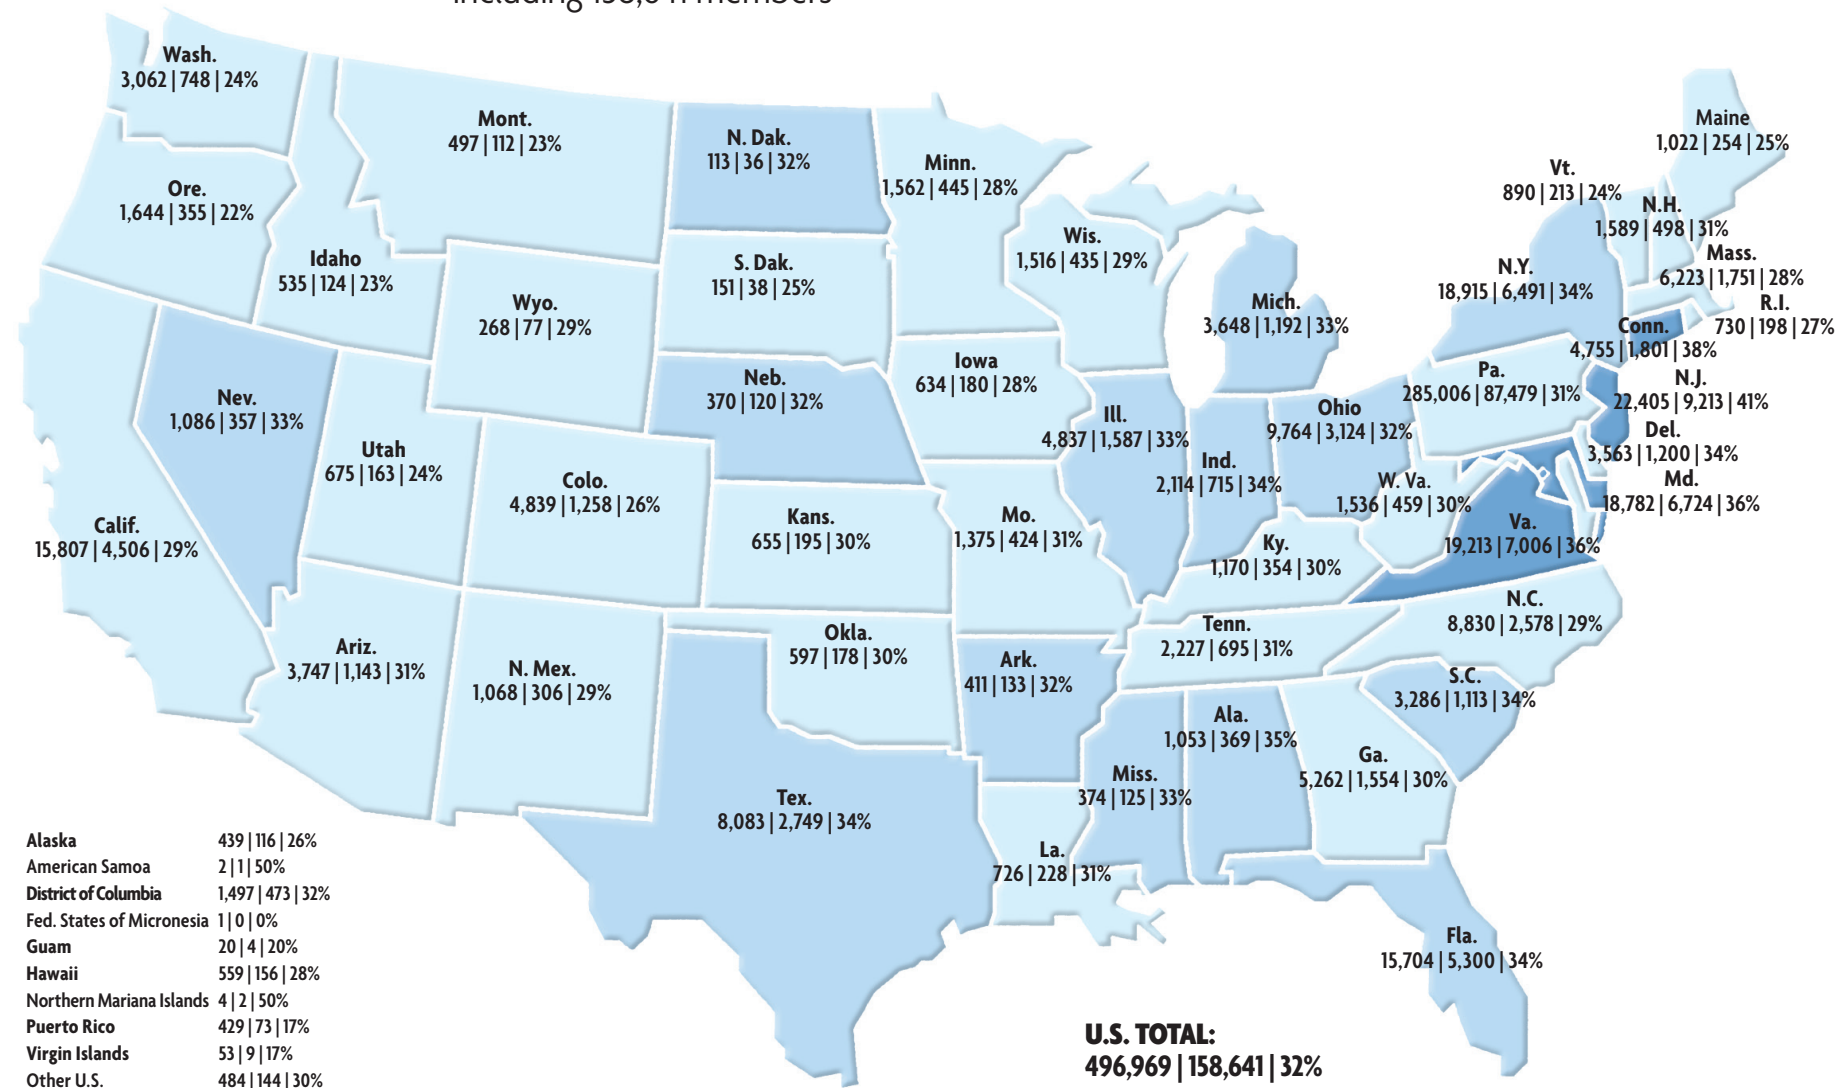

7,276 Alumni Living Outside the United States, including 1,391 members

■ Nations with fewer than 100 alumni
■ Nations with more than 100 alumni

INTERNATIONAL TOTAL:
7,276 | 1,391 | 19%

KEY:
Number of alumni | Number of members | Membership penetration rate

Note: Figures do not include members for whom current location information is in flux.

496,969 Alumni Living in the United States, including 158,641 members

285,006 Alumni Living in Pennsylvania, including 87,479 members

Note: Figures do not include members for whom current location information is in flux.