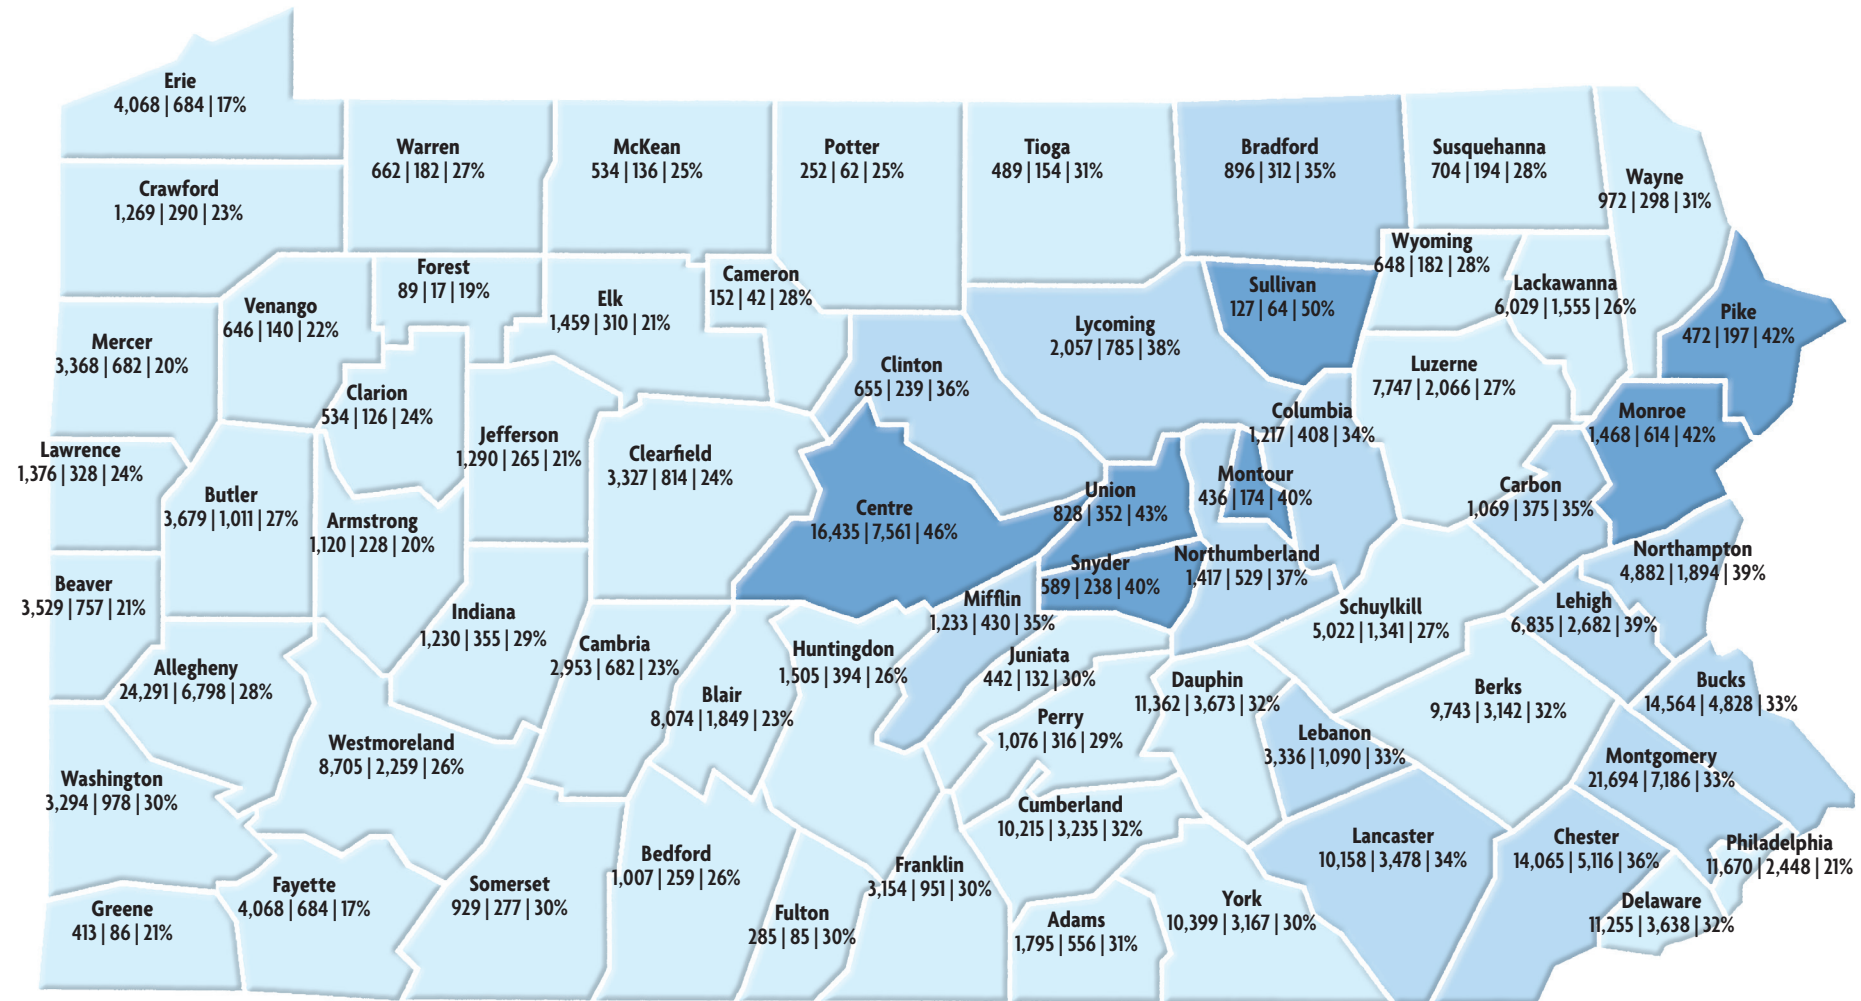

7,276 Alumni Living Outside the United States, including 1,391 members

■ Nations with fewer than 100 alumni
■ Nations with more than 100 alumni

INTERNATIONAL TOTAL:
7,276 | 1,391 | 19%

KEY:
Number of alumni | Number of members | Membership penetration rate

Note: Figures do not include members for whom current location information is in flux.

496,969 Alumni Living in the United States, including 158,641 members

285,006 Alumni Living in Pennsylvania, including 87,479 members

Note: Figures do not include members for whom current location information is in flux.