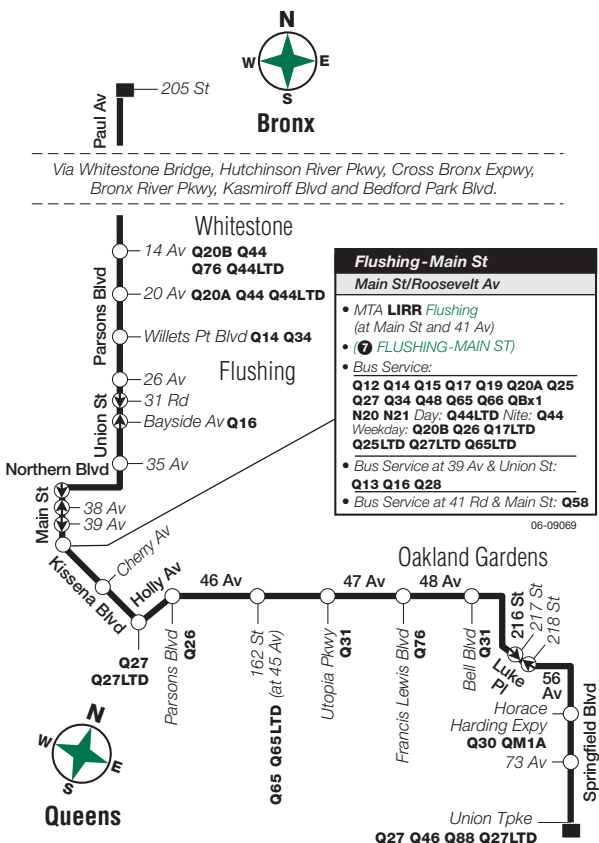

X32 Weekday Service

From Oakland Gardens, Queens, to Bedford Park, Bronx

Oakland Gdns Springfield Blvd/ Union Tpke	Bayside 48 Av/ F Lewis Blvd	Flushing Union St/ Bayside Av	Whitestone Parsons Blvd/ 14 Av	Bedford Park 205 St/ Paul Av
6:29	6:40	6:57	7:08	7:40

X32 Weekday Service

From Bedford Park, Bronx, to Oakland Gardens, Queens

Bedford Park 205 St/ Paul Av	Whitestone Parsons Blvd/ 14 Av	Oakland Gdns Springfield Blvd/ Union Tpke
2:25	2:48	3:36

X32 weekday service between Oakland Gardens, Queens, and Bedford Park, Bronx