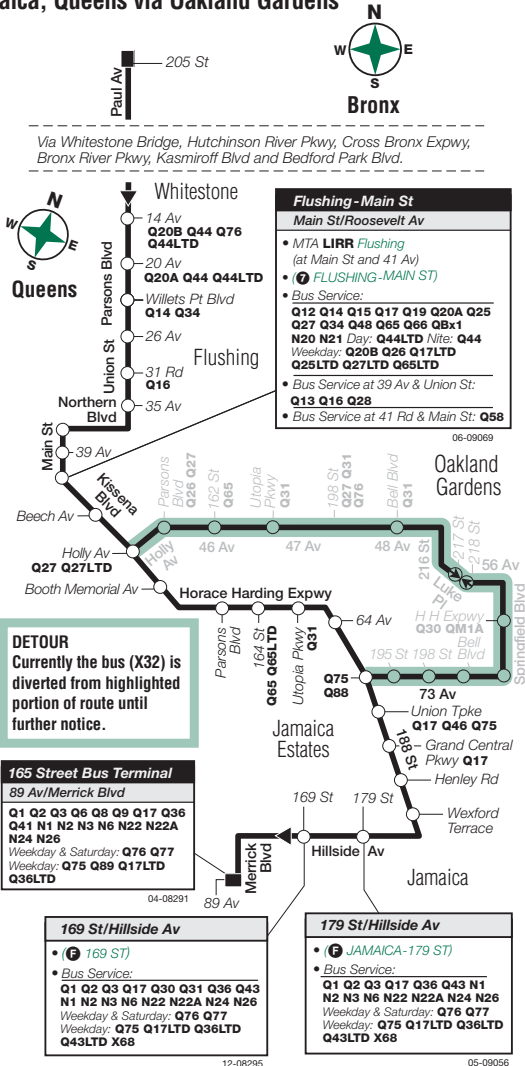

X32 Weekday Service

From Bedford Park, Bronx, to Jamaica, Queens via Oakland Gardens

Bedford Park
205 St/
Paul Av

3:10

Whitestone
Parsons Blvd/
14 Av

3:33

Jamaica
165 St Bus
Terminal

4:35

X32 weekday service from Bedford Park, Bronx, to Jamaica, Queens via Oakland Gardens

X32 LEGEND

- Terminal
- (F) STATION NAME Subway Connection
- Express Bus Stops
- ➔ Stops in direction indicated
- Q46 Bus Transfer Point

For subway and rail station accessibility, please see The Map, subway timetables, www.mta.info, or www.triplanner.mta.info.

xp032b09231_cs