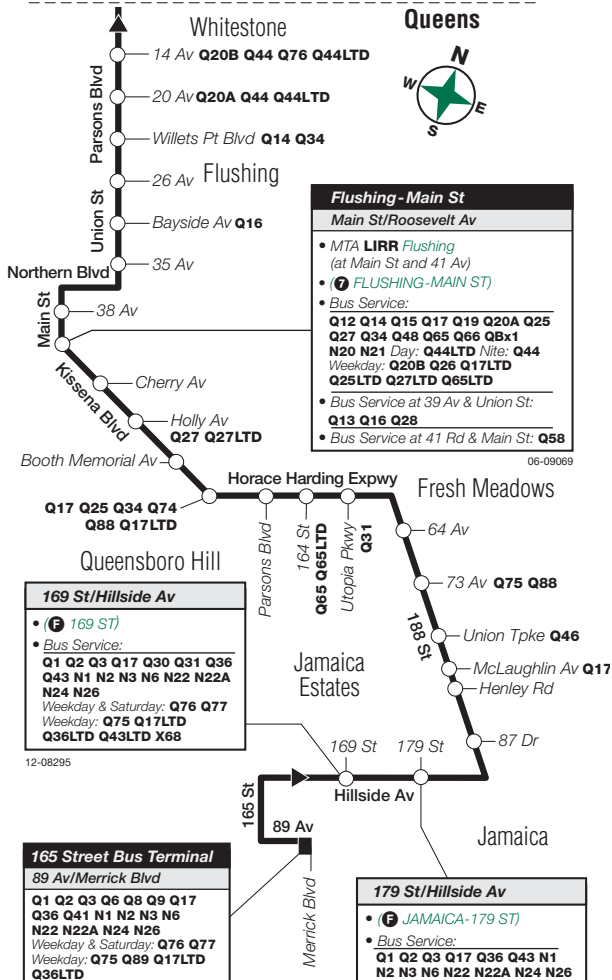

X32 weekday service between Jamaica, Queens, and Bedford Park, Bronx

Via Whitestone Bridge, Hutchinson River Pkwy, Cross Bronx Expwy, Bronx River Pkwy, Kasmiroff Blvd and Bedford Park Blvd.

Queens

Flushing - Main St