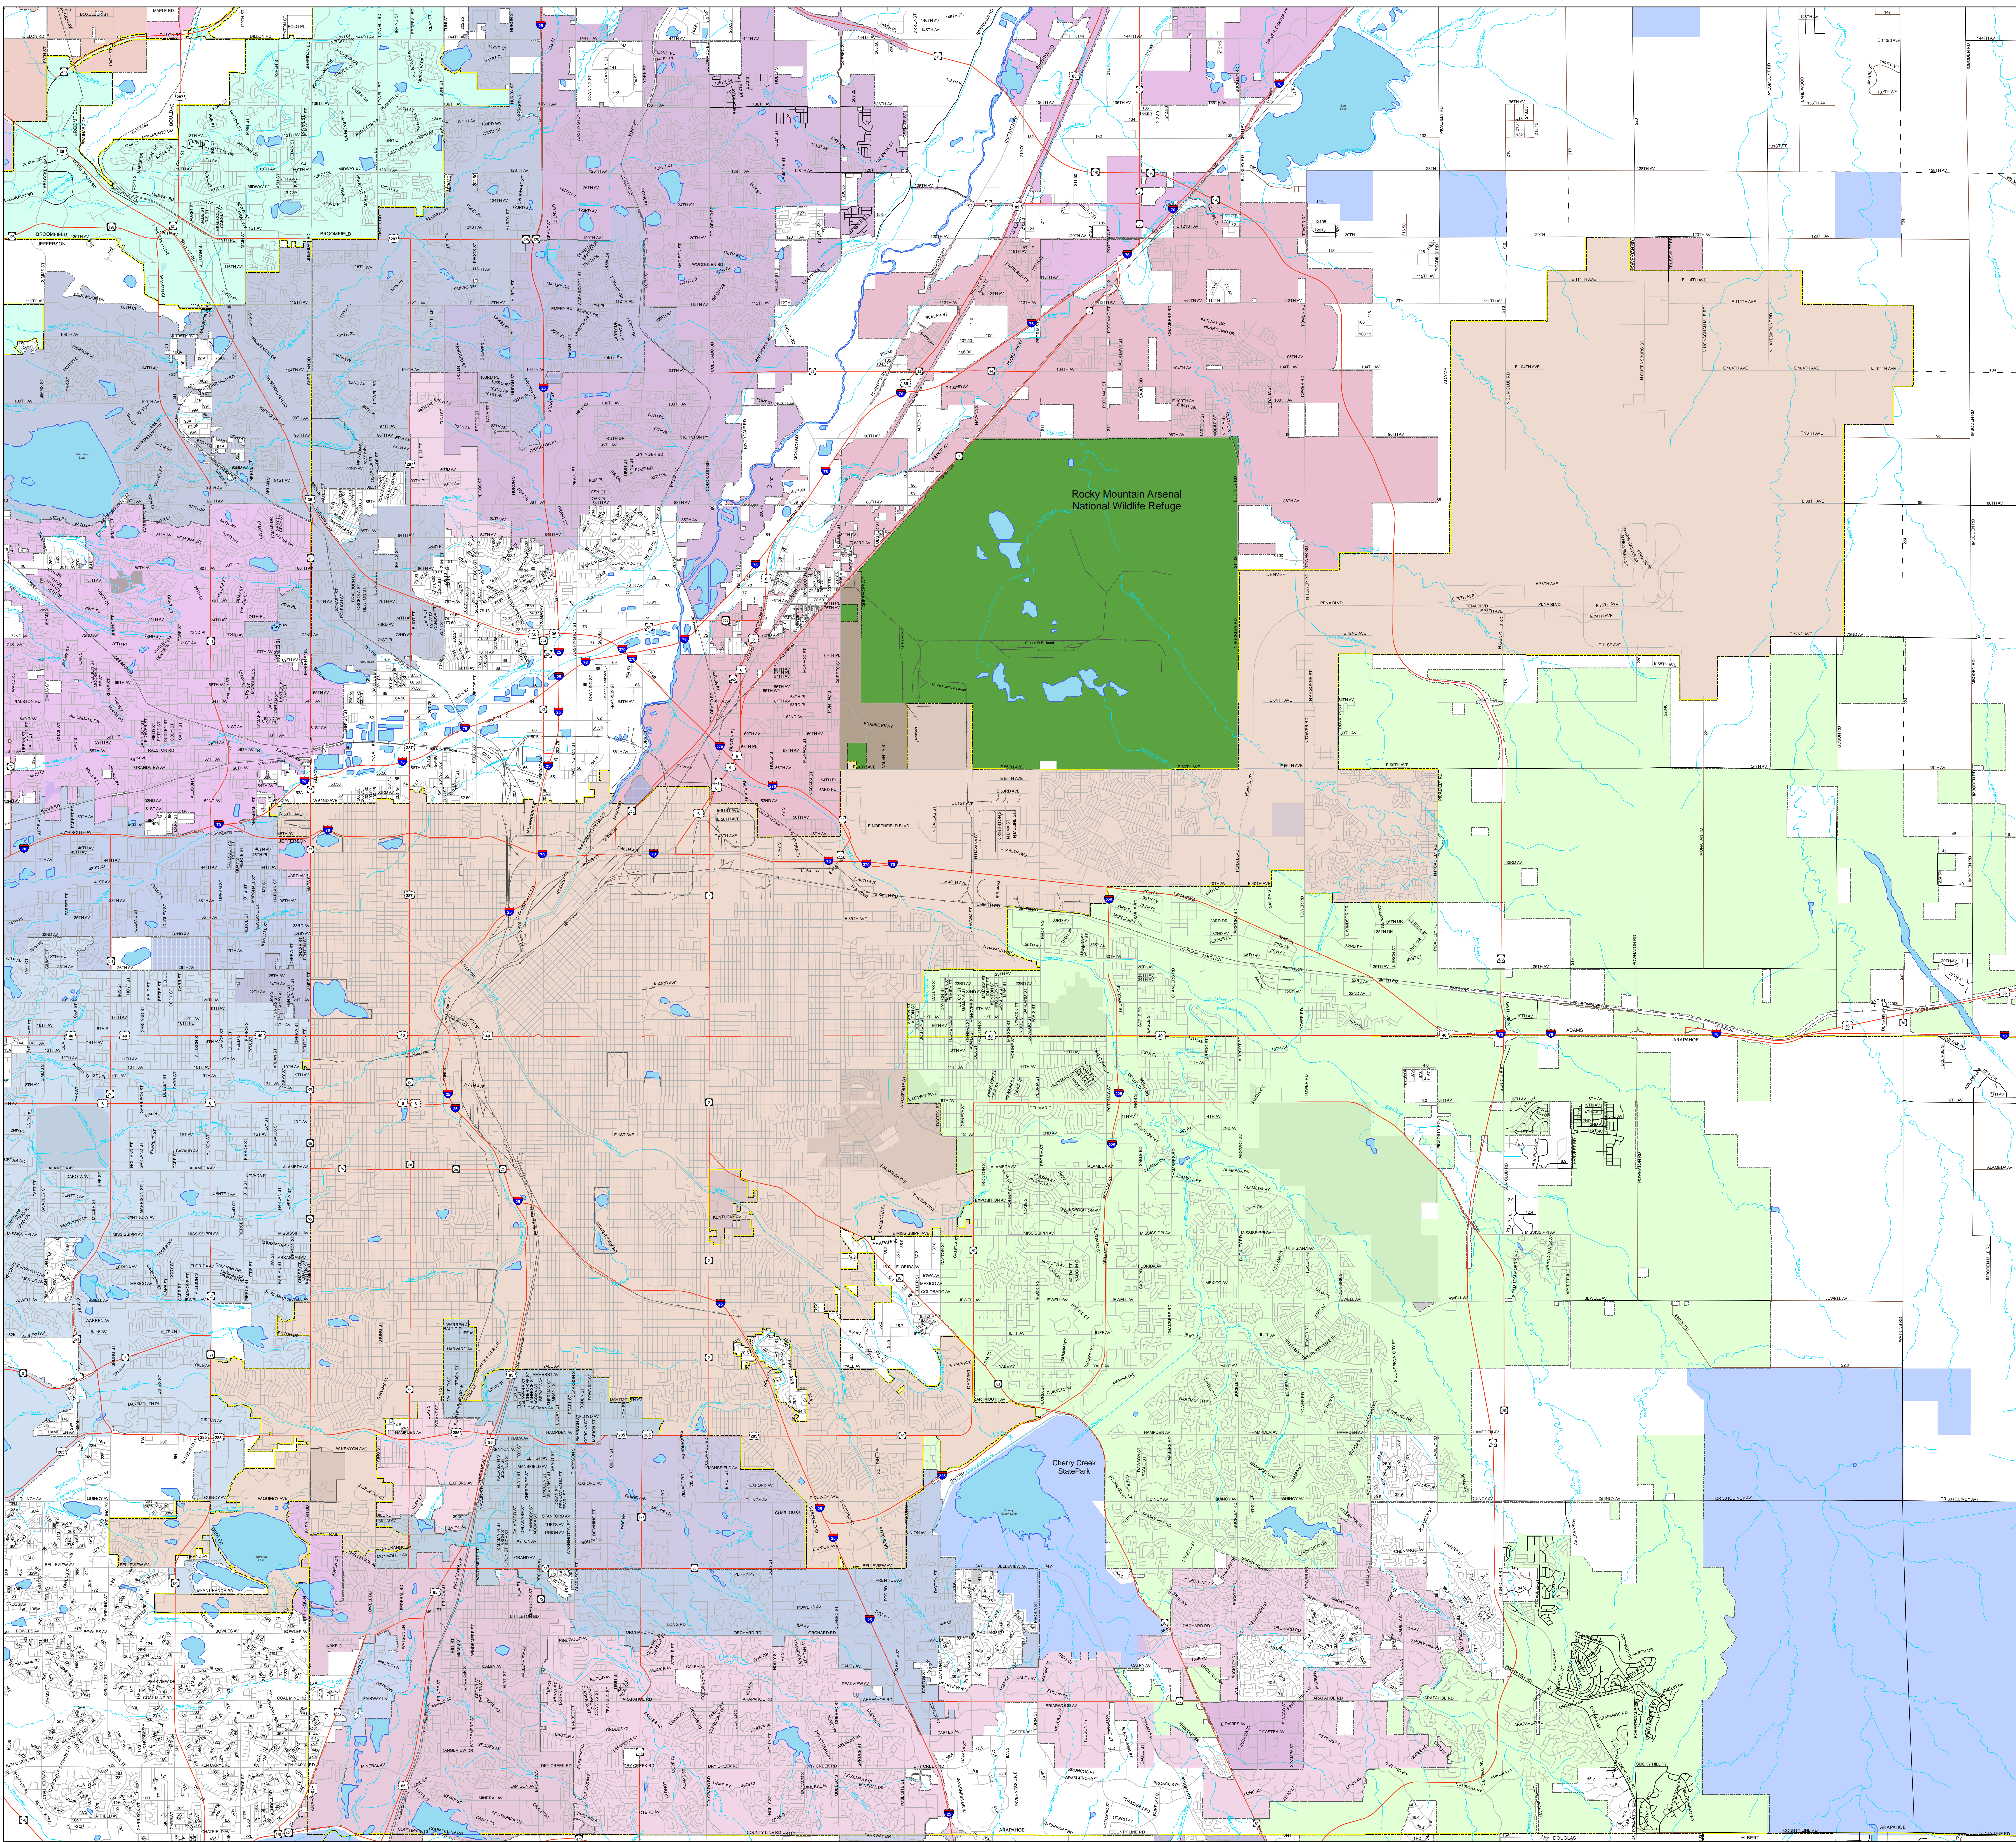

Denver

Denver

Legend			
Highways	Railroads	Lakes	Wilderness Area/Wildlife Area
Paved	Rivers/Streams	Public Lands - Bureau of Land Management	National Parks
Bladed	City Limits (various colors)	State Lands	Indian Reservations
Gravel	County Lines	Forests and Parks	Military Bases
Congested	Cemetery		

Source of landowner data is COMaP v7.