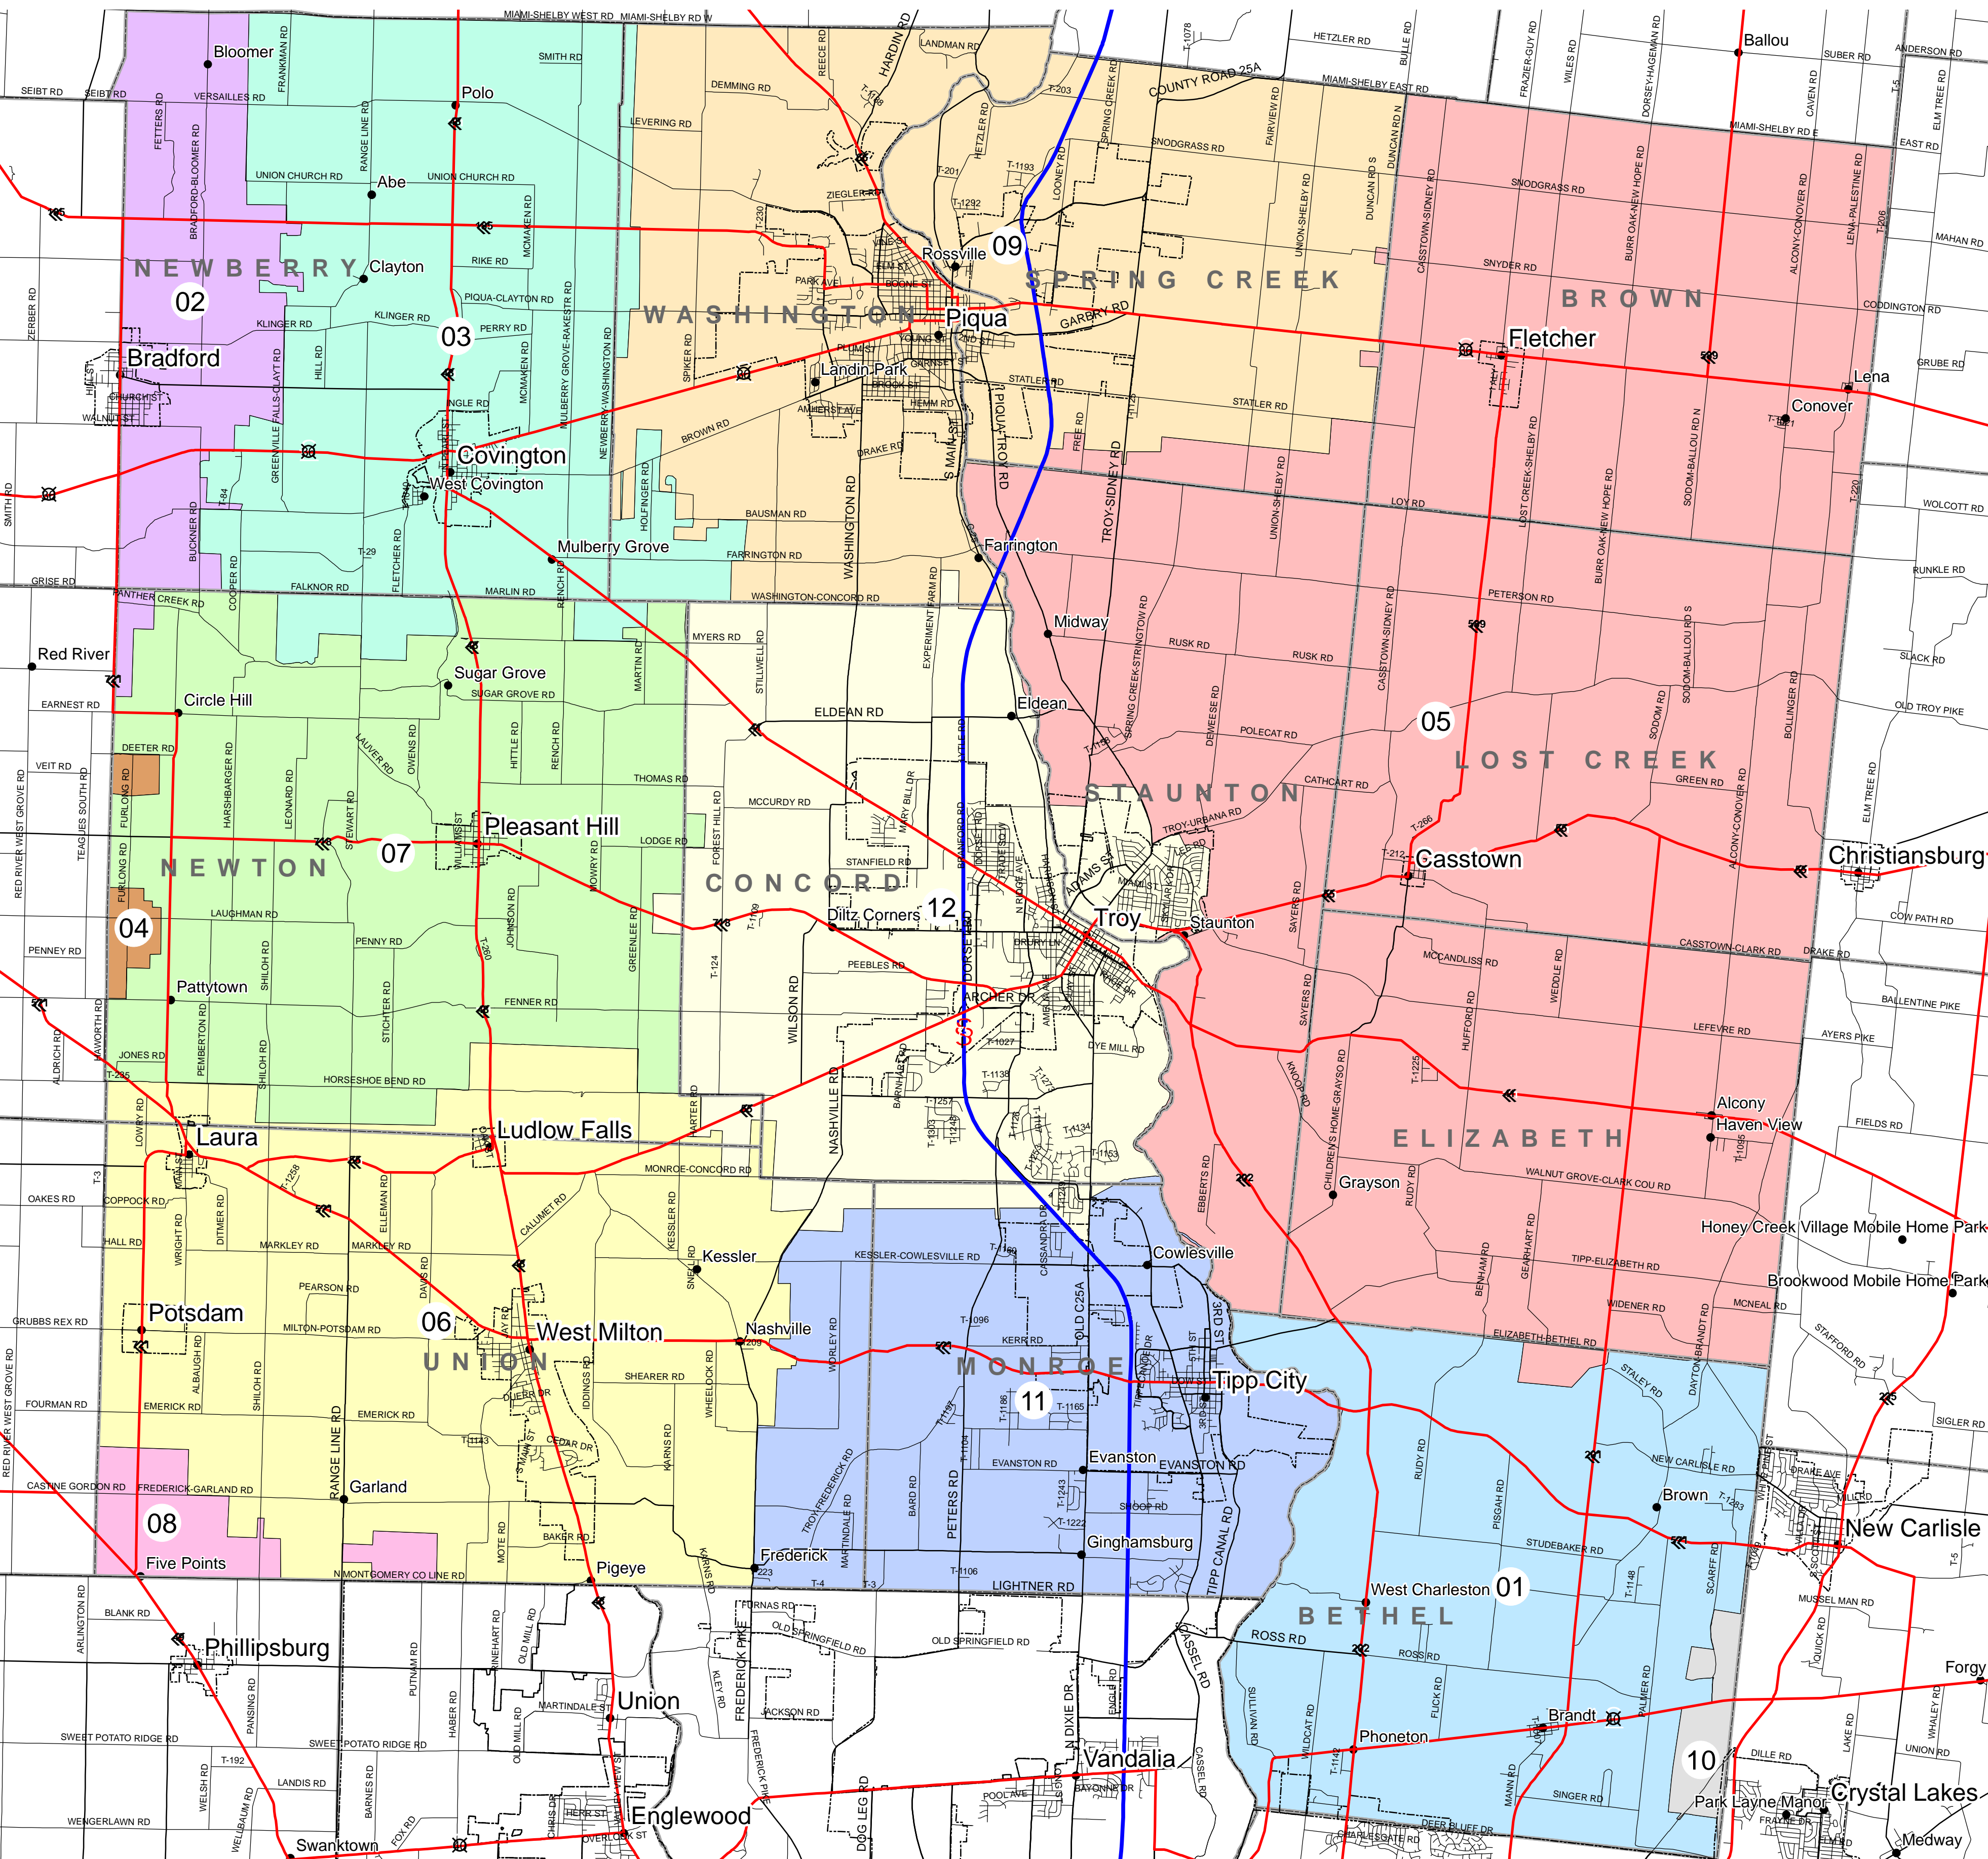

Miami County School Districts

Public Utilities Commission of Ohio, 2007
 School district boundary line data last updated in 2004
 Source: Ohio Geographic Information System Service Center and Cleveland State University
 in partnership with the Ohio Department of Education