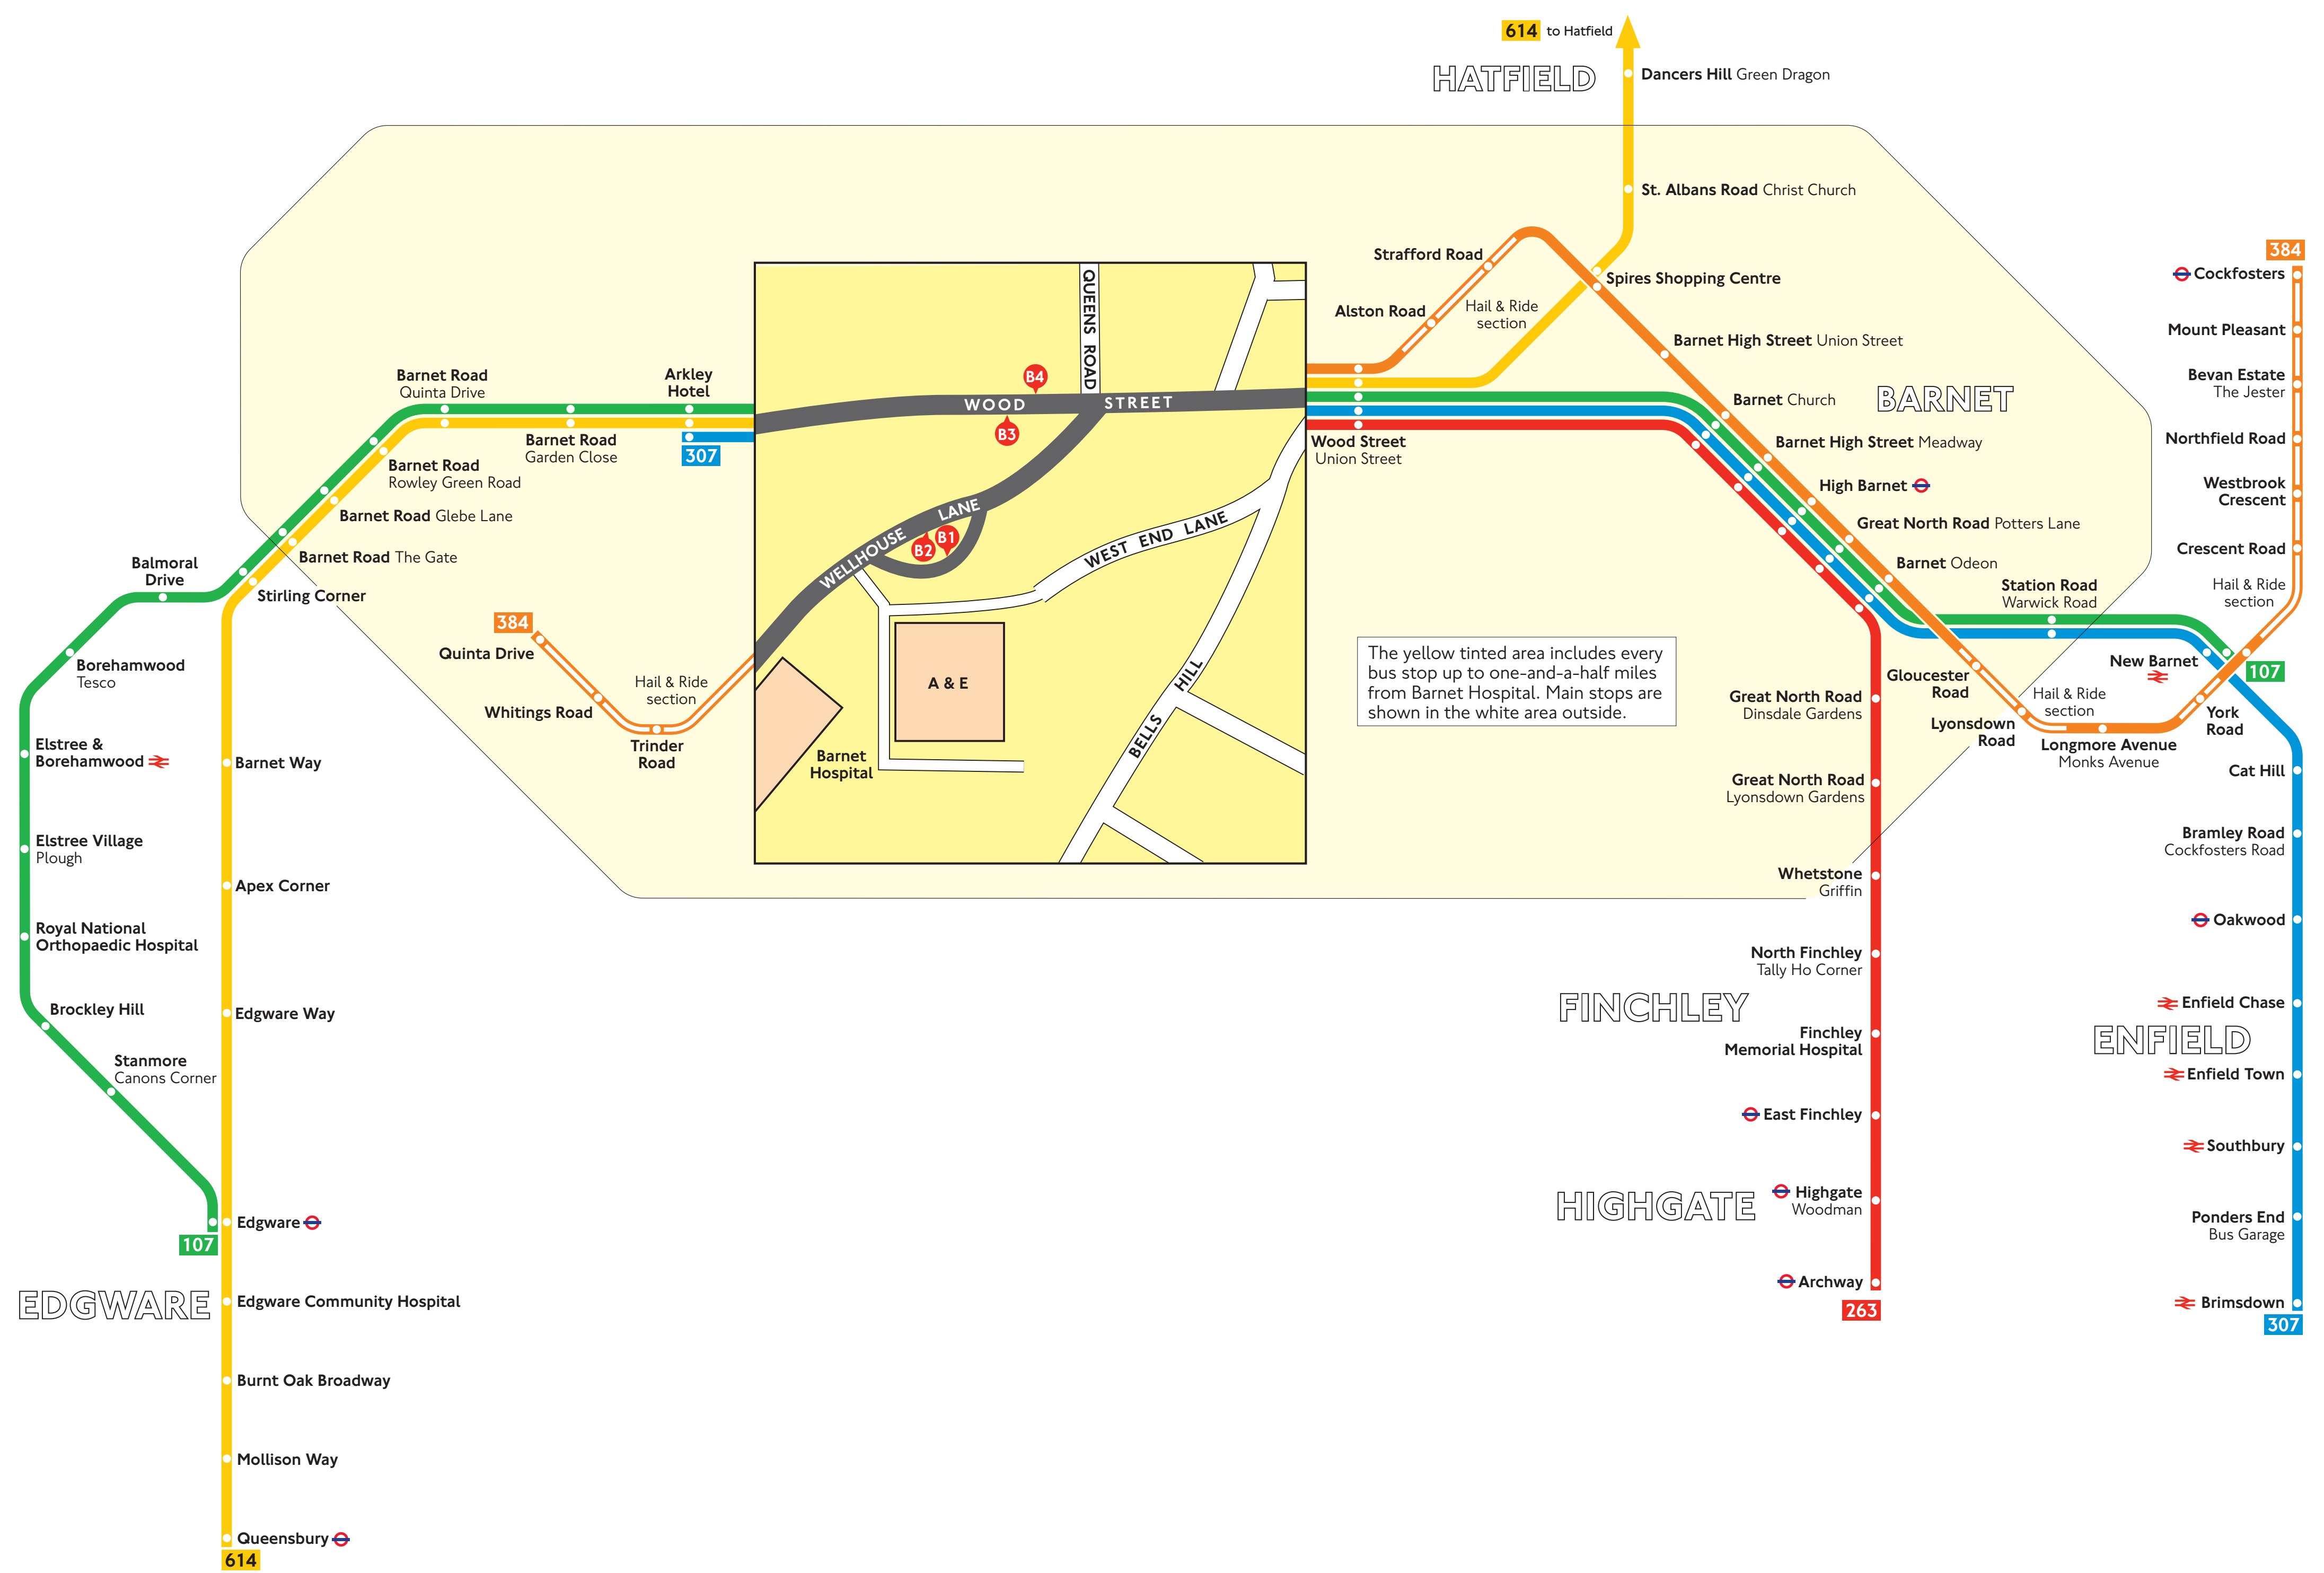

Buses from Barnet Hospital

Key

- Connections with Underground
- Connections with National Rail
- Connections with Docklands Light Railway
- Mondays to Saturdays except evenings

Red discs show the bus stop you need for your chosen bus service. The disc appears on the top of the bus stop in the street (see map of town centre in centre of diagram).

Route finder

Day buses

Bus route	Towards	Bus stops
107	Edgware	
	New Barnet	
263	Archway	
307	Arkley Hotel	
	Brimmsdown	
384	Cockfosters	
	Quinta Drive	
614	Hatfield	
	Queensbury	

Destination finder

Destination	Bus routes	Bus stops
A		
Alston Road	384	
Apex Corner	614	
Archway	263	
Arkley Hotel	107, 307, 614	
B		
Barnet Church and Odeon	107, 307	
	263, 384	
Barnet High Street Meadway	107, 307	
	263, 384	
Barnet High Street Union Street	384	
Barnet Road	107, 614	
Barnet Way	614	
Bevan Estate The Jester	384	
Borehamwood Tesco	107	
Bramley Road Cockfosters Road	307	
Brimmsdown	307	
Brockley Hill	107	
Burnt Oak Broadway	614	
C		
Cat Hill	307	
Cockfosters	384	
Crescent Road	384	
D		
Dancers Hill Green Dragon	614	
E		
East Finchley	263	
Edgware	107, 614	
Edgware Community Hospital	614	
Edgware Way	614	

Destination	Bus routes	Bus stops
Elstree & Borehamwood	107	
Elstree Village Plough	107	
Enfield Chase	307	
Enfield Town	307	
F		
Finchley Memorial Hospital	263	
G		
Gloucester Road	384	
Great North Road Dinsdale Gardens and Lyonsdown Gardens	263	
Great North Road Potters Lane	107, 307	
	263, 384	
H		
Hatfield The Galleria	614	
Hatfield Business Park	614	
High Barnet	107, 307	
	263, 384	
Highgate Woodman	263	
L		
Longmore Avenue Monks Avenue	384	
Lyonsdown Road	384	
M		
Mollison Way	614	
N		
New Barnet	107, 307	
	384	
North Finchley Tally Ho Corner	263	
O		
Oakwood	307	

Destination	Bus routes	Bus stops
P		
Ponders End Bus Garage	307	
Q		
Queensbury	614	
Quinta Drive	384	
R		
Royal National Orthopaedic Hospital	107	
S		
St. Albans Road Christ Church	614	
Southbury	307	
South Hatfield	614	
Spires Shopping Centre	384	
	614	
Stanmore Canons Corner	107	
Station Road Warwick Road	107, 307	
Stirling Corner	107, 614	
Stafford Road	384	
T		
Trinder Road	384	
U		
University of Hertfordshire	614	
W		
Westbrook Crescent	384	
Whetstone Griffin	263	
Wood Street Union Street	107, 307, 614	
	263, 384	
Y		
York Road	384	

Barnet Hospital DR (BAT) TFL10573.04.07(F)

24 hour travel information
020 7222 1234

Textphone
020 7918 3015

Website
tfl.gov.uk

MAYOR OF LONDON

Transport for London