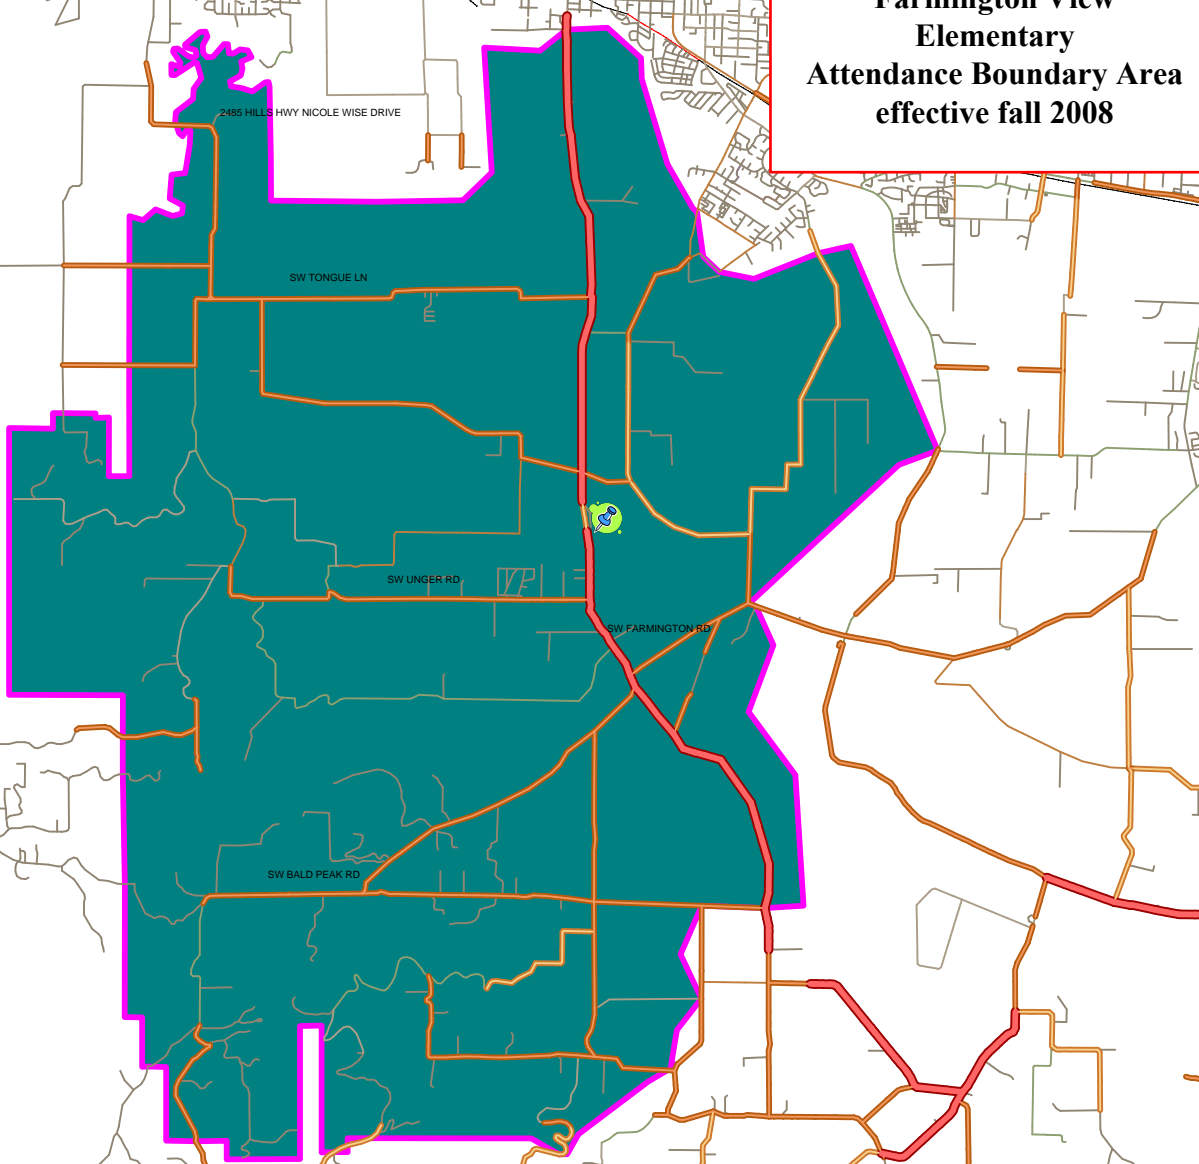

**Farmington View
Elementary
Attendance Boundary Area
effective fall 2008**

2485 HILLS HWY NICOLE WISE DRIVE

SW TONGUE LN

SW UNGER RD

SW FARMINGTON RD

SW BALD PEAK RD