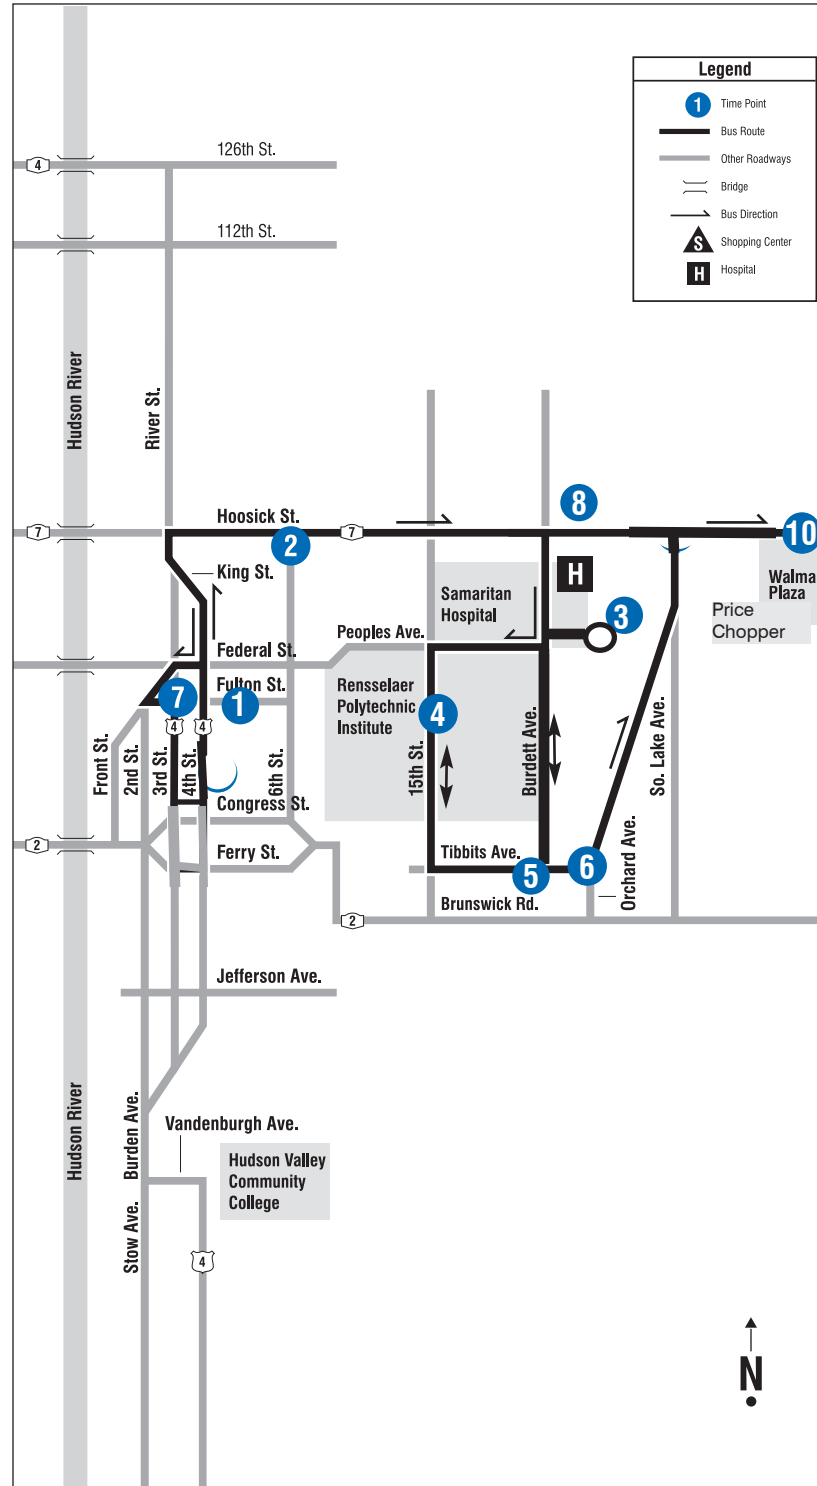

* - Bus stops at Price Chopper Plaza 3 minutes before Walmart Plaza

Sunday & Major Holidays

Walmart to Downtown Troy

Walmart Price Chopper 10	Hoosick & Burdett 8	Tibbits & Burdett 5	Sage & 15th 4	Hoosick & 6th 2	River & Front 7
845a	858a	900a	903a	910a	915a
925a	938a	940a	943a	950a	955a
1005a	1018a	1020a	1023a	1030a	1035a
1045a	1058a	1100a	1103a	1110a	1115a
1125a	1138a	1140a	1143a	1150a	1155a
1205p	1218p	1220p	1223p	1230p	1235p
1245p	1258p	100p	103p	110p	115p
125p	138p	140p	143p	150p	155p
205p	218p	220p	223p	230p	235p
245p	258p	300p	303p	310p	315p
325p	338p	340p	343p	350p	355p
405p	418p	420p	423p	430p	435p
445p	458p	500p	503p	510p	515p
525p	538p	540p	543p	550p	555p

* - Bus stops at Price Chopper Plaza 4 minutes after Walmart Plaza

Senior Citizens (65 years+) and people with disabilities ride for half fare all day on weekends and major holidays. Valid reduced fare cards or Medicare cards must be shown to the bus operator upon boarding.