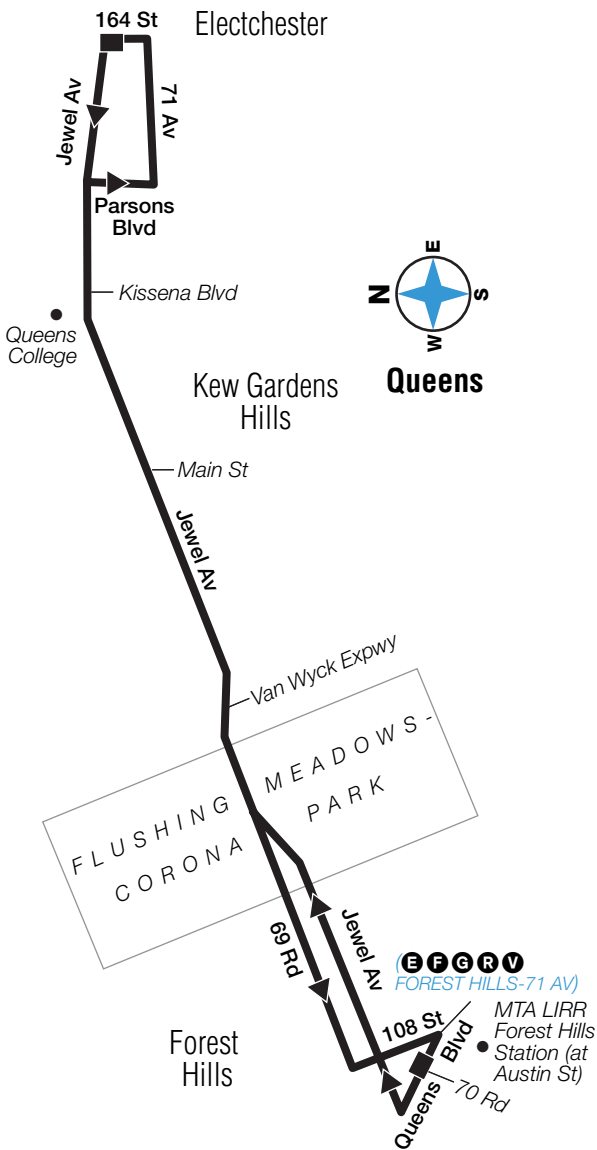

Q64 LEGEND

■ Terminal

(E STATION NAME)
Subway Connection