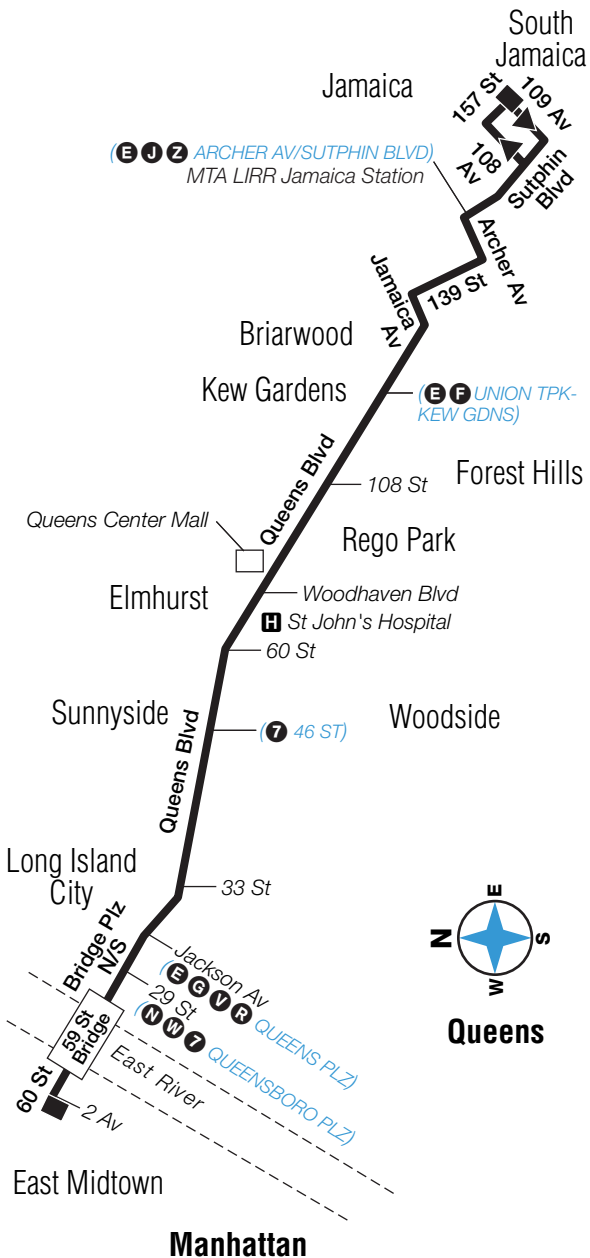

Q60 LEGEND

■ Terminal

(E STATION NAME) Subway Connection