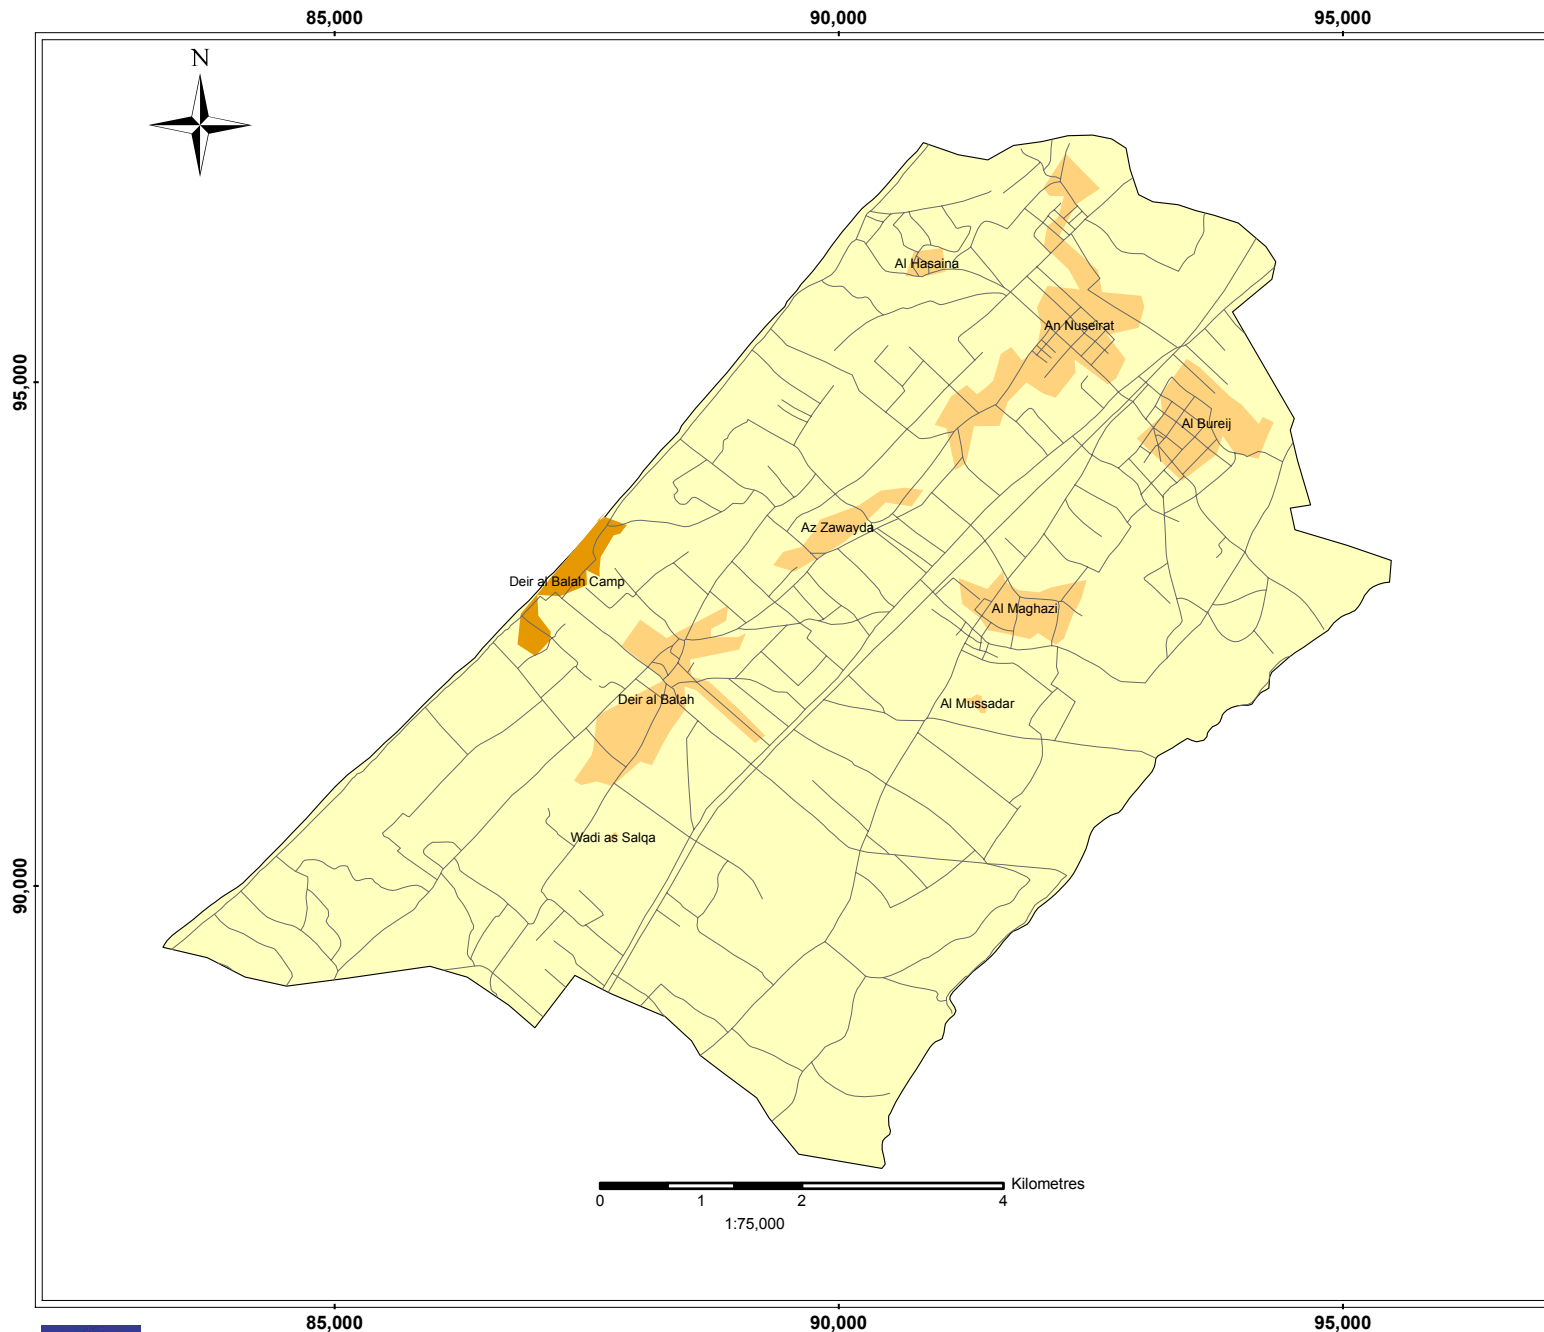

DEIR AL BALAH GOVERNORATE

March 2006

- Governorate Borders
- Built Areas
- Camp
- Roads

Base Data: PA MoPIC, July 2000
Cartography: IMG - Updated March 2006
<http://www.ecwbg.info/>

This map is just illustrative and has no political implications whatsoever