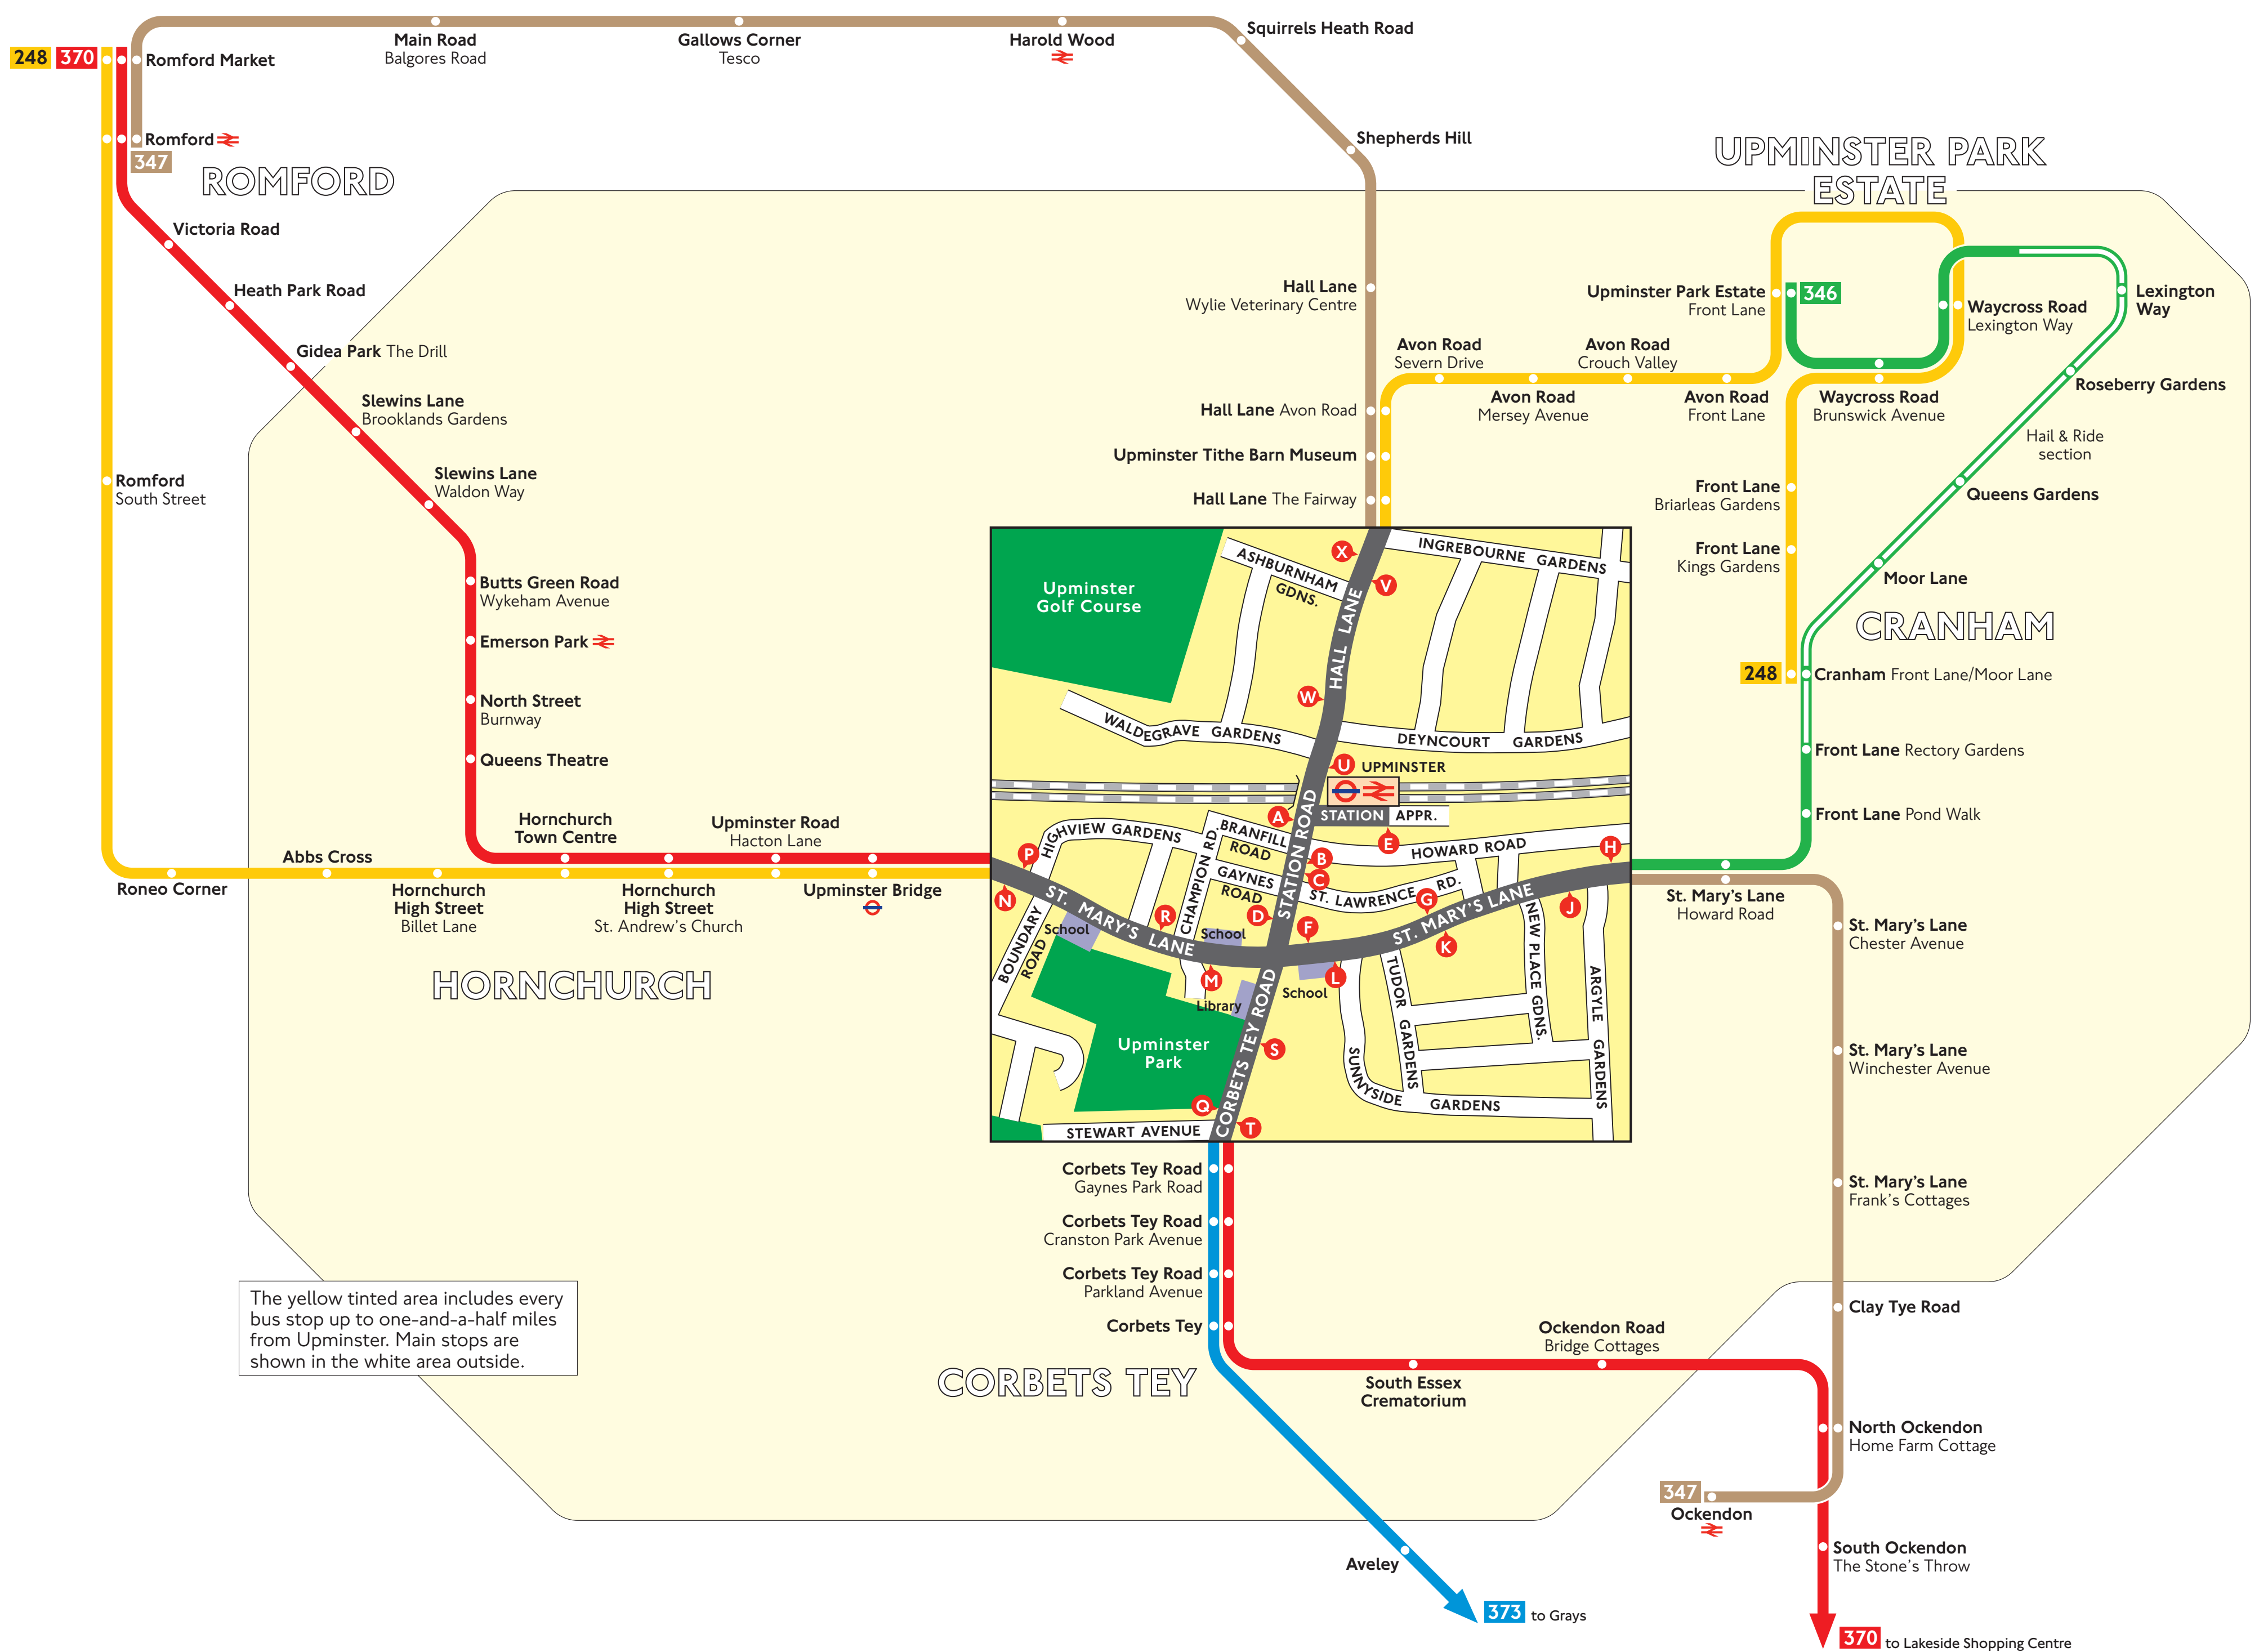

Buses from Upminster

The yellow tinted area includes every bus stop up to one-and-a-half miles from Upminster. Main stops are shown in the white area outside.

Key

- Connections with Underground
- Connections with National Rail
- ★ Mondays to Saturdays only
- ✦ Mondays to Saturdays except evenings
- Monday to Saturday daytimes off-peak
- ▼ Monday to Saturday evenings and all day Sundays

Red discs show the bus stop you need for your chosen bus service. The disc **A** appears on the top of the bus stop in the street (see map of town centre in centre of diagram).

Route finder

Bus route	Towards	Bus stops
248	Cranham	A D P R W X
	Romford	C M N U V
346	Upminster Park Estate ★	C F G H
347	Ockendon ●	C F G H U V
	Romford ●	A D J K L W X
370	Lakeside Shopping Centre	A B D E P R S T
	Romford	A C D E M N O
373	Grays ✦	B E S T

Destination	Bus routes	Bus stops
L		
Lakeside Shopping Centre	370	A B D E P R S T
	373 ✦	B E S T
Lexington Way	346 ★	C F G H
M		
Main Road Balgores Road	347 ●	A D J K L W X
Moor Lane	346 ★	C F G H
N		
North Ockendon Home Farm Cottage	370	A B D E P R S T
	347 ●	C F G H U V
North Street (Hornchurch) Burnway	370	A C D E M N O
O		
Ockendon ⇄	347 ●	C F G H U V
Ockendon Road Bridge Cottages	370	A B D E P R S T
Q		
Queens Gardens	346 ★	C F G H
Queens Theatre (Hornchurch)	370	A C D E M N O
R		
Romford South Street	248	C M N U V
Romford ⇄ and Romford Market	248	C M N U V
	347 ●	A D J K L W X
	370	A C D E M N O
Roneo Corner	248	C M N U V
Roseberry Gardens	346 ★	C F G H