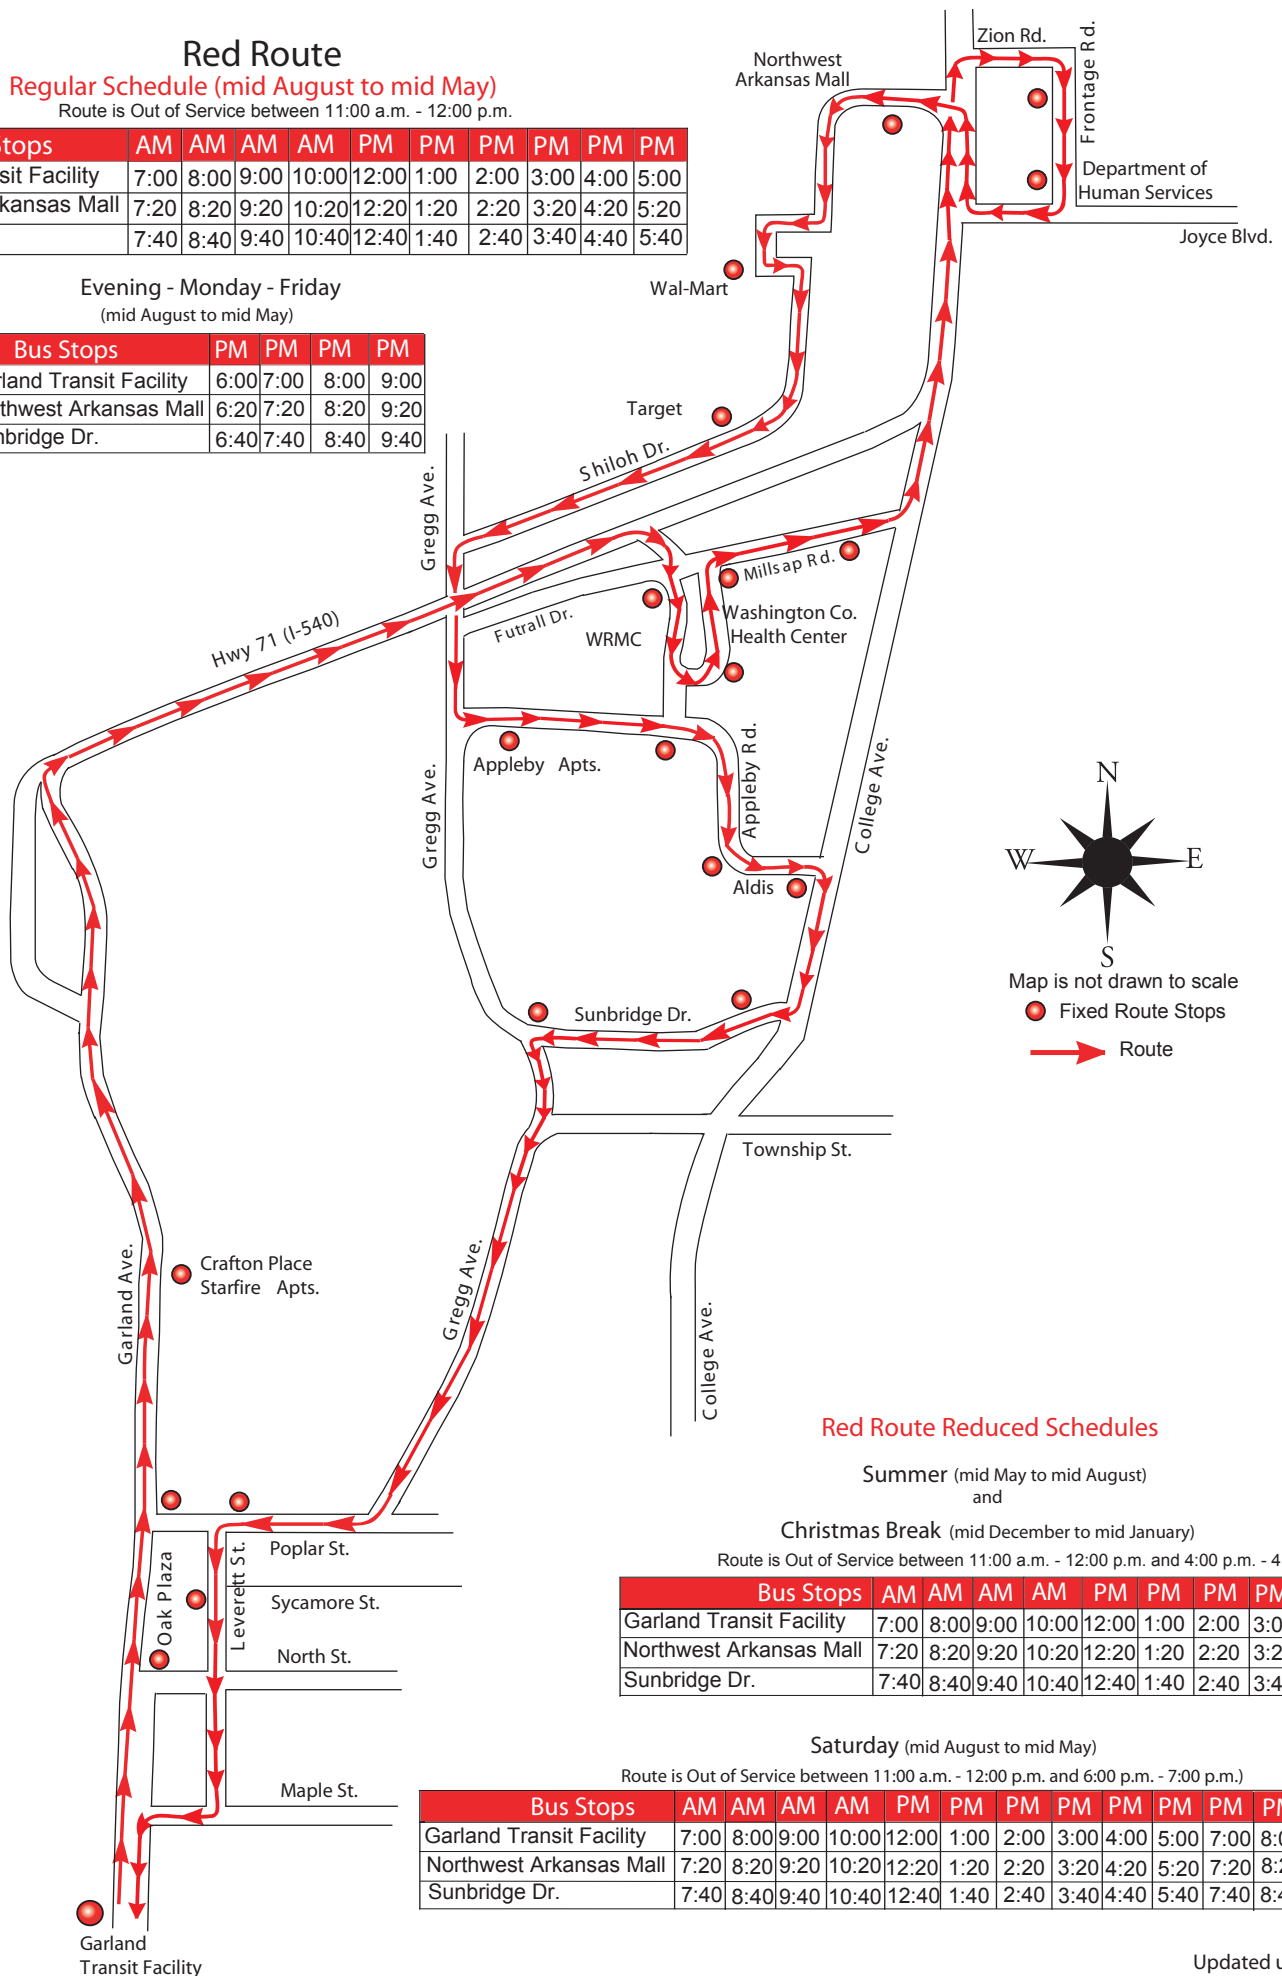

Red Route

Regular Schedule (mid August to mid May)

Route is Out of Service between 11:00 a.m. - 12:00 p.m.

Bus Stops	AM	AM	AM	AM	PM	PM	PM	PM	PM	PM
Garland Transit Facility	7:00	8:00	9:00	10:00	12:00	1:00	2:00	3:00	4:00	5:00
Northwest Arkansas Mall	7:20	8:20	9:20	10:20	12:20	1:20	2:20	3:20	4:20	5:20
Sunbridge	7:40	8:40	9:40	10:40	12:40	1:40	2:40	3:40	4:40	5:40

Evening - Monday - Friday (mid August to mid May)

Bus Stops	PM	PM	PM	PM
Garland Transit Facility	6:00	7:00	8:00	9:00
Northwest Arkansas Mall	6:20	7:20	8:20	9:20
Sunbridge Dr.	6:40	7:40	8:40	9:40

Map is not drawn to scale
● Fixed Route Stops
→ Route

Red Route Reduced Schedules

Summer (mid May to mid August) and

Christmas Break (mid December to mid January)

Route is Out of Service between 11:00 a.m. - 12:00 p.m. and 4:00 p.m. - 4:30 p.m.

Bus Stops	AM	AM	AM	AM	PM	PM	PM	PM	PM
Garland Transit Facility	7:00	8:00	9:00	10:00	12:00	1:00	2:00	3:00	4:30
Northwest Arkansas Mall	7:20	8:20	9:20	10:20	12:20	1:20	2:20	3:20	4:50
Sunbridge Dr.	7:40	8:40	9:40	10:40	12:40	1:40	2:40	3:40	5:10

Saturday (mid August to mid May)

Route is Out of Service between 11:00 a.m. - 12:00 p.m. and 6:00 p.m. - 7:00 p.m.

Bus Stops	AM	AM	AM	AM	PM	PM	PM	PM	PM	PM	PM	PM	
Garland Transit Facility	7:00	8:00	9:00	10:00	12:00	1:00	2:00	3:00	4:00	5:00	7:00	8:00	9:00
Northwest Arkansas Mall	7:20	8:20	9:20	10:20	12:20	1:20	2:20	3:20	4:20	5:20	7:20	8:20	9:20
Sunbridge Dr.	7:40	8:40	9:40	10:40	12:40	1:40	2:40	3:40	4:40	5:40	7:40	8:40	9:40