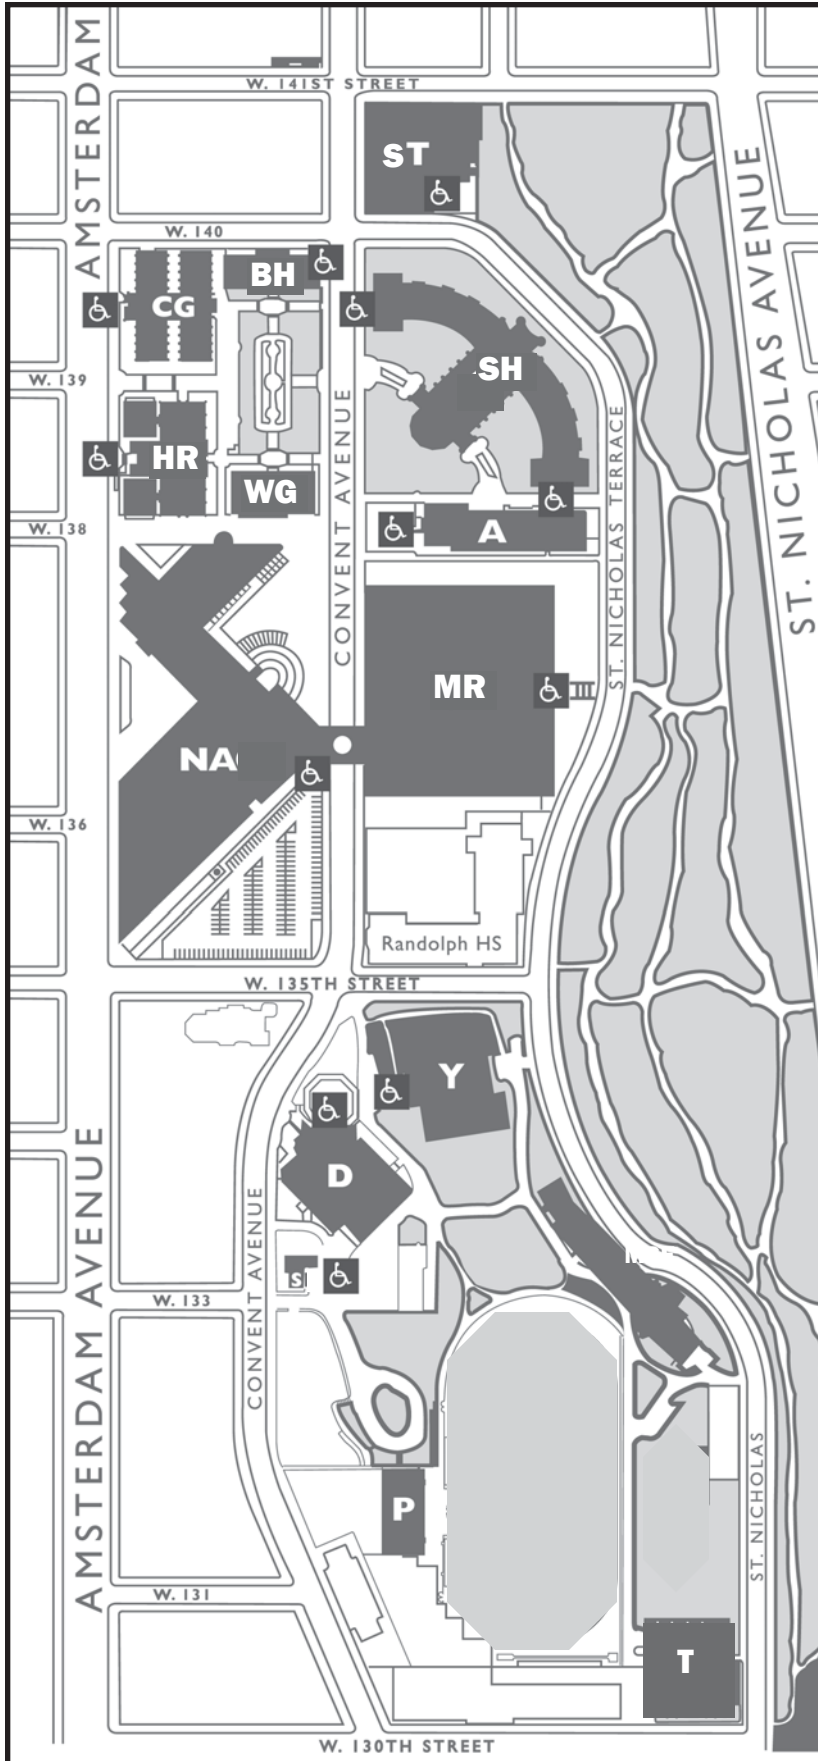

THE CITY COLLEGE OF NEW YORK

160 Convent Avenue, New York, NY 10031

CCNY NORTH CAMPUS

141st Street - 135th Street

- ST STEINMAN HALL
- BH BASKERVILLE HALL
- CG COMPTON-GOETHALS HALL
- SH SHEPARD HALL
- HR HARRIS HALL
- A ADMINISTRATION BUILDING
- MR MARSHAK HALL
- NA NORTH ACADEMIC CENTER
- WG WINGATE HALL

CCNY SOUTH CAMPUS

135th Street - 130th Street

- Y Y BUILDING
FUTURE HOME OF THE SCHOOL OF ARCHITECTURE
- D AARON DAVIS HALL
- S SCHIFF HOUSE
EARLY CHILDHOOD DEVELOPMENT CENTER
- P NEW YORK STRUCTURAL
BIOLOGY CENTER
- T THE TOWERS
RESIDENCE HALL