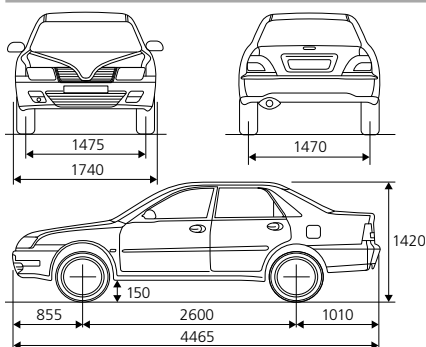

Powertrain

Engine	S4PH 1.6 Twin Overhead Cam 16 valve			
Transmission	5 M/T	4 A/T	5 M/T	4 A/T
Bore x stroke (mm)	76 x 87.3			
Total displacement (cc)	1597			
Maximum power (6000 rpm)	110 bhp (82 kW)			
Maximum torque (2750 rpm)	140 Nm (103 lb/ft)			
Fuel system	Multi-point fuel injection			
Power steering system	Hydraulic power steering			
Front suspension	McPherson strut with stabiliser bar			
Rear suspension	Multi-link with stabiliser bar			
Tyre size	195/55 R15			
Wheel size	Alloy 205/55 R16			
Front brakes	Ventilated disc			
Rear brakes	Solid disc			

Dimensions (mm)

Overall length	4465
Overall width	1740
Overall height	1420
Wheelbase	2600
Front overhang	855
Rear overhang	1010
Front track	1475
Rear track	1470
Ground clearance (unladen)	150

[§]This is the weight of the vehicle with no fuel and no occupants. The weight may be increased when special equipment is added to the vehicle whereby the load and maximum speed are reduced accordingly.
[†]Dependent on driving style, road and traffic conditions, environmental influences, the state of the vehicle and equipment, in practice fuel consumption figures can arise which may deviate from the figures shown.