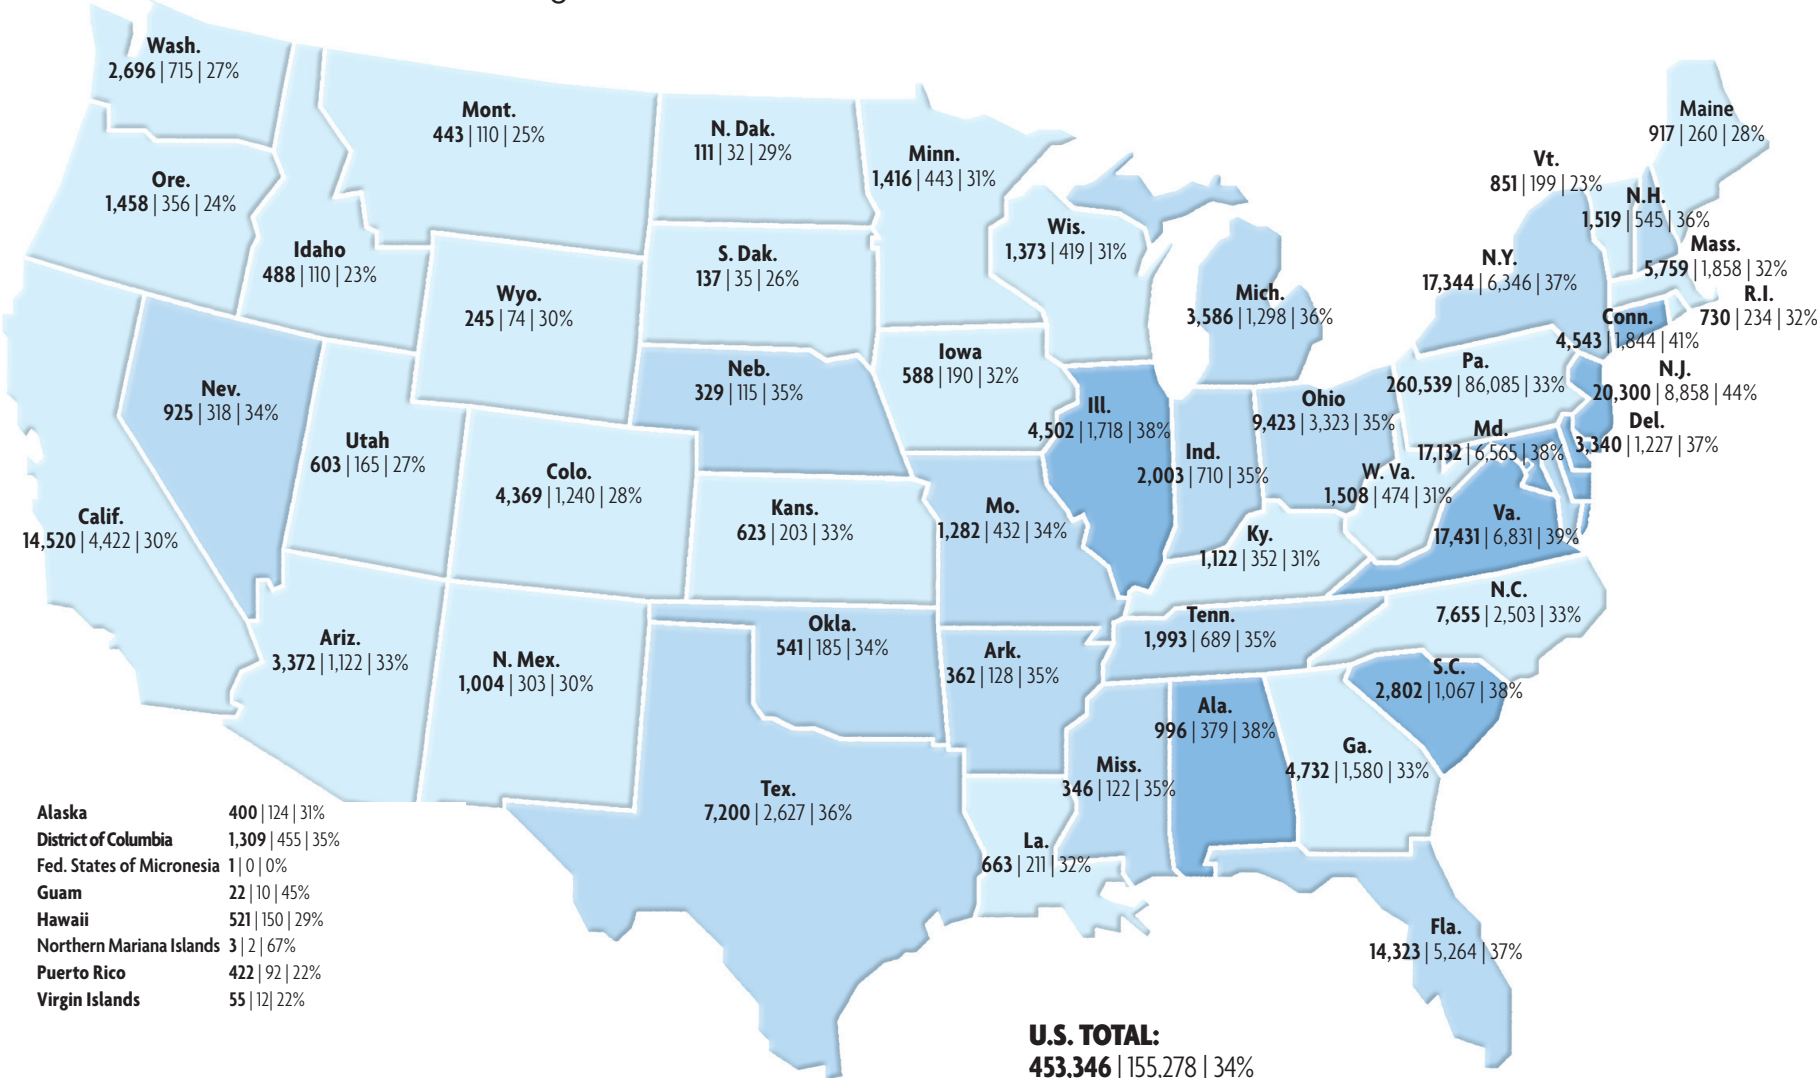

6,277 Alumni Living Outside the United States, including 1,320 members

■ Nations with fewer than 100 alumni
■ Nations with more than 100 alumni

INTERNATIONAL TOTAL:
6,277 | 1,320 | 21%

KEY:
Number of alumni | Number of members | Membership penetration rate

453,346 Alumni Living in the United States, including 155,278 members

- Light Blue: Penetration rate of 33% or lower
- Medium Blue: Penetration rate of 34–37%
- Dark Blue: Penetration rate of 38% or higher

U.S. TOTAL:
453,346 | 155,278 | 34%

KEY:
Number of alumni | Number of members | Membership penetration rate

260,536 Alumni Living in Pennsylvania, including 86,072 members

- Light blue: Penetration rate of 32% or lower
- Medium blue: Penetration rate of 33–39%
- Dark blue: Penetration rate of 40% or higher