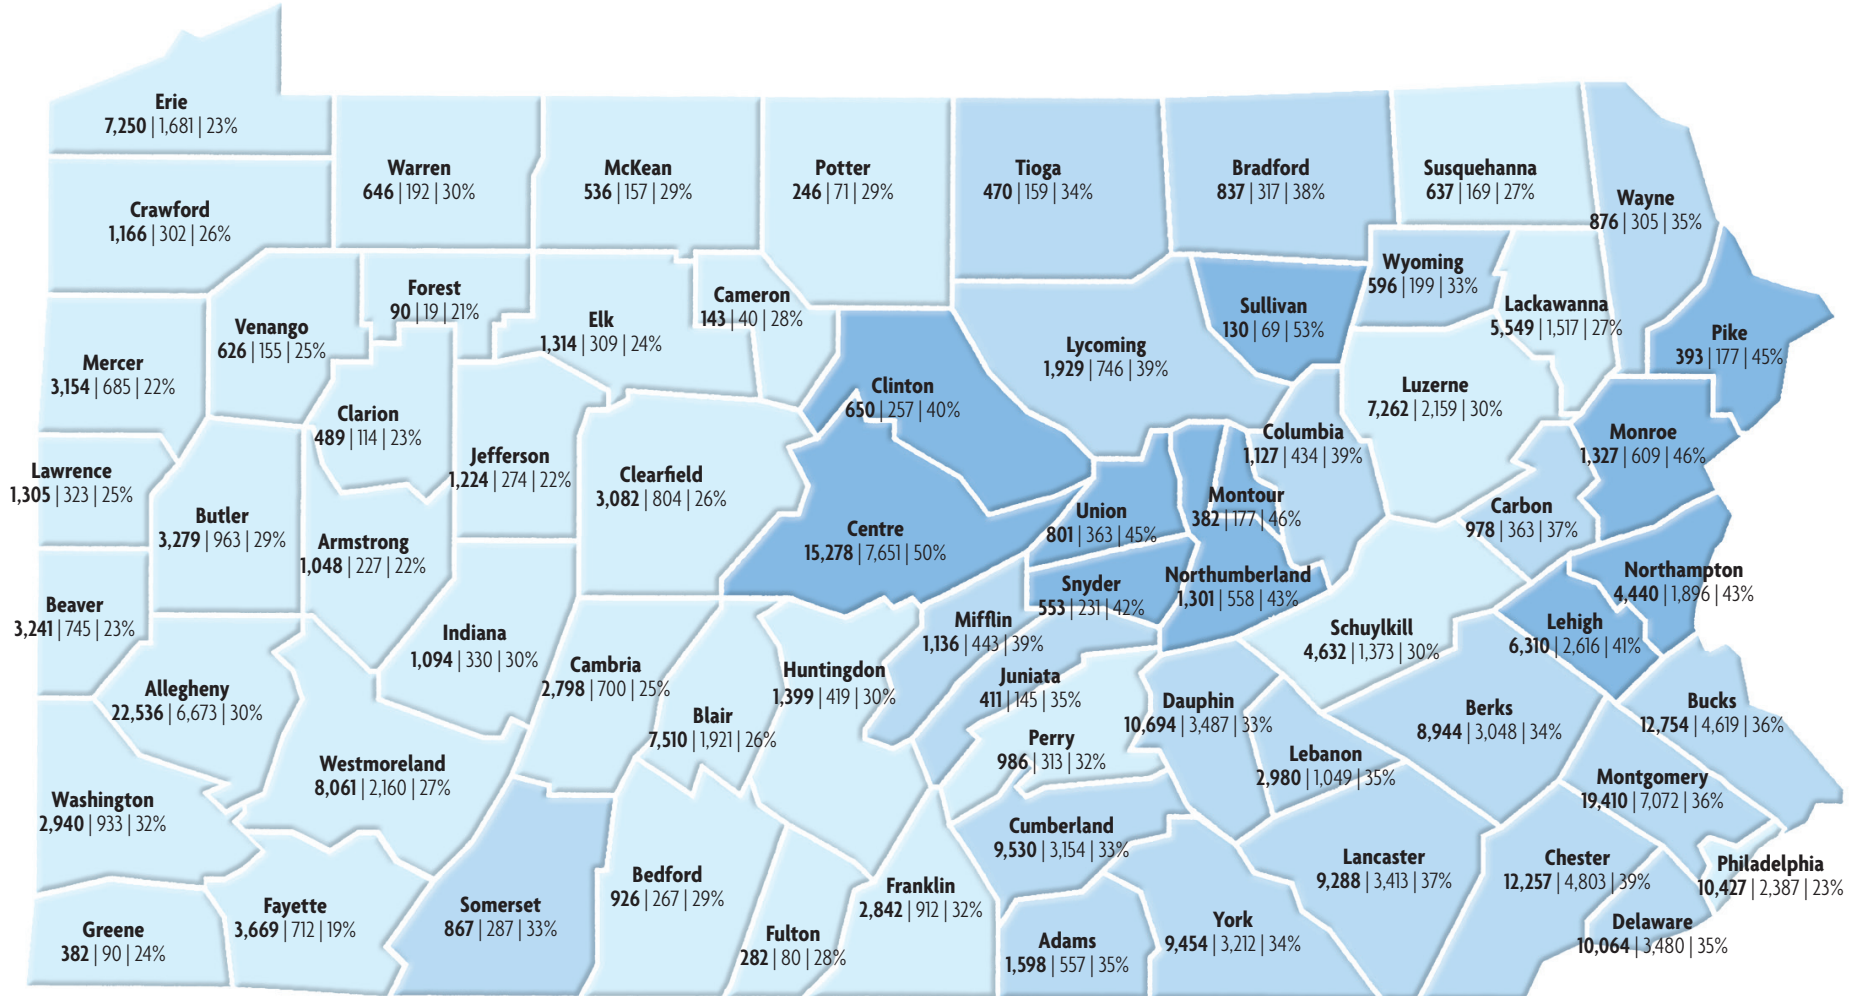

6,277 Alumni Living Outside the United States, including 1,320 members

■ Nations with fewer than 100 alumni
■ Nations with more than 100 alumni

INTERNATIONAL TOTAL:
6,277 | 1,320 | 21%

KEY:
Number of alumni | Number of members | Membership penetration rate

453,346 Alumni Living in the United States, including 155,278 members

- Light Blue: Penetration rate of 33% or lower
- Medium Blue: Penetration rate of 34–37%
- Dark Blue: Penetration rate of 38% or higher

U.S. TOTAL:
453,346 | 155,278 | 34%

KEY:
Number of alumni | Number of members | Membership penetration rate

260,536 Alumni Living in Pennsylvania, including 86,072 members

- Light blue: Penetration rate of 32% or lower
- Medium blue: Penetration rate of 33–39%
- Dark blue: Penetration rate of 40% or higher