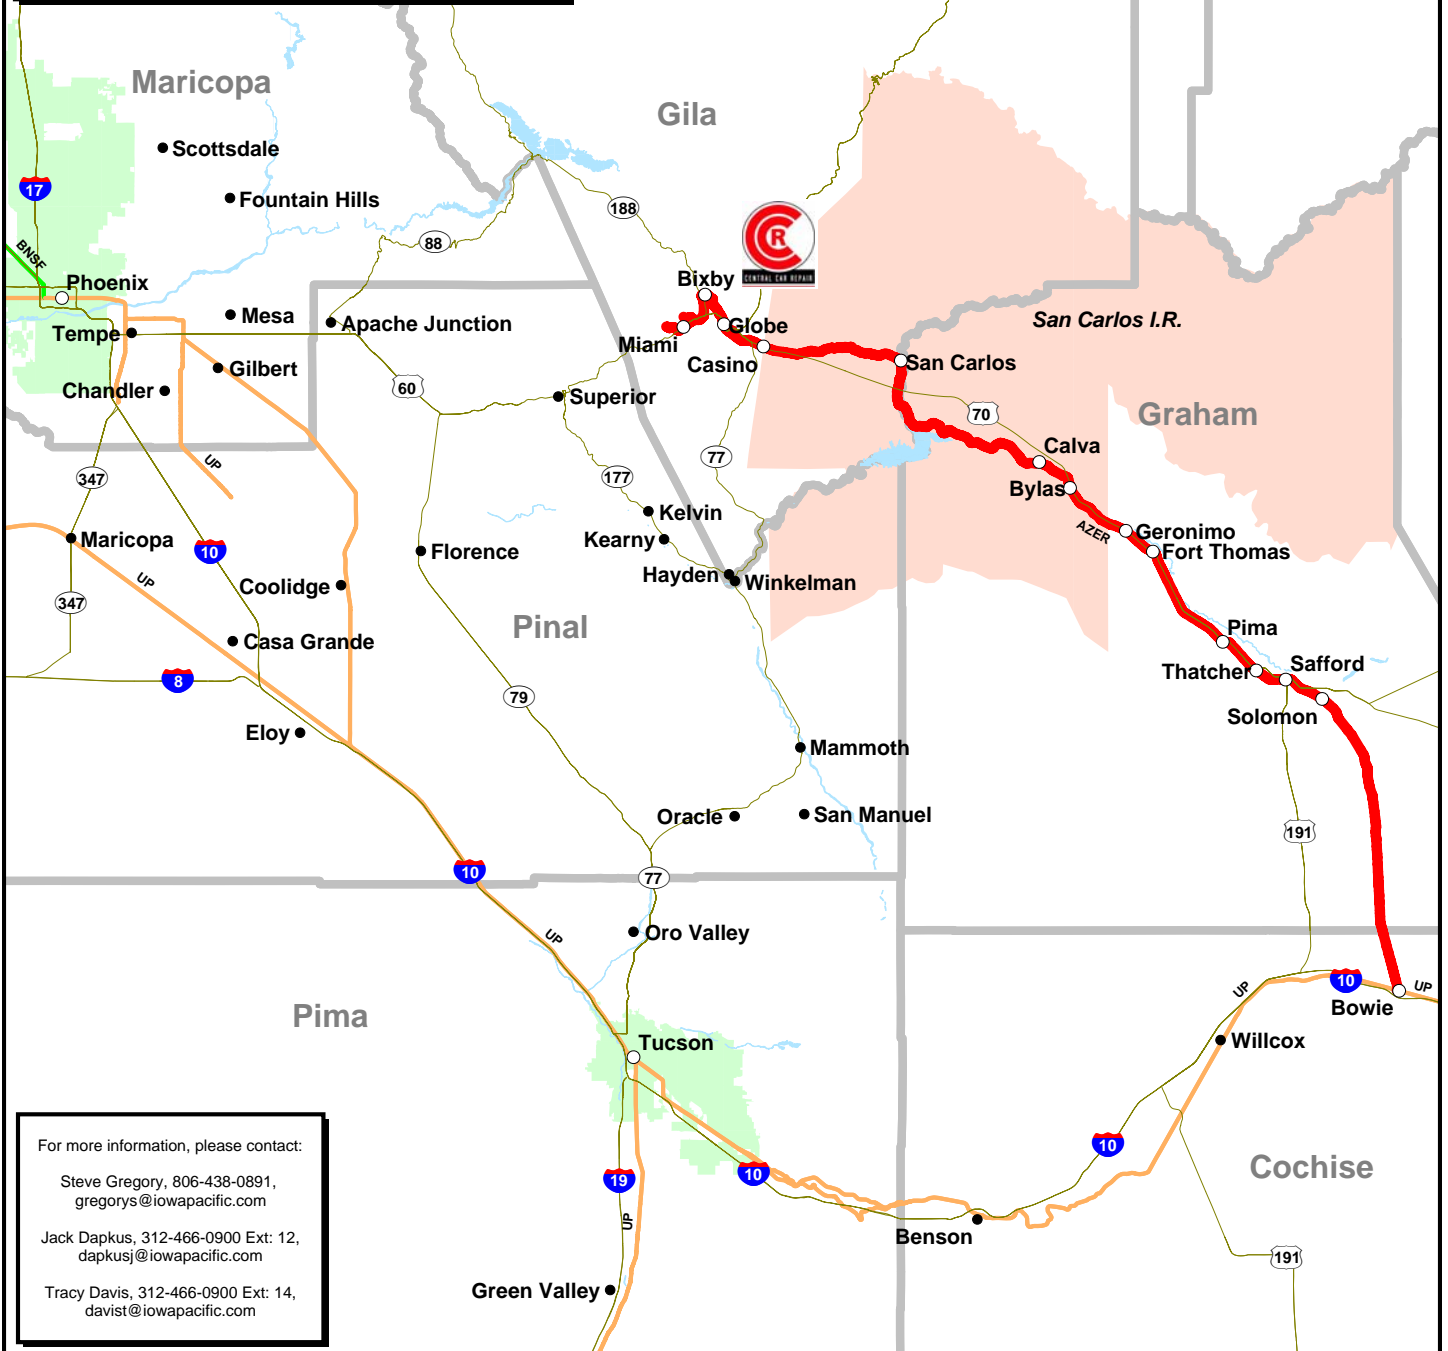

Arizona Eastern Railway

-  AZER Arizona Eastern Railway
-  UP Union Pacific
-  BNSF BNSF Railway

Central Car Repair Facilities

Connections: AZER with UP at Bowie, AZ

Copyright 2005 DeskMap Systems Inc. 8601 Ranch Road 2222, Building 1, Suite 200
Austin, Texas 78730 (512) 346-9330 <http://www.deskmap.com>