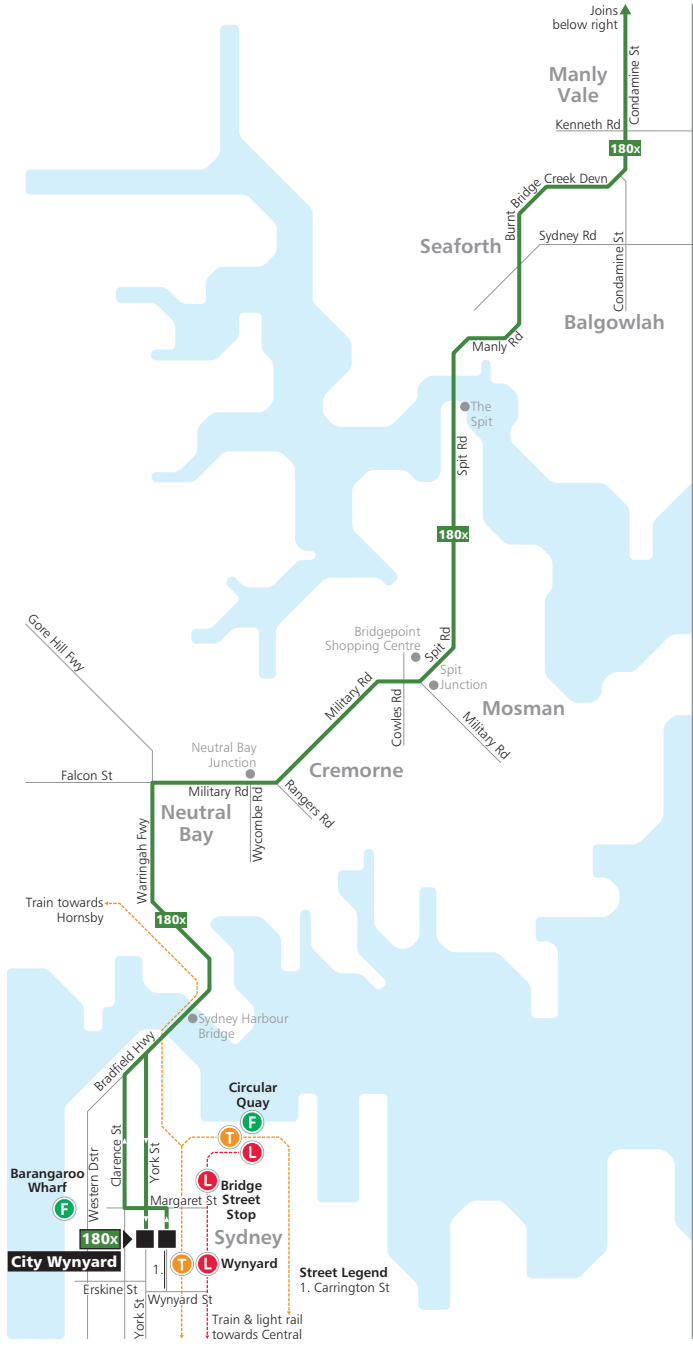

Routes 178, 179, 180, 180x

- Legend**
- Bus route
 - 178 Bus route number
 - Bus route start/finish
 - T Train line/station
 - F Ferry wharf
 - L Light rail line/stop

Route 180x to City Wynyard

Picks up and sets down passengers at all stops to Dee Why B-Line, then Warringah Mall, Kenneth Road Manly Vale, Spit Junction, Neutral Bay Junction, and Wynyard.