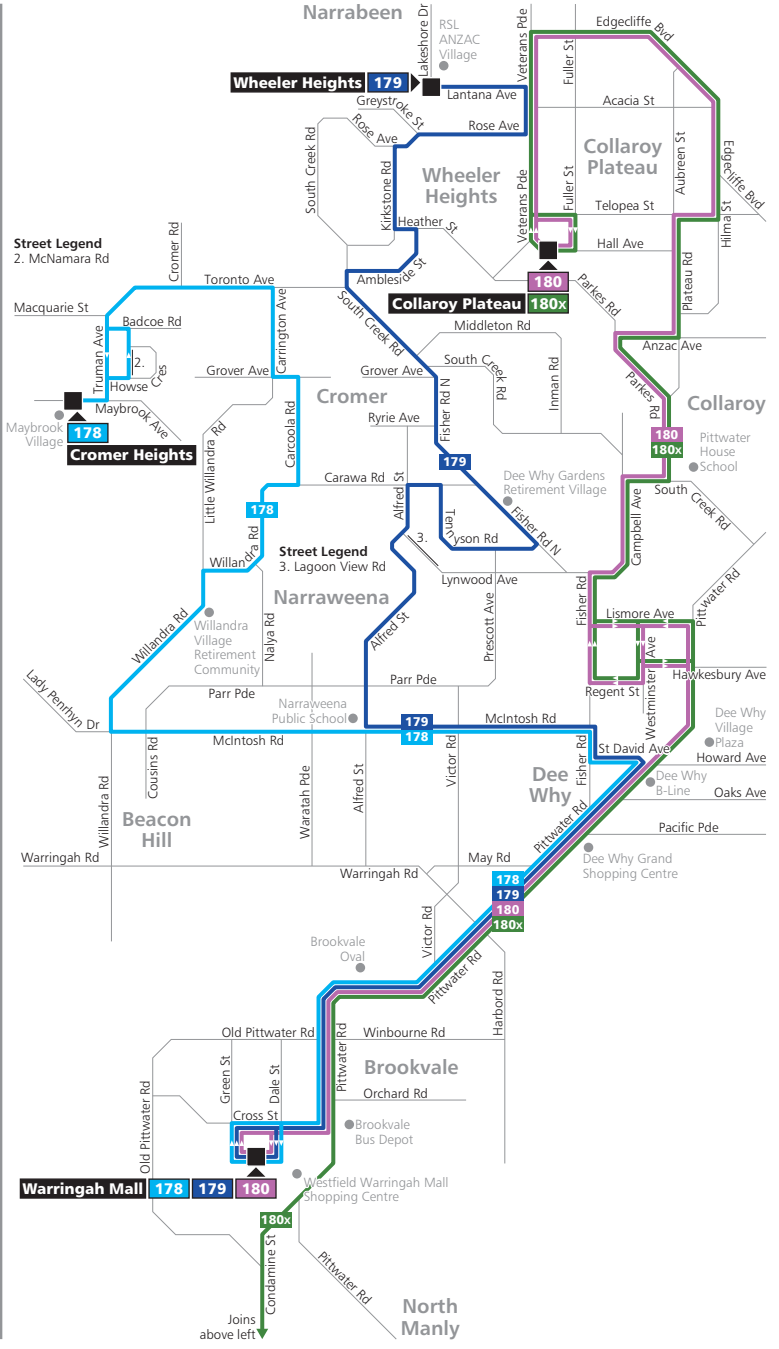

Routes 178, 179, 180, 180x

1. **Legend**
2. Bus route
   - 178 Bus route number
   - Bus route start/finish
   - T Train line/station
   - F Ferry wharf
   - L Light rail line/stop

Route 180x to City Wynyard

Picks up and sets down passengers at all stops to Dee Why B-Line, then Warringah Mall, Kenneth Road Manly Vale, Spit Junction, Neutral Bay Junction, and Wynyard.

Route 180x to Collaroy Plateau

Picks up passengers only at Wynyard, then picks up and sets down passengers at Neutral Bay Junction, Spit Junction, Kenneth Road Manly Vale, Warringah Mall, Dee Why B-Line, then all stops.