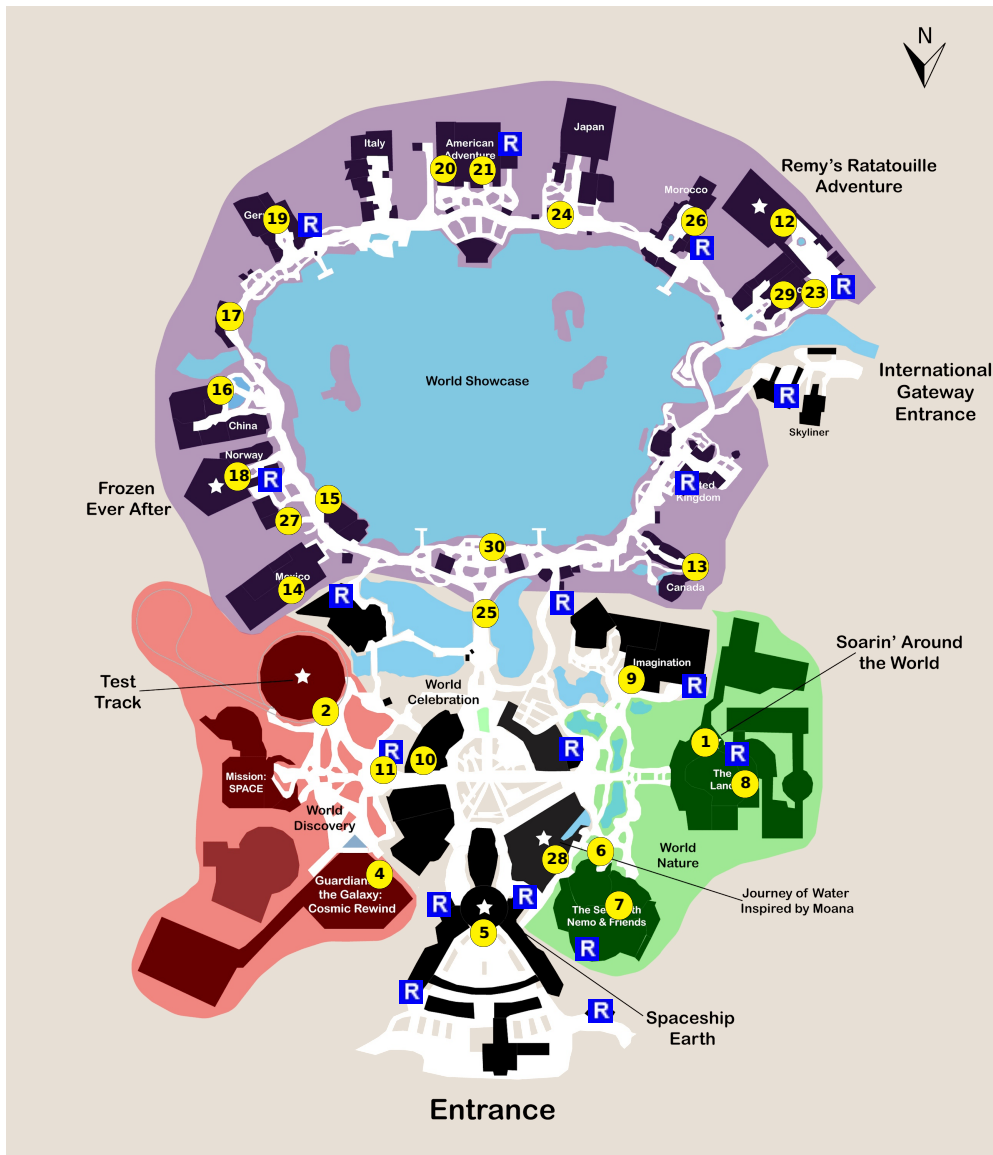

and lots more, subscribe at <https://touringplans.com/join>.

**PARK**  
EPCOT Starts at Main Entrance

**A Premium Touring Plan from TouringPlans.com**  
*Viewed on January 9, 2025*

### PLAN SUMMARY

Experience all attractions in Epcot in a single day. Obtain times for all shows so that you can fit them into your tour. This touring plan includes all current core attractions. To be included in the Ultimate Touring Plan Hall of Fame, send your name(s), tour date, and a cell phone number to [ultimate@touringplans.com](mailto:ultimate@touringplans.com) prior to your tour.

### PLAN SUMMARY

As time allows, you may fit bonus attractions into your tour. See the full Epcot Attractions List.

<b>12) Remy's Ratatouille Adventure</b>
<b>13) Canada Far and Wide in Circle-Vision 360</b>
<b>14) Gran Fiesta Tour Starring The Three Caballeros</b>
<b>15) Mariachi Cobre</b> Showtimes:
<b>16) Reflections of China</b>
<b>17) Outpost</b>
<b>18) Frozen Ever After</b>
<b>19) Germany Pavilion</b>
<b>20) Voices of Liberty</b> Showtimes: 11:15am, 12:00pm, 12:45pm, 1:30pm, 2:15pm, 3:00pm, 3:45pm
<b>21) The American Adventure</b> Showtimes: 11:45am, 12:30pm, 1:15pm, 2:00pm, 2:45pm, 3:30pm, 4:30pm, 5:30pm, 6:30pm, 7:30pm
<b>22) Friendship Boats</b>
<b>23) Beauty and the Beast Sing-Along</b>
<b>24) Maturiza</b> Showtimes: 11:00am, 12:00pm, 1:00pm, 2:00pm, 3:00pm, 4:00pm, 4:45pm
<b>25) DuckTales World Showcase Adventure</b>
<b>26) Morocco Pavilion</b>
<b>27) Meet Anna and Elsa at Royal Sommerhus</b>
<b>28) Journey of Water, Inspired by Moana</b>
<b>29) Impressions de France</b> Notes: Shows normally only first thing in the morning or at night. Beauty and the Beast Sing-a-long plays in this location during the day.
<b>30) Luminous The Symphony of Us</b> Showtime: 9:00pm