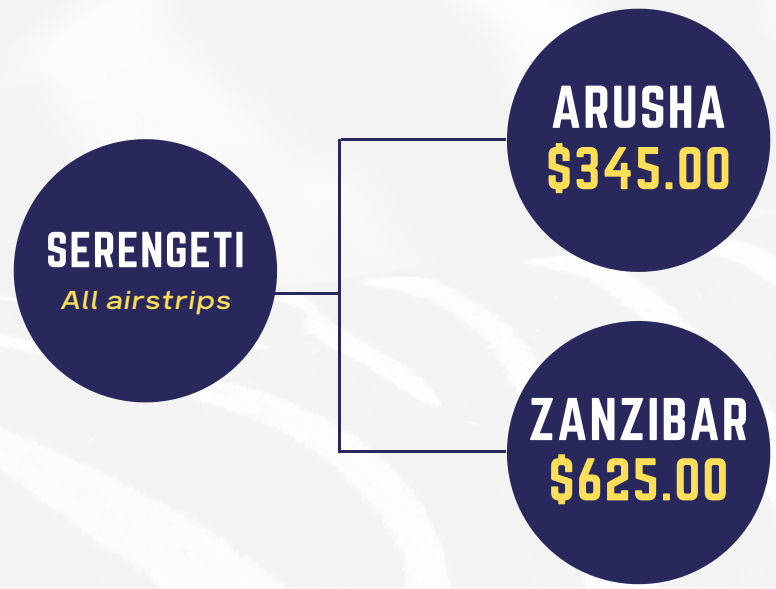

2023 - 2024 RATES

Enjoy the world of #FlyingSafaris

Ver 1.2
20-Apr-22
Rack Rates

Address:

Plot 154, Block "B"
Malaika Road, Ilemela

P. O. Box 336, Mwanza, Tanzania E-mail: reservations@auricair.com
Call Centre Number : 255 (746) 986123 Website: www.auricair.com