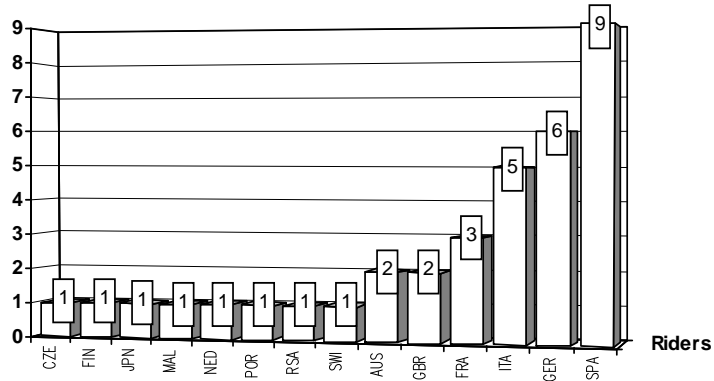

Motorcycle

W=Wildcard R()=Replacement __=Replaced i=Trophy Michel Metraux Cup r=Rookie of the year

These data/results cannot be reproduced, stored and/or transmitted in whole or in part by any manner of electronic, mechanical, photocopying, recording, broadcasting or otherwise now known or herein after developed without the previous express consent by the copyright owner, except for reproduction in daily press and regular printed publications on sale to the public within 60 days of the event related to those data/results and always provided that copyright symbol appears together as follows below.
© DORNA, 2012