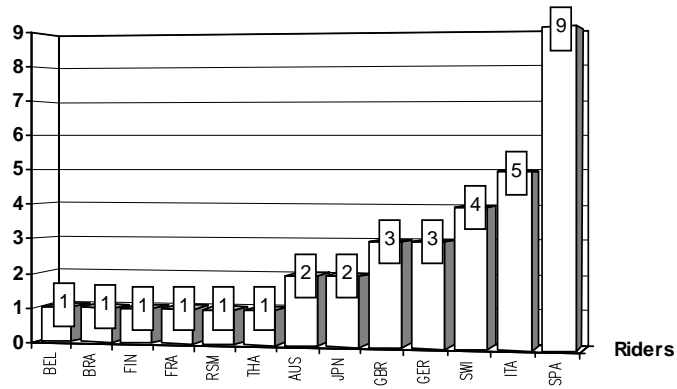

W=Wildcard R( )=Replacement __=Replaced i=Trophy Michel Metraux Cup r=Rookie of the year

These data/results cannot be reproduced, stored and/or transmitted in whole or in part by any manner of electronic, mechanical, photocopying, recording, broadcasting or otherwise now known or herein after developed without the previous express consent by the copyright owner, except for reproduction in daily press and regular printed publications on sale to the public within 60 days of the event related to those data/results and always provided that copyright symbol appears together as follows below.
© DORNA, 2012