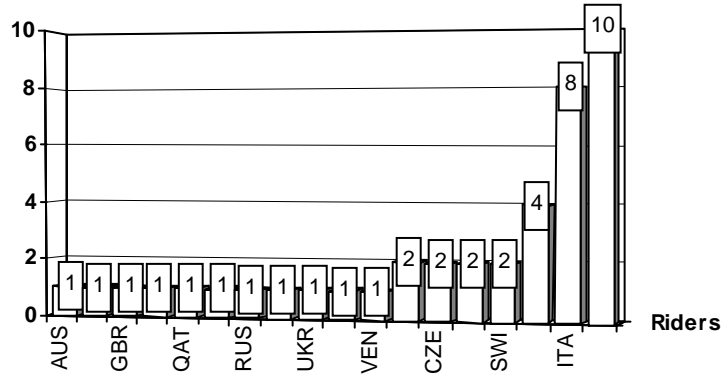

W=Wildcard R( )=Replacement __=Replaced i=Trophy Michel Metraux Cup r=Rookie of the year

These data/results cannot be reproduced, stored and/or transmitted in whole or in part by any manner of electronic, mechanical, photocopying, recording, broadcasting or otherwise now known or herein after developed without the previous express consent by the copyright owner, except for reproduction in daily press and regular printed publications on sale to the public within 60 days of the event related to those data/results and always provided that copyright symbol appears together as follows below.
© DORNA, 2010